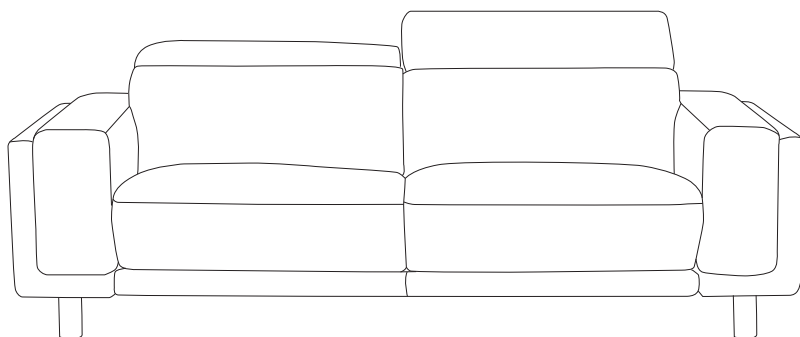

Henry

Sofa range

THE STORY

Designed for ultimate relaxation, the Henry recliner sofa is upholstered in beautiful soft leather. Sink into wide seats and enjoy dual functionality at the touch of a button. The arms are so pillow-soft, you'll want to take a nap.

MATERIALS

Cushion fill - foam fixed cushions.
Suspension - webbing and springs.
Frame - timber.

FABRIC & COLOURS

Available in Avis fabric; charcoal grey, frost grey, grey white, pine green. 76% polyester, 4% linen, 15% cotton, 7% acrylic. Lucia leather; pale grey, frost, elephant, ocean blue, black, grey, silver grey. Hollywood leather; black, slate grey, espresso, ocean blue, elephant, grey, feather grey, frost, gingerbread. Randolph leather; tan, black. Napoli leather; storm, black, donkey, mocha, grey. Benz leather; brandy, merlot, saddle.

freedom