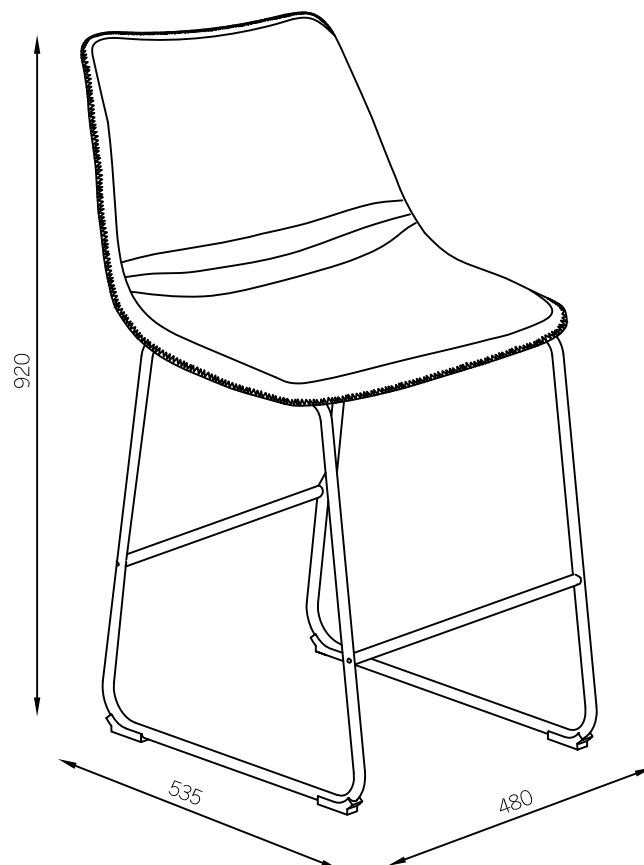

SADDLE Counter Stool 63cm

23879058/23879065/24451802/24451819

Thank you for purchasing the SADDLE Counter Stool 63cm. Before you begin to assemble your new piece of furniture, please check to ensure that all hardware and parts have been supplied. The following page lists all contents included in the carton(s).

045 Rev 4

SADDLE Counter Stool 63cm

23879058/23879065/24451802/24451819

Hardware (Supplied)

A x 2  M8x14 mm	B x 4  M6x22 mm	C x 4  Ø6/Ø18 mm	D x 4  M6x30 mm
E x 1  5 mm			

Parts

			✓
1	1	455 x 465 x 365	
2	1	620 x 480 x 210	
3	1	620 x 480 x 210	
4	2	430 x Ø16	