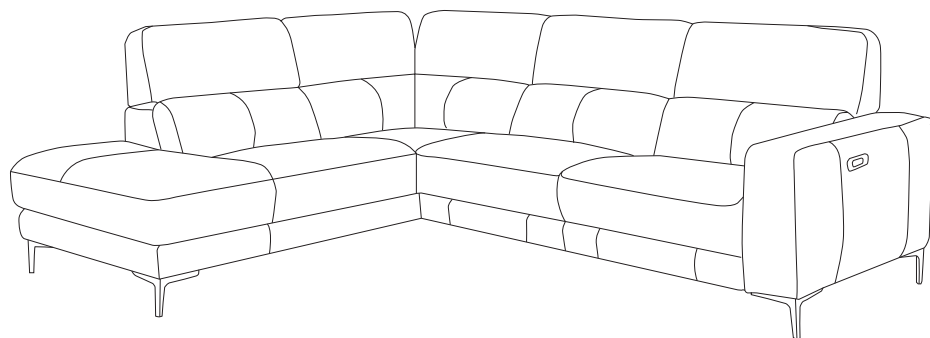

Connery

Sofa range

THE STORY

The Connery recliner sofa is sleek, featuring luxuriously smooth leather and plenty of room to put your feet up (at the touch of a button). A high back provides maximum support while sink-in surround cushioning will have you drifting off during movie marathons with the family. An electric incliner back and footrest allows you to adjust the comfort to suit you.

MATERIALS

Cushion fill - foam and fibre.
Suspension - webbing and springs.

FABRIC & COLOURS

Available in Avis fabric; charcoal grey, frost grey, grey white, pine green. 76% polyester, 4% linen, 15% cotton, 7% acrylic. Lucia leather; pale grey, frost, elephant, ocean blue, black, grey, silver grey. Hollywood leather; black, slate grey, espresso, ocean blue, elephant, grey, feather grey, frost, gingerbread. Randolph leather; tan, black. Napoli leather; storm, black, donkey, mocha, grey, ash. Benz leather; brandy, merlot, saddle.

w 74 d 99 h 93

w 75 d 99 h 93

w 99 d 99 h 93

w 107 d 99 h 93

w 99 d 99 h 93

w 99 d 219 h 93

w 120 d 99 h 93

w 173 d 99 h 93

w 214 d 99 h 93