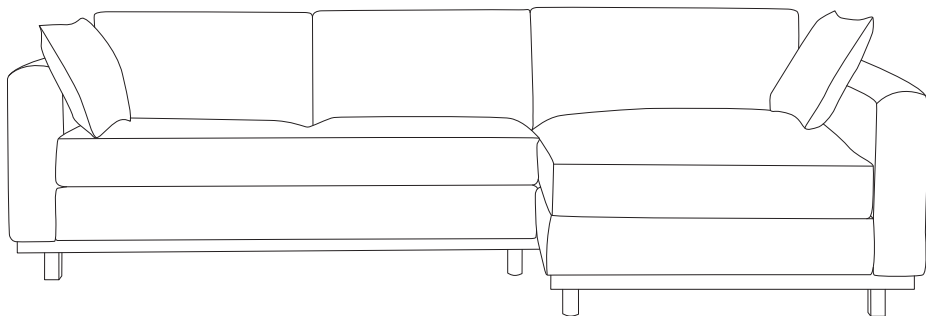

Daphne

Sofa range

THE STORY

With its generous proportions and plush, deep-seated design, the Daphne modular sofa has room for friends, family (and fur-babies). Plus, with its elevated timber plinth and your choice of two-tone textured fabric or natural leather, it looks as good as it feels.

Seat Depth : 60cm

Seat Height : 53cm

MATERIALS

Suspension is springs and webbing

- Timber plinth base for sturdy support and sturdy timber frame.
- Plush cushions filled with a blend of feather, fibre and high-density foam.

FABRIC & COLOURS

Available in

Santa Fabric (78% Polyester 22% Acrylic) - Biscuit, Cloud, Graphite, Taupe, Sand.

Full Grain Leather - Brandy, Merlo, Saddle.

Napoli Corrected Grain Leather - Ash, Coal, Donkey, Grey, Mocha, Storm.

w 120 d 98 h 84

w 205 d 98 h 84