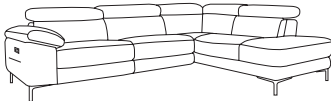

3 seat mod LAF + RAF terminal
w 283 d 217 h 74
(Available in 1 electric or battery motion)