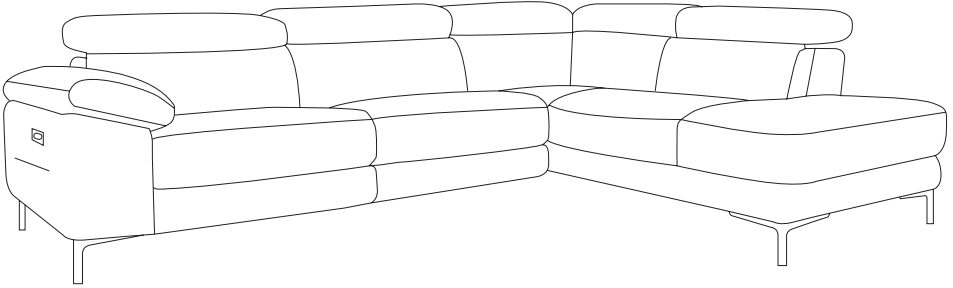

Cora

Sofa range

THE STORY

A modular sofa that is designed for comfort from every angle, Cora will have the entire family picking out their favourite spot. Pillow top arms, five adjustable headrests and an electric recliner provide comfort and support from top to toe. Chrome stiletto legs also give the sofa a contemporary feel making it easy to style in any space. Its high quality fabric is durable for busy households and ranges from soft weave, chunkier and linen look finishes.

MATERIALS

Frame: Timber with metal legs
Suspension: Spring seat suspension.
Webbing back suspension.
Cushion fill: High resilient foam and fibre

FABRIC & COLOURS:

Austria (90% polyester, 10% linen) charcoal grey, grey
Piero (100% polyester) agean, ocean, slate
Talent (91% polyester, 9% acrylic) cloud, denim, ecru, granite, navy
Torello (100% leather) bisque, charcoal, cream, tan, taupe, dove