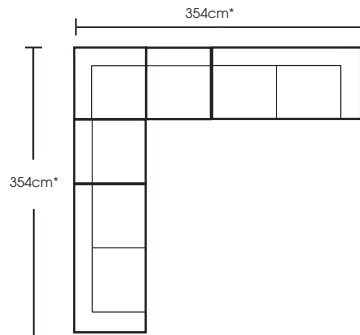

2.5 seat modular LAF, 1.25 seat armless, corner, 1.25 seat armless & 2.5 seat modular