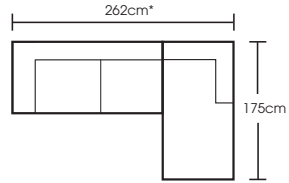

2.5 seat modular LAF & chaise RAF