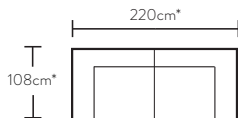

1.5 seat modular LAF & 1.5 seat modular RAF

* All configurations are fully upholstered and have clips at the bottom