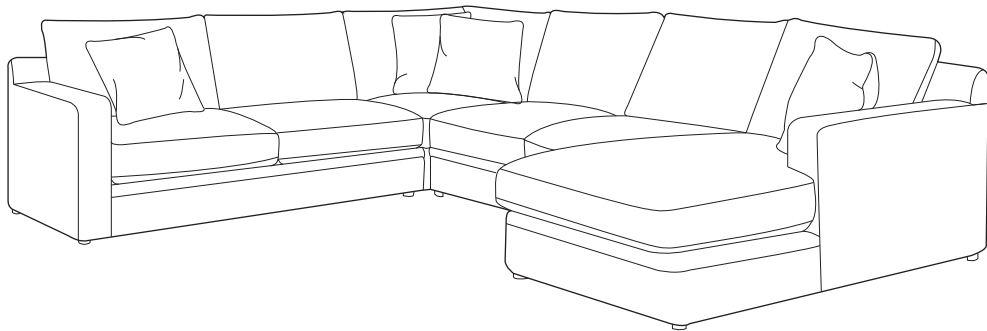

Addison

Sofa range

THE STORY

Perfectly at home in the family room, our generously proportioned Addison modular fabric sofa features invitingly deep seats and sumptuous, sink-in cushioning to accommodate the big kids and small kids alike, in optimum comfort. Plus, each sofa piece comes fully upholstered and can be stand alone as well.

MATERIALS

Solid timber frame with timber composites.
Foam core seat with feather and fibre blend wrap.
Loose feather and fibre back.
Steel spring suspension for consistent comfort and long term support.

FABRIC & COLOURS:

Helio Fabric, (100% Polyester) - oyster, sand, pewter, smoke, citron, mocha.

Talent Fabric, (91% Polyester 9% Acrylic) - cloud, denim, ecru, granite, navy.

* All configurations are fully upholstered and have clips at the bottom