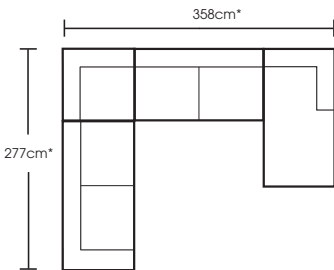

2.5 seat modular LAF, corner modular, 2.5 seat sofa (armless) & Chaise RAF