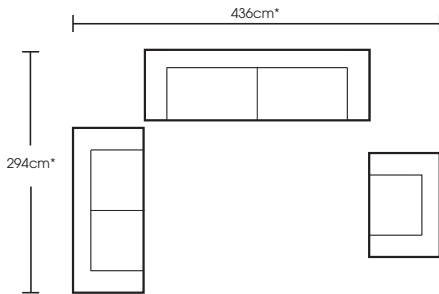

Configurations

2.5 seat sofa, 3 seat sofa & armchair