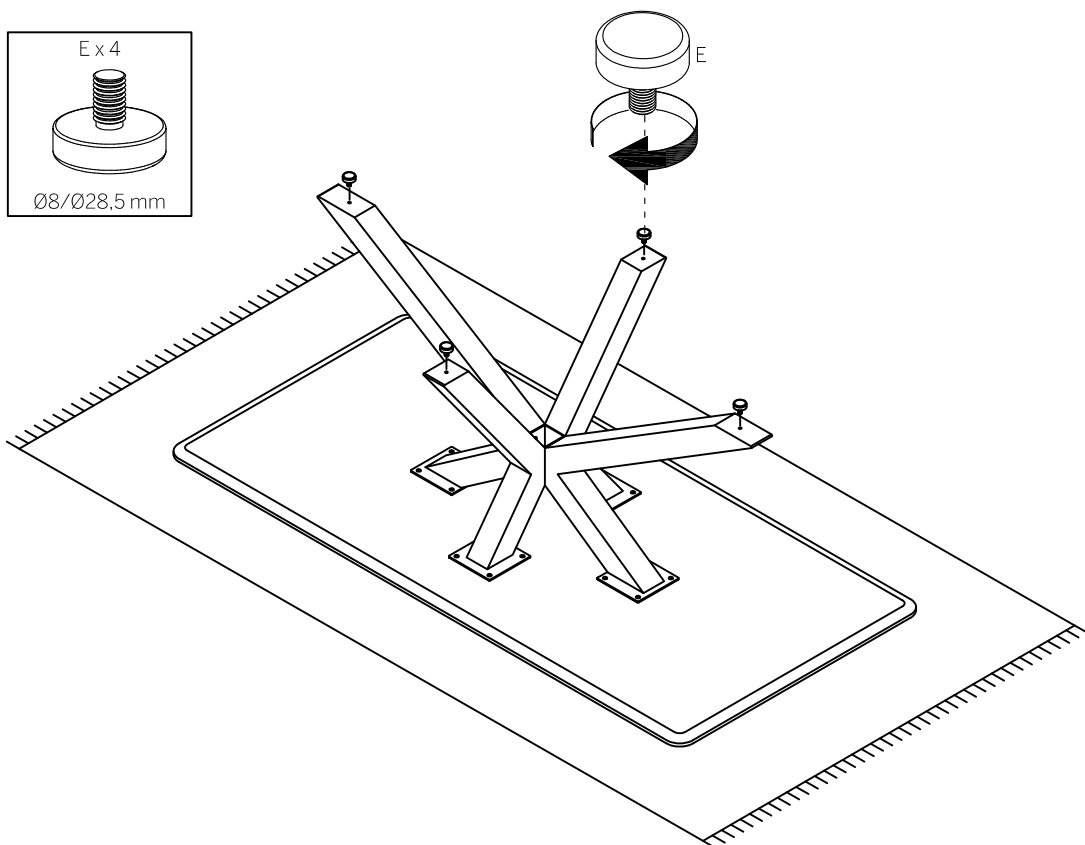

30
min

This assembly requires
two persons

Tools Required (Not Supplied)

DO NOT USE A
POWERDRILL
TO COMPLETE ASSEMBLY

JAXON Dining Table

24495547/24429412

Parts

			✓
1	1	2000x950x29,5	
2	1	708x865x160	
3	2	708x805x160	

JAXON Dining Table

24495547/24429412

Step 1

Step 2

JAXON Dining Table

24495547/24429412

Step 3

Step 4

JAXON Dining Table

24495547/24429412

Step 5

Step 6