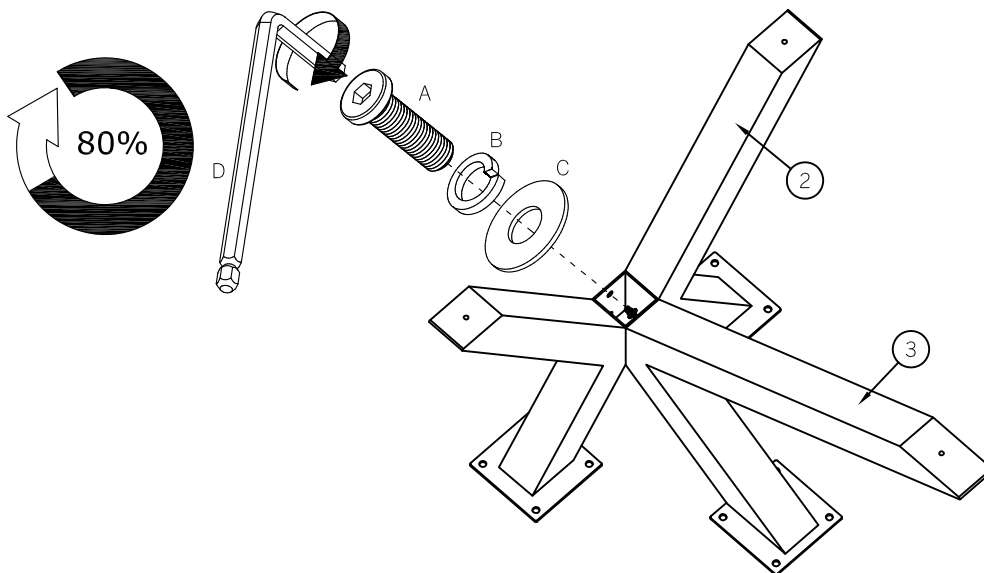

JAXON Dining Table

24495547/24429412

Step 1