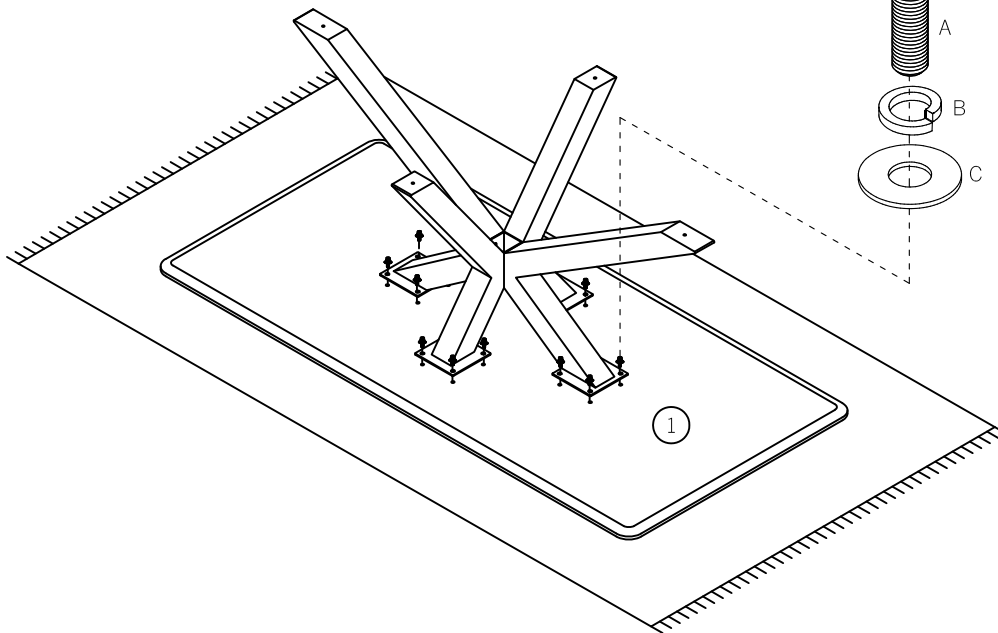

30
min

This assembly requires
two persons

Tools Required (Not Supplied)

DO NOT USE A
POWERDRILL
TO COMPLETE ASSEMBLY

JAXON Dining Table

24495547/24429412

Parts

			✓
1	1	2000x950x29,5	
2	1	708x865x160	
3	2	708x805x160	

JAXON Dining Table

24495547/24429412

Step 1

Step 2

JAXON Dining Table

24495547/24429412

Step 3

Step 4