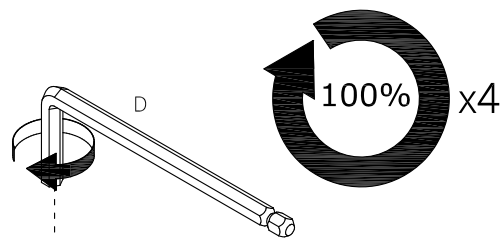

30
min

This assembly requires
two persons

Tools Required (Not Supplied)

DO NOT USE A
POWERDRILL
TO COMPLETE ASSEMBLY

JAXON Dining Table

24495547/24429412

Parts

			✓
1	1	2000x950x29,5	
2	1	708x865x160	
3	2	708x805x160	

JAXON Dining Table

24495547/24429412

Step 1

Step 2

JAXON Dining Table

24495547/24429412

Step 3

Step 4