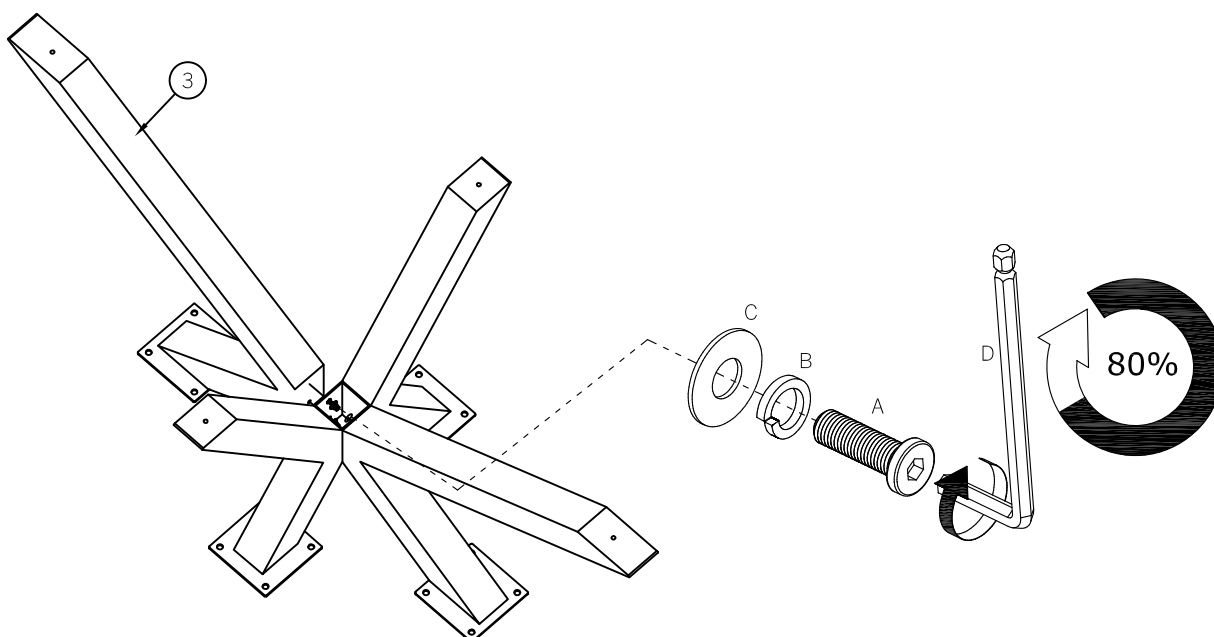

JAXON Dining Table

24495547/24429412

Step 1

Step 2