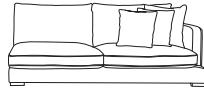

3 seat RAF modular
w 213 d 114 h 88