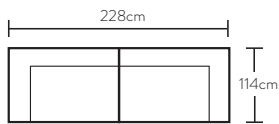

1.5 seat mod RAF & 1.5 seat mod LAF