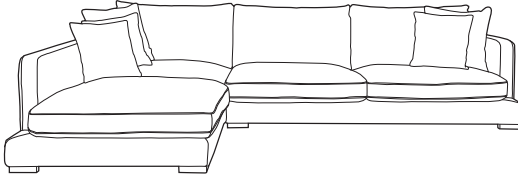

LONG ISLAND

Sofa range

THE STORY

The ultimate lounging sofa, Long Island is stylish and spacious. This two-piece, oversized terminal sits low for a contemporary feel. Its wide and ultra soft cushions will make sitting on it feel like sinking into a cloud. Filled with feather and fibre for complete support and upholstered in durable yet soft fabric for absolute comfort.

images show the number of scatter cushions included with each piece in fabric upholstery. Any leather upholstery does not include scatter cushions

MATERIALS

Kiln dried solid timber frame with structural composites. Solid timber feet. Foam core seat with feather and fibre blend topper. Feather and fibre blend back cushions. Webbing and springs suspension.

FABRICS & COLOURS

Allure (100% polyester) light grey. Alpha (67% viscose, 18% polyester, 9% linen, 6% other) graphite, natural. Amaro (82% polyester 18% acrylic) oatmeal, thunder. Block (100% polyester) dark grey, light grey. Charlotte (67% polyester 10% linen 23% acrylic) light grey, navy, paprika. Marlo (82% polyester 18% acrylic) coal, steel grey. Bendigo (100% leather) ash, green, ginger, taffy, tan. Vintage (100% leather) caramel, slate. Maxwell (100% leather) charcoal, pecan, taupe, light grey, grey.

Updated: April 2022

FREEDOM