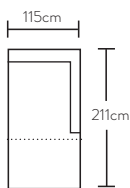

RAF Chaise (Fabric)