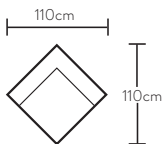

Configurations

3 seat mod LAF & terminal RAF

1.5 seat mod RAF & 1.5 seat mod LAF

3 seat mod LAF & Chaise RAF

3 seat sofa

2 seat sofa

Armchair (Leather)

3 seat mod LAF

Corner

1.5 seat armless

RAF Chaise (Fabric)

RAF Chaise (Leather)