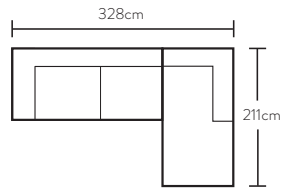

3 seat mod LAF & Chaise RAF