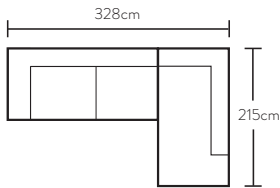

Configurations

3 seat mod LAF & terminal RAF