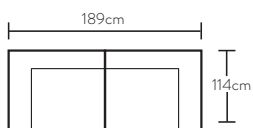

Configurations

3 seat mod LAF & terminal RAF

1.5 seat mod RAF & 1.5 seat mod LAF

3 seat mod LAF & Chaise RAF

3 seat sofa

2 seat sofa

Armchair (Leather)

3 seat mod LAF

Corner

1.5 seat armless

RAF Chaise (Fabric)

RAF Chaise (Leather)