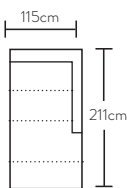

RAF Chaise (Leather)