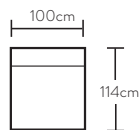

1.5 seat armless