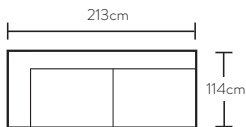

3 seat mod LAF