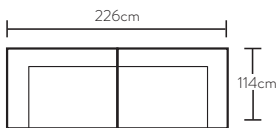

Configurations

3 seat mod LAF & terminal RAF

1.5 seat mod RAF & 1.5 seat mod LAF

3 seat mod LAF & Chaise RAF

3 seat sofa

2 seat sofa

Armchair (Leather)

3 seat mod LAF

Corner

1.5 seat armless

RAF Chaise (Fabric)

RAF Chaise (Leather)