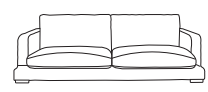

3 seat sofa
w 226 d 114 h 88