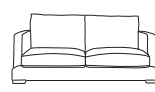

2 seat sofa
w 189 d 114 h 88