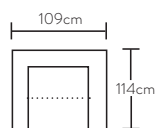

Armchair (Leather)