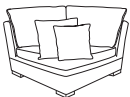

Corner
w 110 d 110 h 88