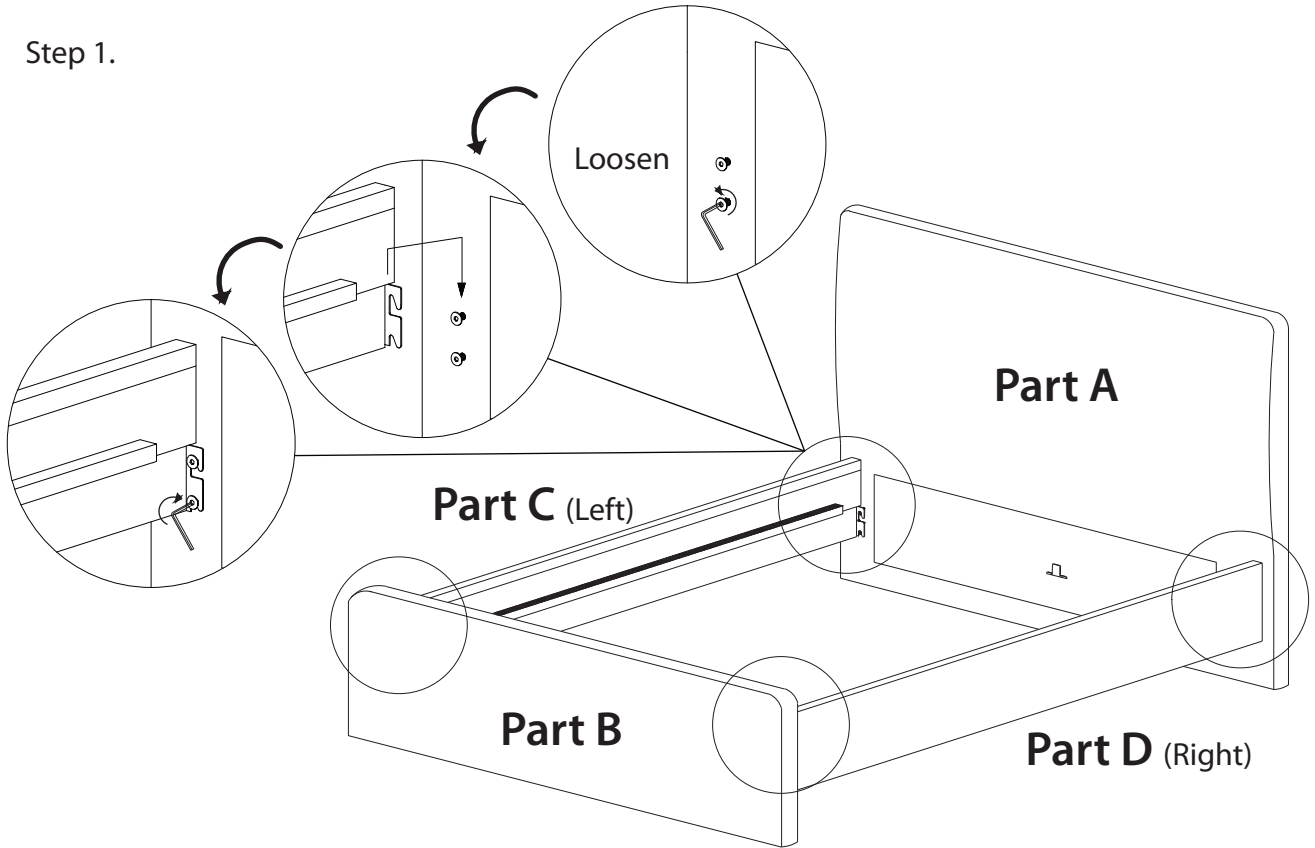

AVA BED

queen / king / nz king

24522328 / 24522267 / 24522199 / 24522168 / 24522397 / 24522373
24522304 / 24522274 / 24522205 / 24522151 / 24522380 / 24522359
24522218 / 24522250 / 24522175 / 24522182 / 24522403 / 24522366
24522335 / 24522281 / 24522236 / 24522212 / 24522434 / 24522427

Step 1.