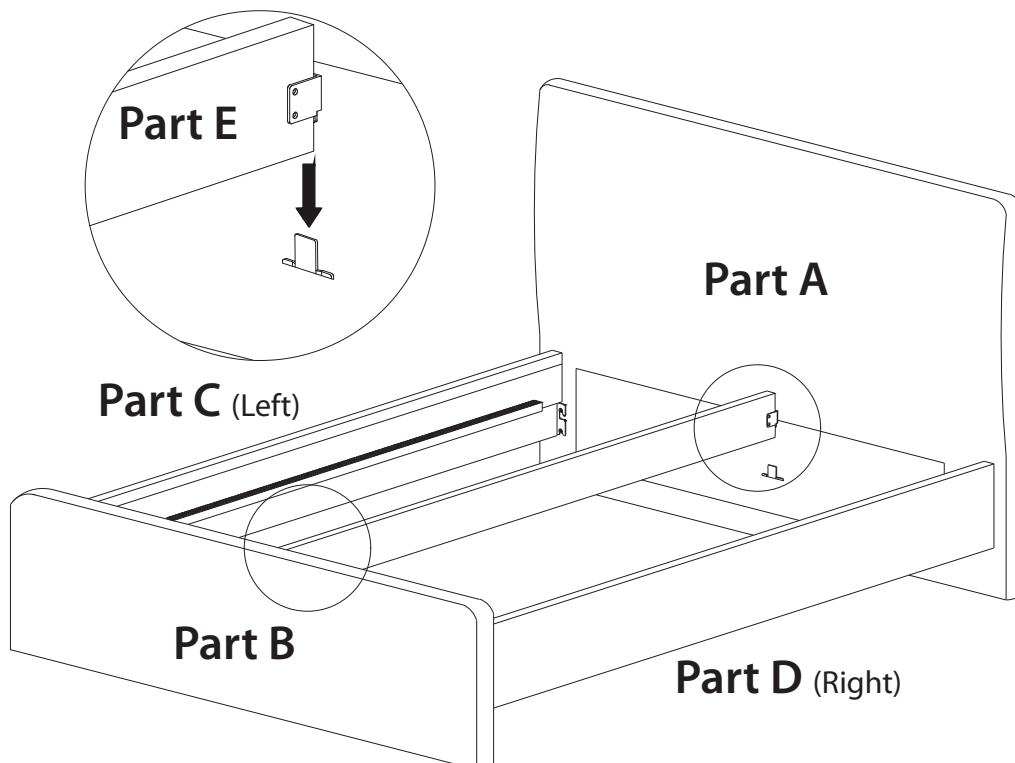

## Hardware (Supplied)

JCBB SCREW M8 x 30mm  
(Pre-attached)

8 x Part G

ALLEN KEY M8

1 x Part H

Step 1.

Step 2.