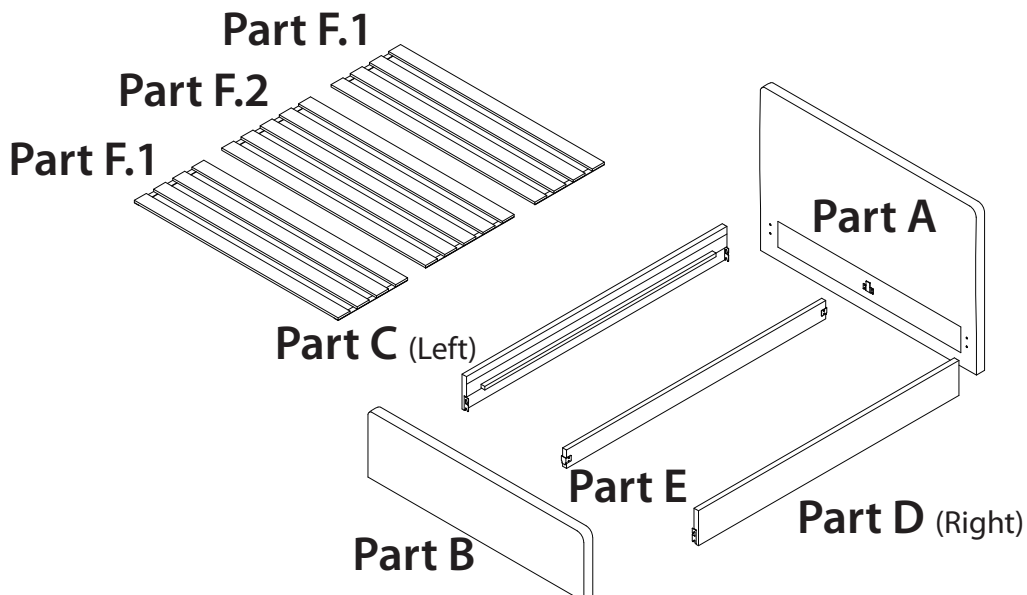

## Hardware (Supplied)

JCBB SCREW M8 x 30mm  
(Pre-attached)

8 x Part G

ALLEN KEY M8

1 x Part H