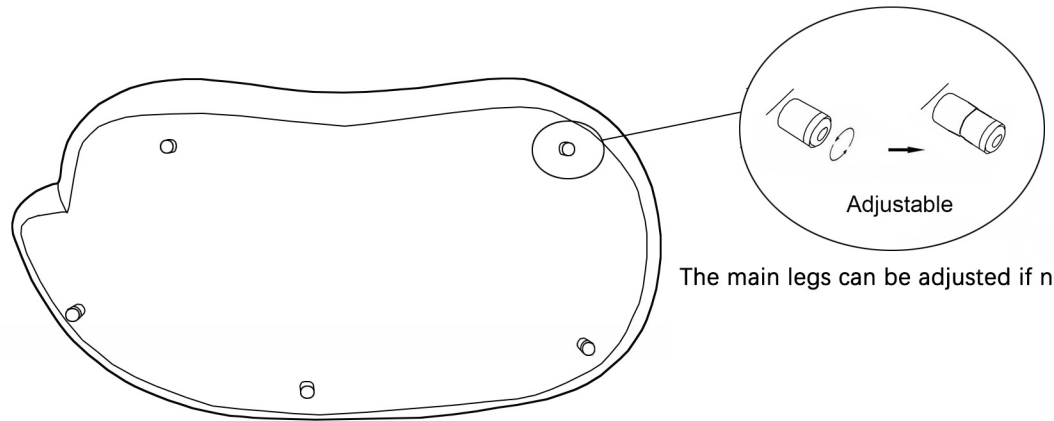

If you experience any problems with your new purchase, please contact Freedom Customer Service via livechat@freedom.com.au (Australia) or 0800 469 327 (New Zealand).

Care Information

Fabric

Periodically check and re-tighten any fasteners. Avoid direct sunlight. Treat spills and stains as soon as they occur. Gently scrape any soil or mop any liquid from the surface of the fabric, apply proprietary cleaning agents strictly according to instructions to remove the residue of the spill. Do not saturate the fabric or interior with water or other cleaning liquids. May be spot cleaned with dry cleaning solvent. Pilling can occur occasionally as a result of normal daily wear and should not be considered as a fault. Fibre pills can be removed by a battery operated pilling tool available from most haberdashery stores.

Leather

Periodically check and re-tightened any fasteners. Dust weekly with a clean dry duster. Protect from direct and indirect sunlight. Maintain at least 30cm between your leather furniture and heat sources. Use Freedom recommended leather care products designed for your Corrected Grain leather. Use care products strictly in accordance with the manufacturers instructions. Use a leather cleaner to remove dirt and body oil build up. Use a protection cream to guard the leather from stains and help maintain its suppleness.

! Two people required to orientate sofa

Step 1