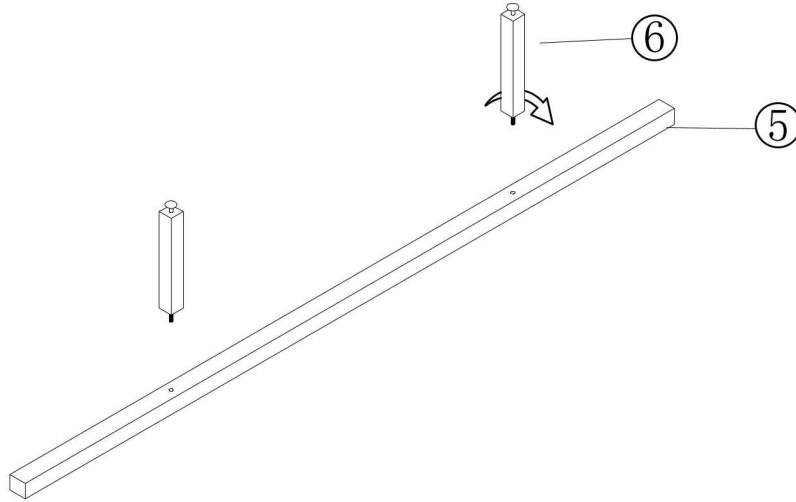

KLARA Queen Bed

24555500/24555531/24555548

Step 1.