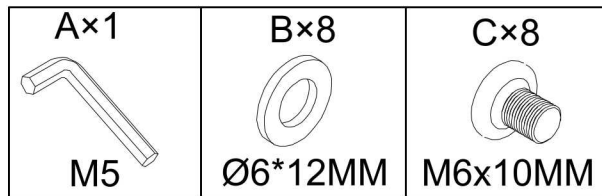

KLARA Queen Bed

24555500/24555531/24555548

Step 1.

Step 2.