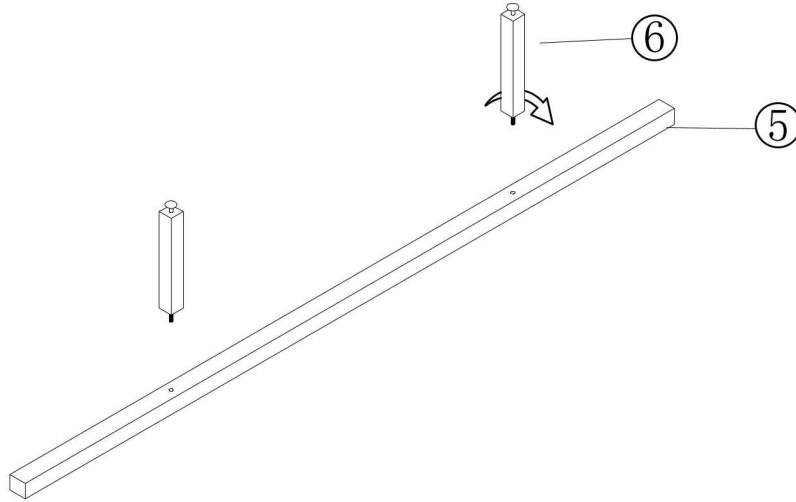

KLARA King Bed

24555432/24555449/24555470

Step 1.