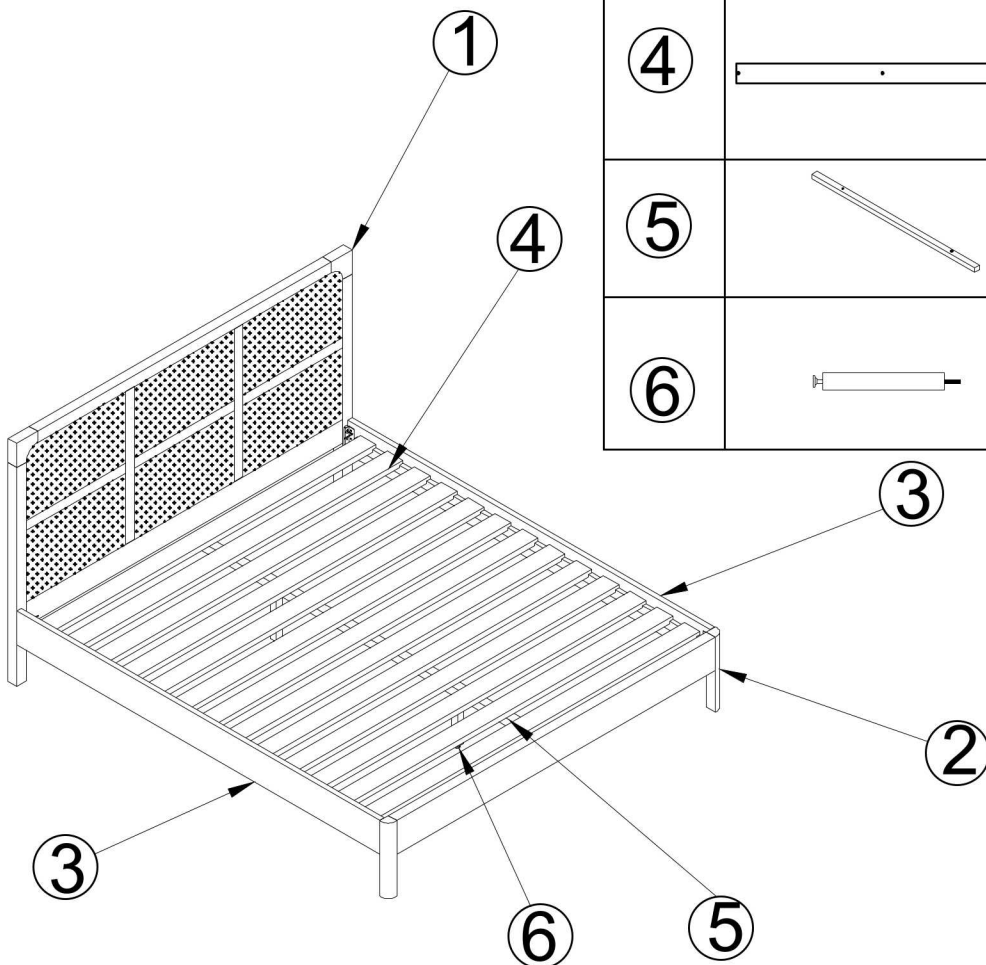

30
min

This assembly requires
two People

Tools Required (Not Supplied)

KLARA King Bed

24555432/24555449/24555470

Parts

Parts List

NO	Description	Qty
①	 Headboard	1
②	 Footboard	1
③	 Side rail	2
④	 Slats	13
⑤	 Center bar	1
⑥	 Center support leg	2