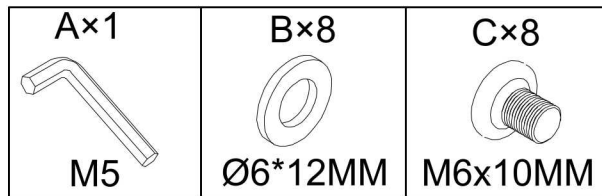

KLARA King Bed

24555432/24555449/24555470

Step 1.

Step 2.