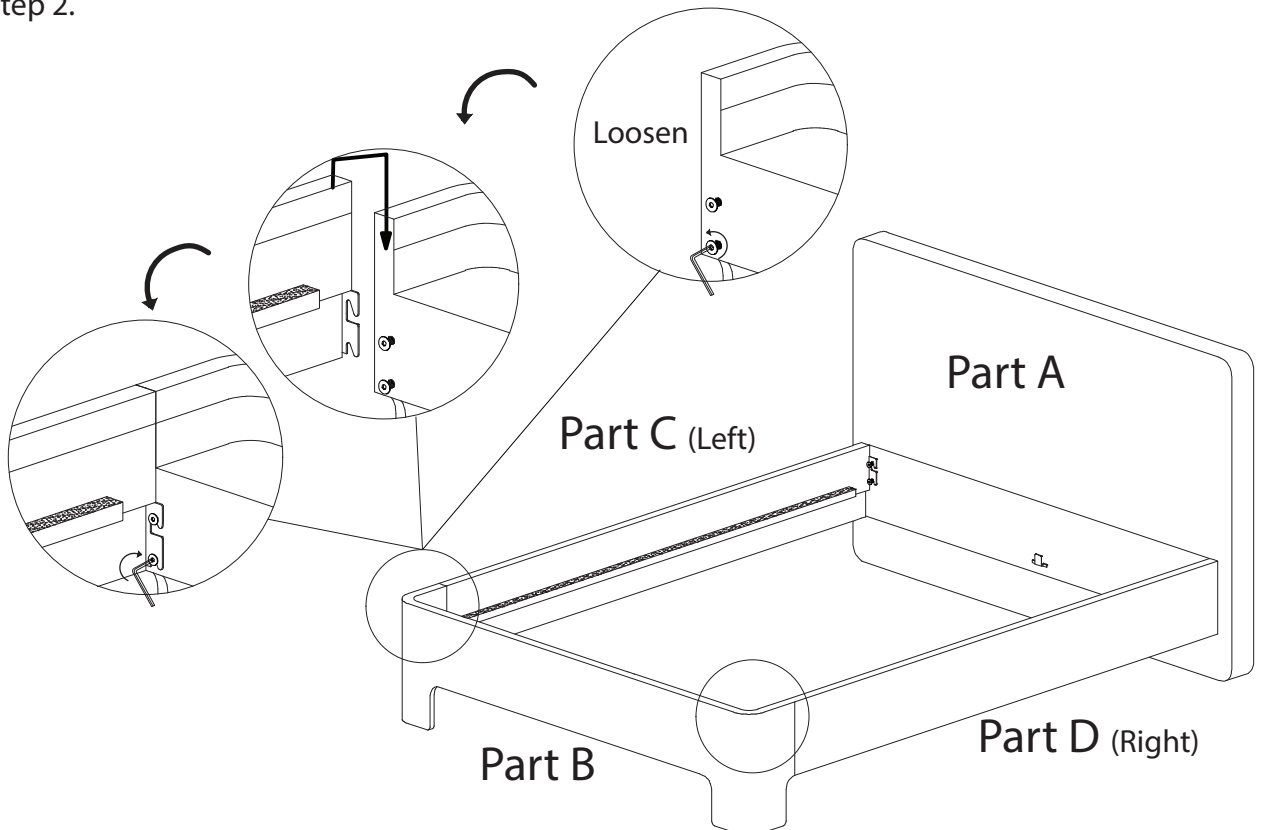

MIA BED

queen / king / nz super king

24588164 / 24588218
24588157 / 24588133
24588171 / 24588126

Step 1.

Step 2.