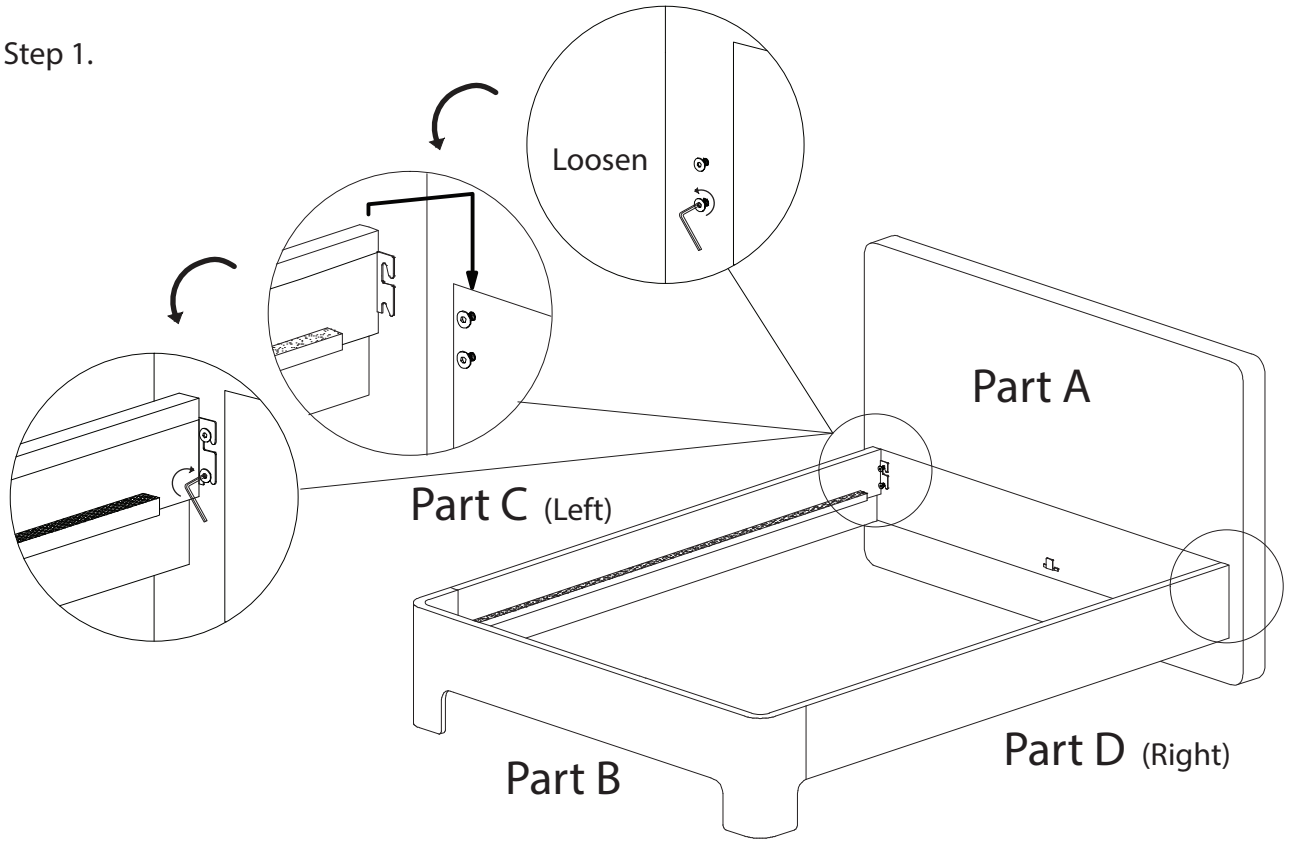

MIA BED

queen / king / nz super king

24588164 / 24588218
24588157 / 24588133
24588171 / 24588126

Step 1.