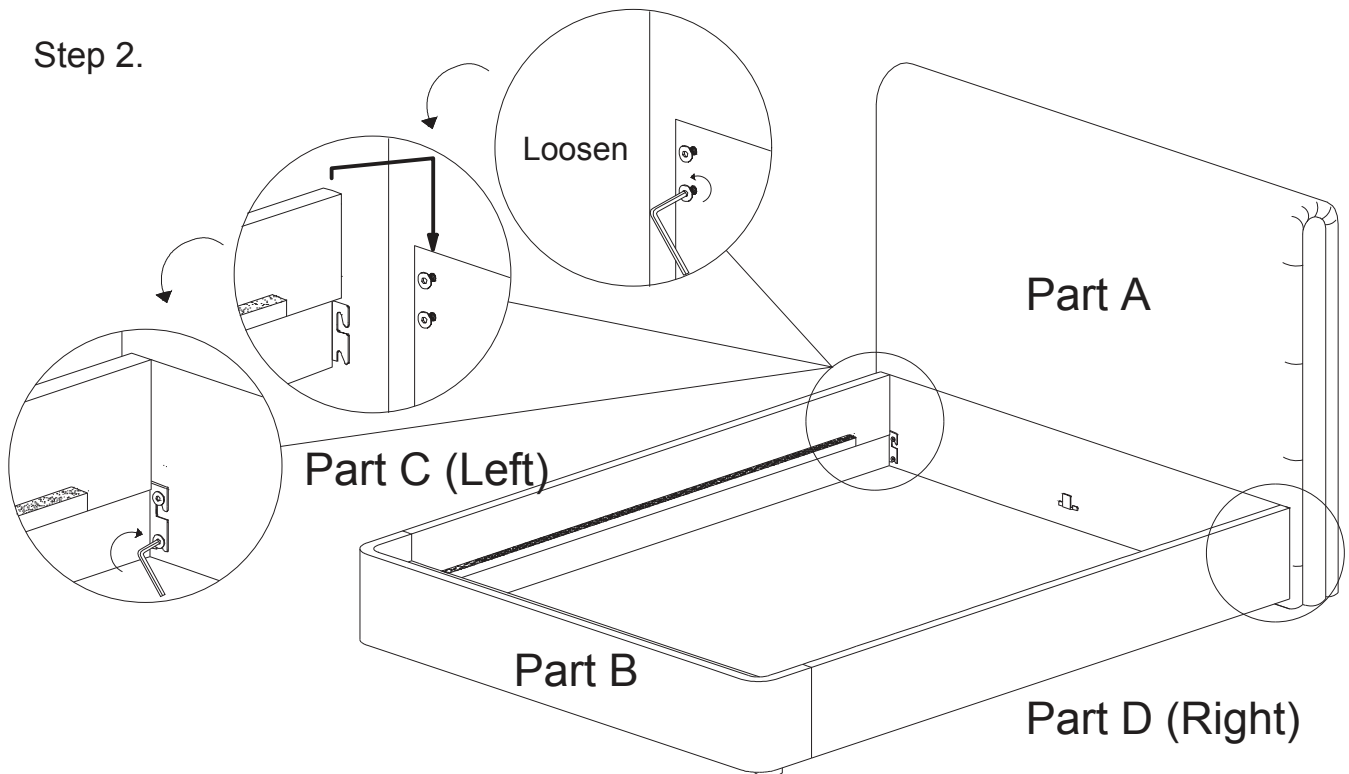

Hardware (Supplied)

JCBB SCREW
M8 x 30mm (Pre-attached)

JCBB SCREW
M8 x 40mm

WASHER M8

WOOD LEG

ALLEN KEY M8

8 x Part G

2 x Part H

2 x Part I

2 x Part J

1 x Part K

LAYLA BED

queen / king / nz super king

24588256 / 24588317
24588263 / 24588300
24588270 / 24588379
24588287 / 24588355

Step 1.

Step 2.