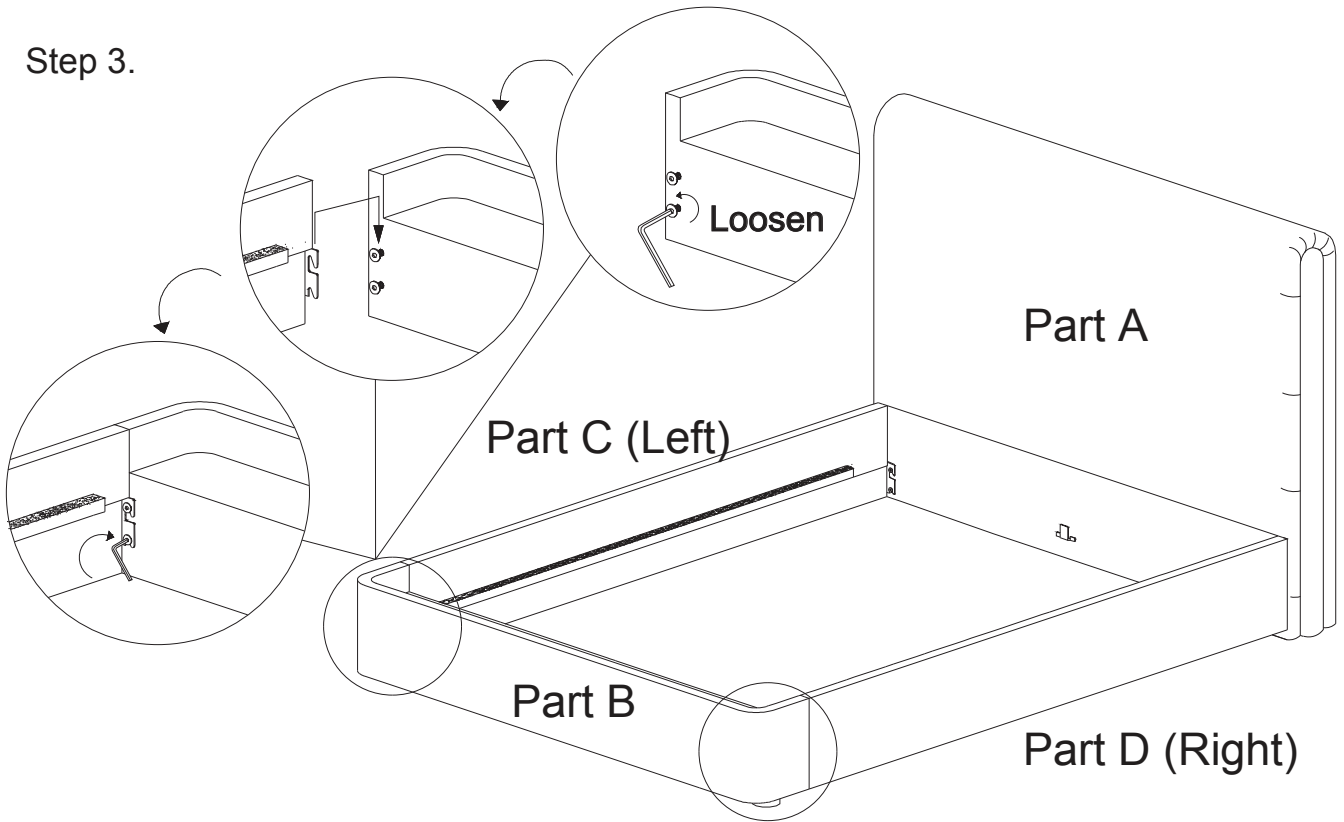

LAYLA BED

queen / king / nz super king

24588256 / 24588317
24588263 / 24588300
24588270 / 24588379
24588287 / 24588355

Step 3.