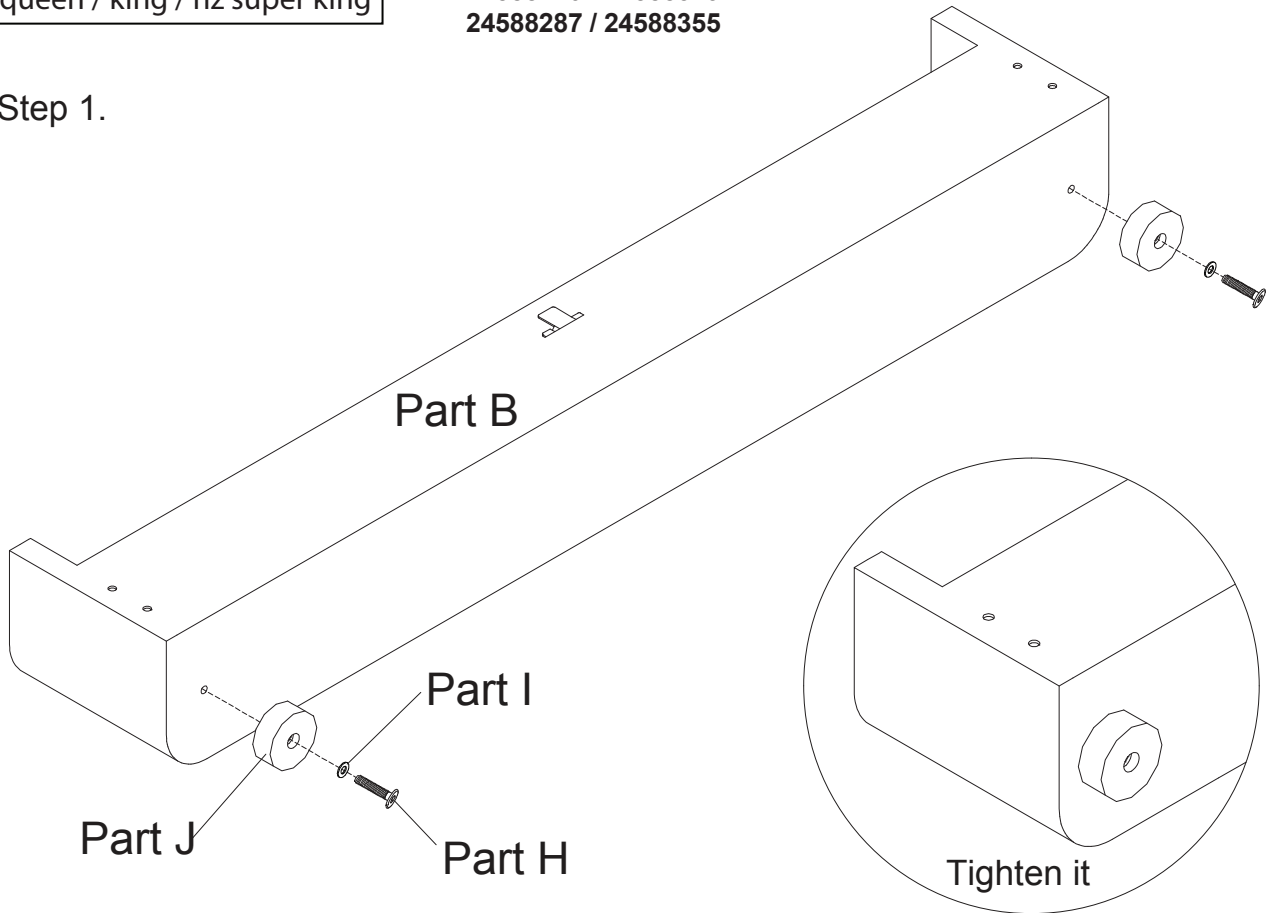

Hardware (Supplied)

JCBB SCREW
M8 x 30mm (Pre-attached)

JCBB SCREW
M8 x 40mm

WASHER M8

WOOD LEG

ALLEN KEY M8

8 x Part G

2 x Part H

2 x Part I

2 x Part J

1 x Part K

LAYLA BED

queen / king / nz super king

24588256 / 24588317
24588263 / 24588300
24588270 / 24588379
24588287 / 24588355

Step 1.

Step 2.