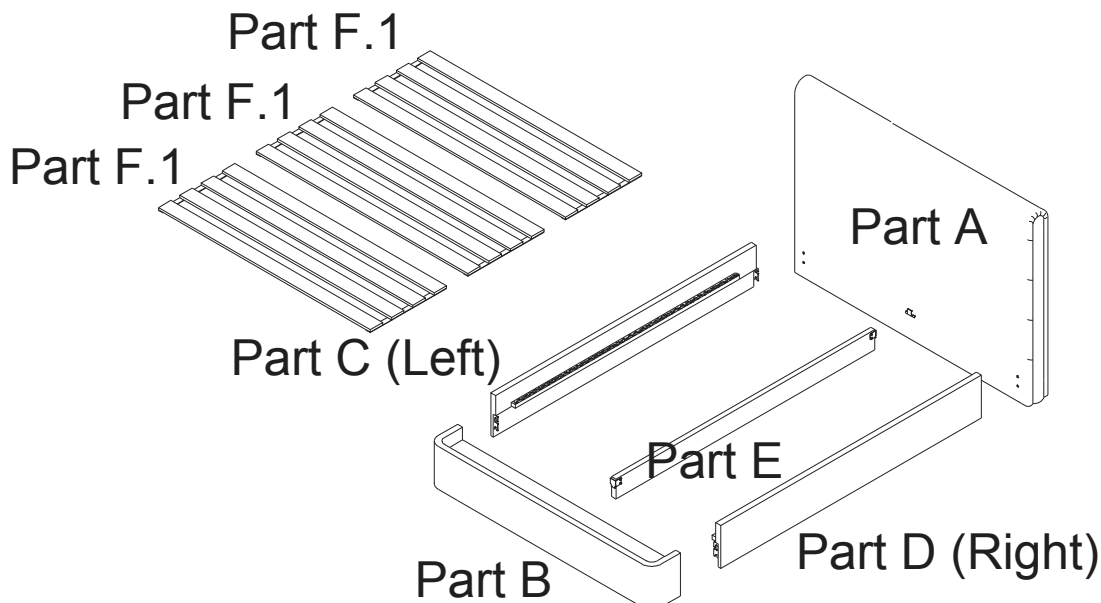

Hardware (Supplied)

JCBB SCREW
M8 x 30mm (Pre-attached)

JCBB SCREW
M8 x 40mm

WASHER M8

WOOD LEG

ALLEN KEY M8

8 x Part G

2 x Part H

2 x Part I

2 x Part J

1 x Part K

LAYLA BED

queen / king / nz super king

24588256 / 24588317
24588263 / 24588300
24588270 / 24588379
24588287 / 24588355

Step 1.

Step 2.