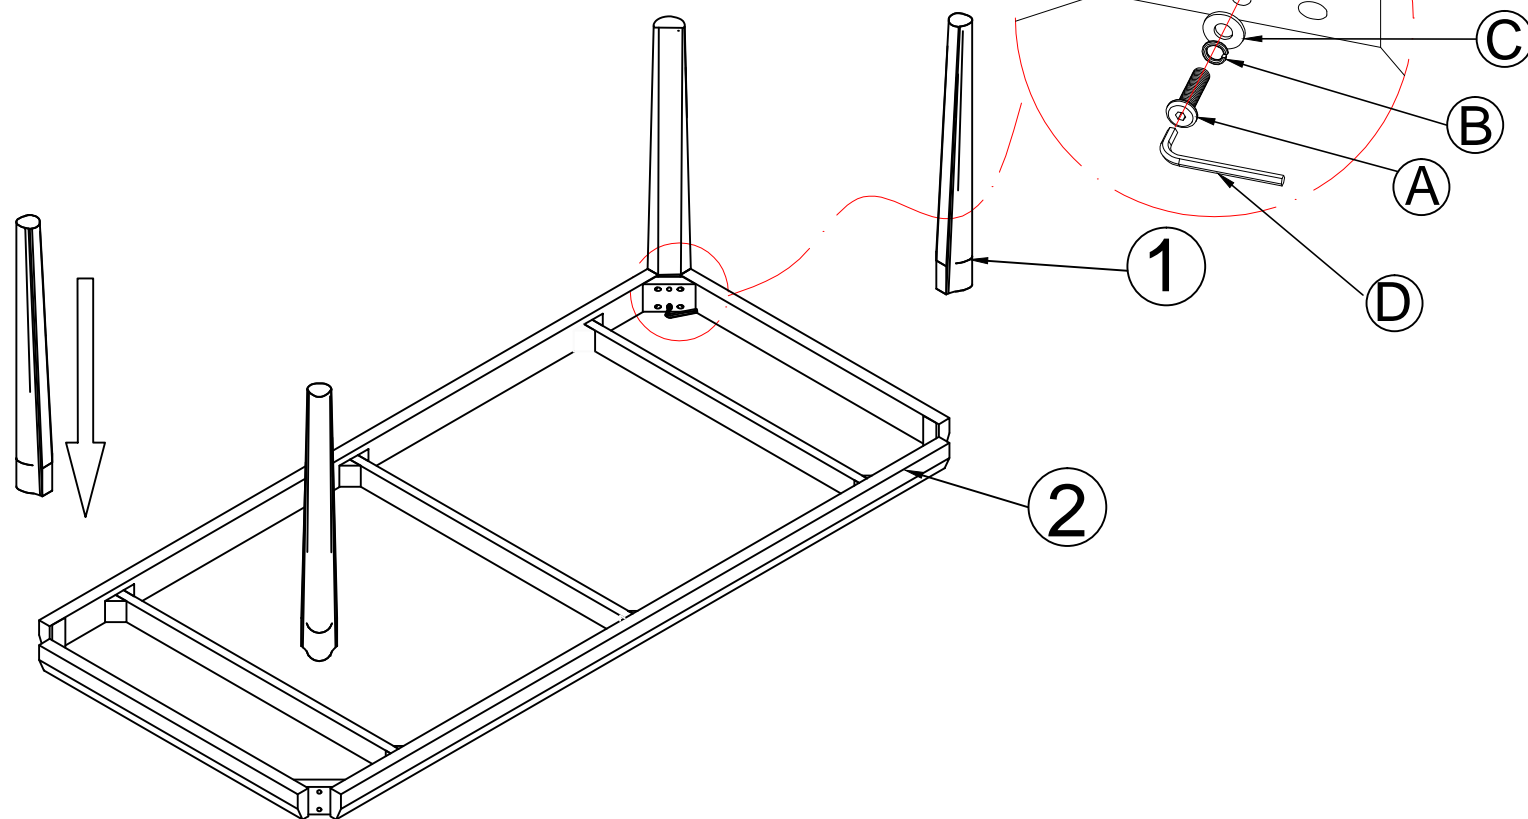

GENERAL

Periodically check and re-tighten all fasteners. When moving furniture always lift it rather than drag it.

ALLY DINING TABLE

24595209/24595162/24595216/24595148

Hardware (Supplied)

<p>A×8</p>  <p>M8*65</p>	<p>B×8</p>  <p>M8</p>	<p>C×8</p>  <p>Ø20*Ø8</p>	<p>D×1</p>  <p>M5</p>
---	--	--	--

15
min

This assembly requires four people

ALLY DINING TABLE

24595209/24595162/24595216/24595148

Parts

Parts List

NO	Description	Qty
①		Legs
②		Frame
③		Marble top

ALLY DINING TABLE

24595209/24595162/24595216/24595148

Step 1,

A×8  M8×65	B×8  M8	C×8  Ø20×Ø8	D×1  M5
---	--	--	--

Step 2,

! WARNING
VERY HEAVY
4× PERSON LIFT

ALLY DINING TABLE

24595209/24595162/24595216/24595148

Finished