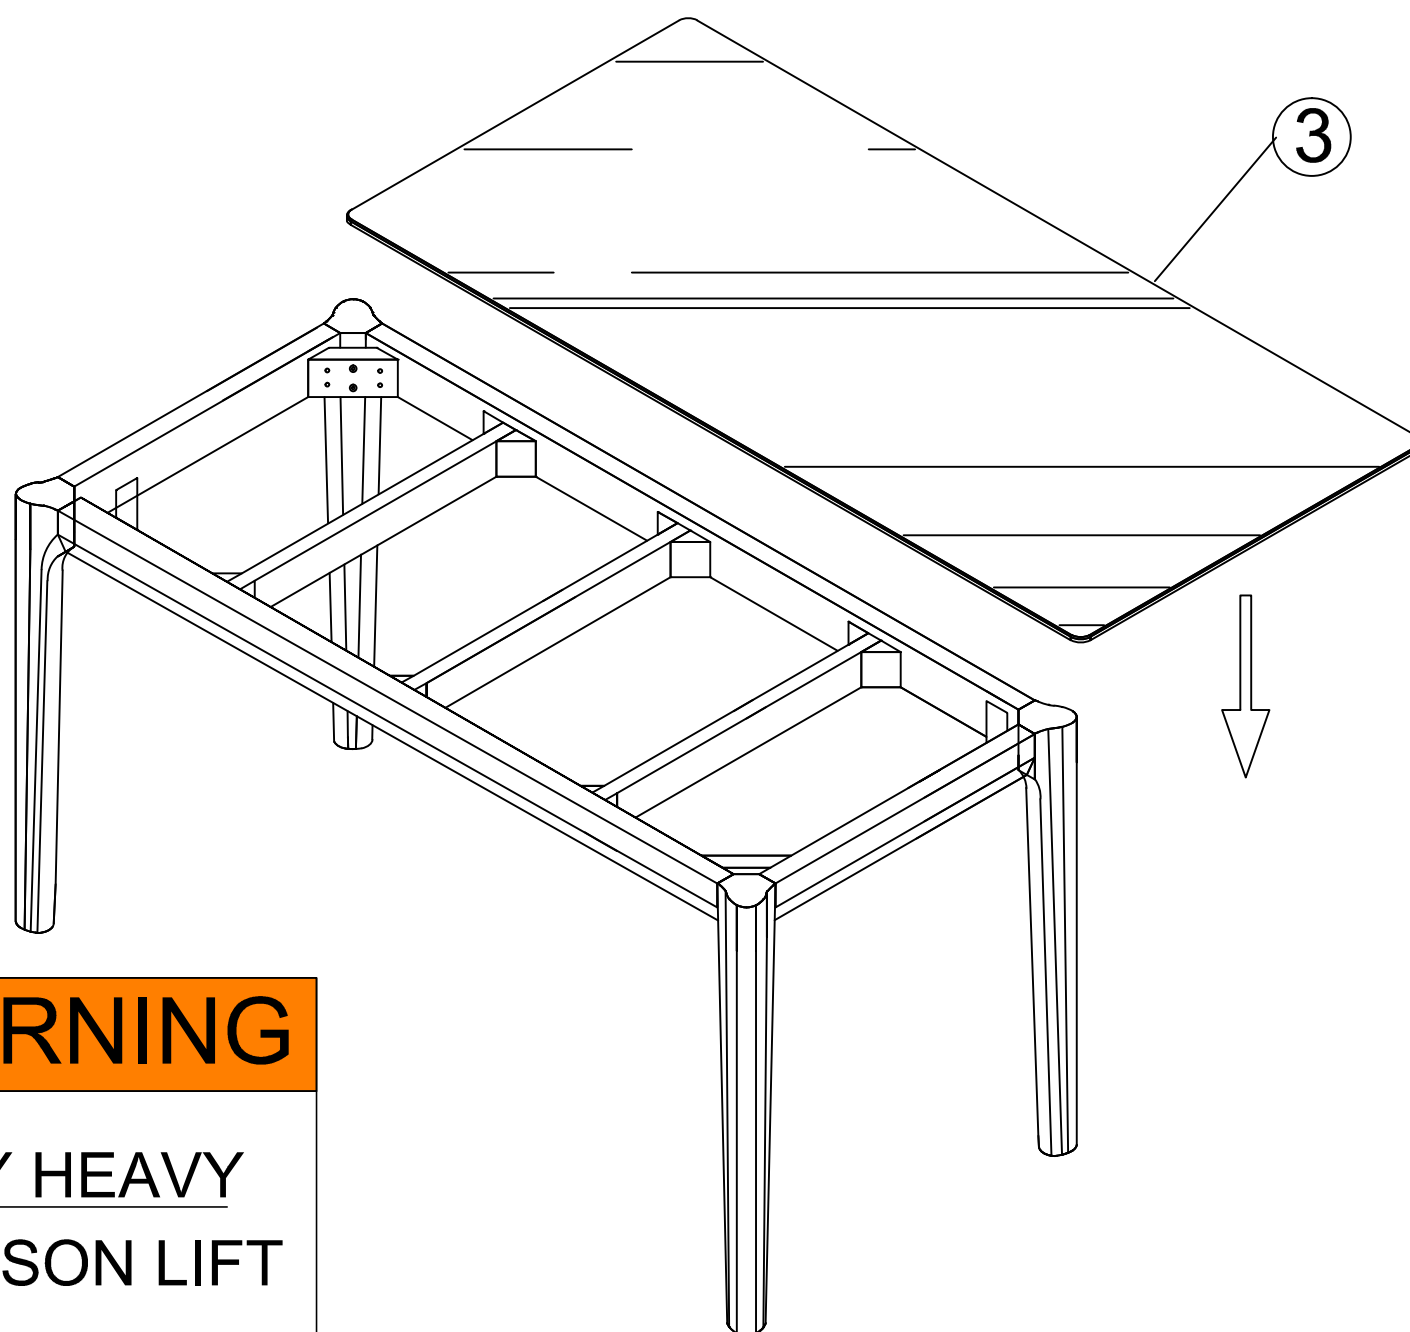

15
min

This assembly requires four people

ALLY DINING TABLE

24595209/24595162/24595216/24595148

Parts

Parts List

NO	Description	Qty
①		Legs
②		Frame
③		Marble top

ALLY DINING TABLE

24595209/24595162/24595216/24595148

Step 1,

A×8  M8×65	B×8  M8	C×8  Ø20×Ø8	D×1  M5
---	--	--	--

Step 2,

! WARNING
VERY HEAVY
4× PERSON LIFT

ALLY DINING TABLE

24595209/24595162/24595216/24595148

Finished