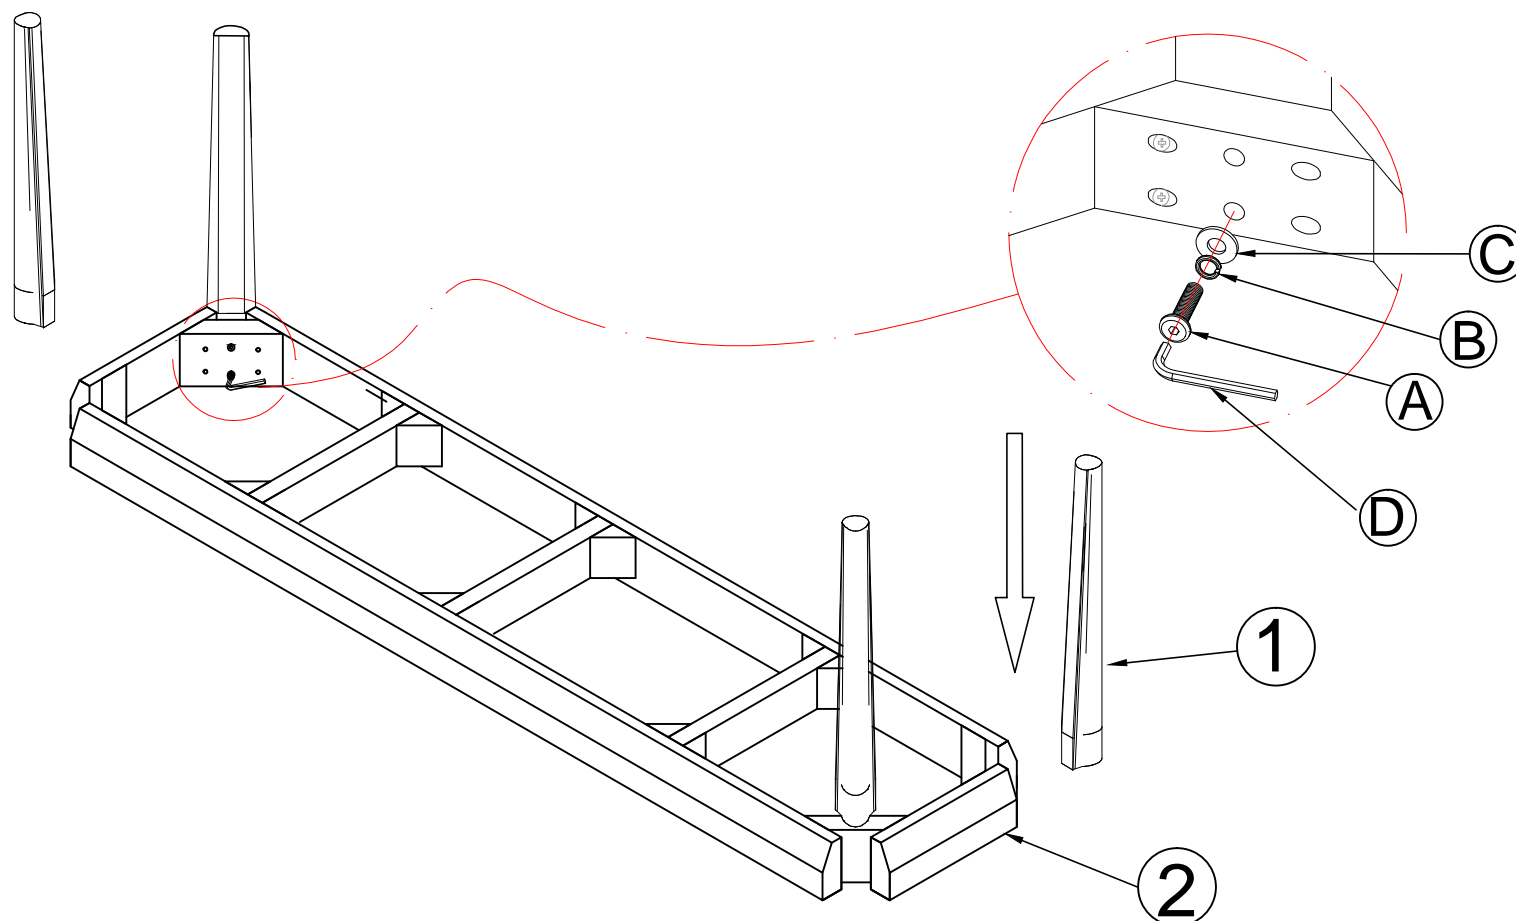

GENERAL

Periodically check and re-tighten all fasteners. When moving furniture always lift it rather than drag it.

ALLY CONSOLE TABLE 200CM

24595346/24595353

Hardware (Supplied)

<p>A×8</p>  <p>M8*65</p>	<p>B×8</p>  <p>M8</p>	<p>C×8</p>  <p>Ø20*Ø8</p>	<p>D×1</p>  <p>M5</p>
---	--	--	--

15
min

This assembly requires four people

ALLY CONSOLE TABLE 200CM

24595346/24595353

Parts

Parts List

NO	Description	Qty
①		4
②		1
③		1

ALLY CONSOLE TABLE 200CM

24595346/24595353

Step 1,

A×8  M8*65	B×8  M8	C×8  Ø20*Ø8	D×1  M5
---	--	--	--

Step 2,

! WARNING
VERY HEAVY
4× PERSON LIFT

ALLY CONSOLE TABLE 200CM

24595346/24595353

Finished