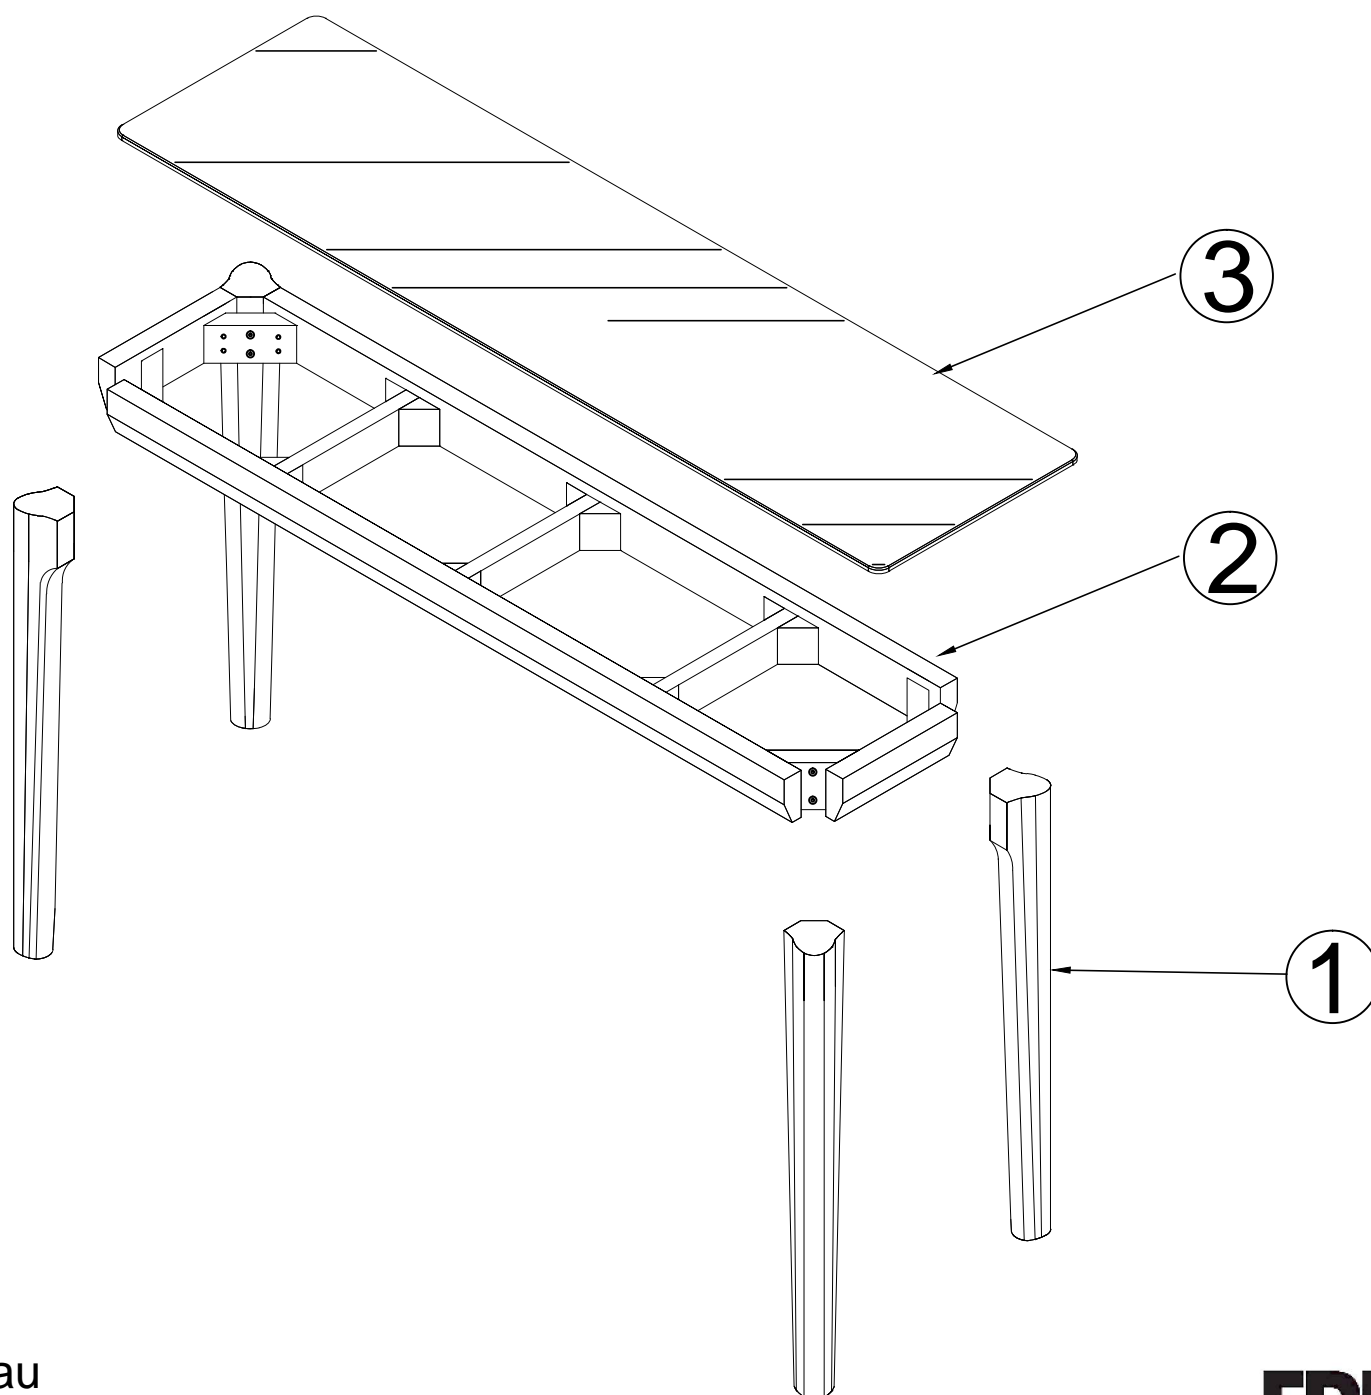

GENERAL

Periodically check and re-tighten all fasteners. When moving furniture always lift it rather than drag it.

ALLY CONSOLE TABLE 200CM

24595346/24595353

Hardware (Supplied)

<p>A×8</p>  <p>M8*65</p>	<p>B×8</p>  <p>M8</p>	<p>C×8</p>  <p>Ø20*Ø8</p>	<p>D×1</p>  <p>M5</p>
---	--	--	--

15
min

This assembly requires four people

ALLY CONSOLE TABLE 200CM

24595346/24595353

Parts

Parts List

NO	Description	Qty
①		4
②		1
③		1

ALLY CONSOLE TABLE 200CM

24595346/24595353

Step 1,

A×8  M8*65	B×8  M8	C×8  Ø20*Ø8	D×1  M5
---	--	--	--

Step 2,

! WARNING
VERY HEAVY
4× PERSON LIFT

ALLY CONSOLE TABLE 200CM

24595346/24595353

Finished