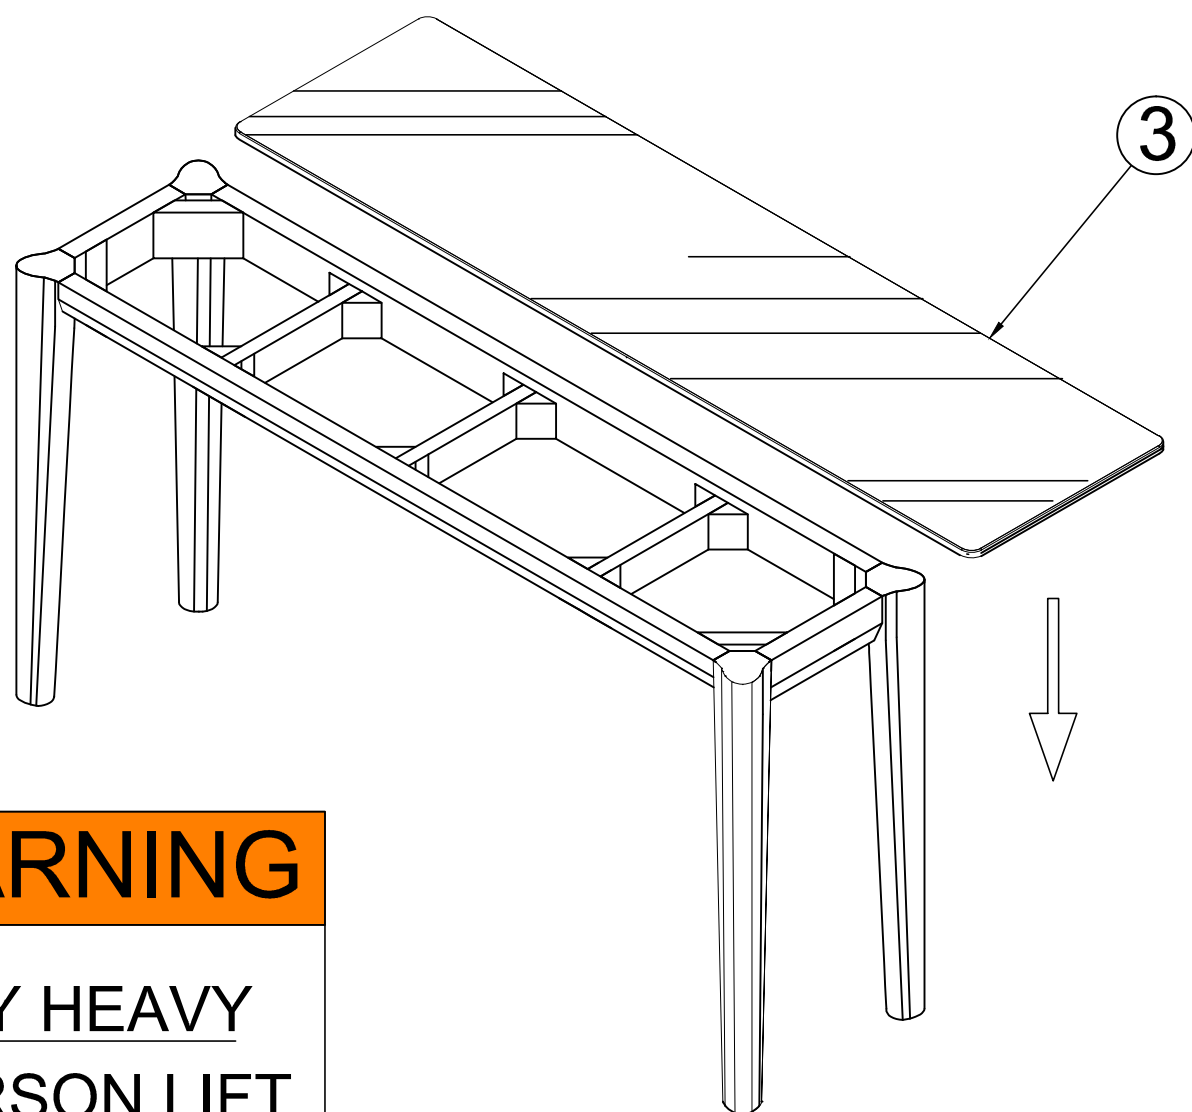

GENERAL

Periodically check and re-tighten all fasteners. When moving furniture always lift it rather than drag it.

ALLY CONSOLE TABLE 200CM

24595346/24595353

Hardware (Supplied)

<p>A×8</p>  <p>M8*65</p>	<p>B×8</p>  <p>M8</p>	<p>C×8</p>  <p>Ø20*Ø8</p>	<p>D×1</p>  <p>M5</p>
---	--	--	--

15
min

This assembly requires four people

ALLY CONSOLE TABLE 200CM

24595346/24595353

Parts

Parts List

NO	Description	Qty
①		4
②		1
③		1

ALLY CONSOLE TABLE 200CM

24595346/24595353

Step 1,

A×8  M8*65	B×8  M8	C×8  Ø20*Ø8	D×1  M5
---	--	--	--

Step 2,

! WARNING
VERY HEAVY
4× PERSON LIFT

ALLY CONSOLE TABLE 200CM

24595346/24595353

Finished