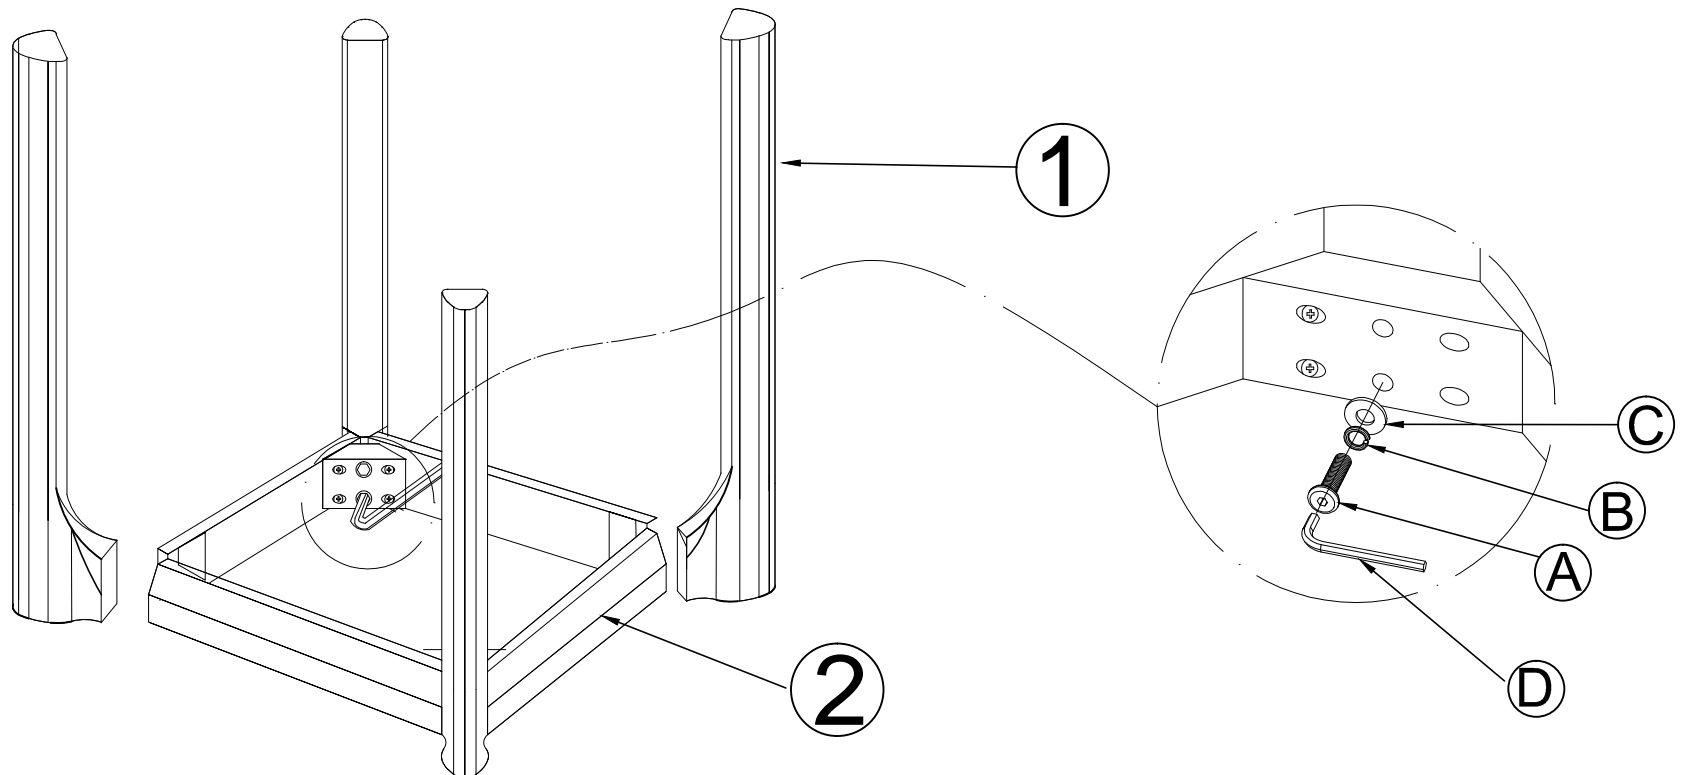

GENERAL

Periodically check and re-tighten all fasteners. When moving furniture always lift it rather than drag it.

ALLY SIDE TABLE

24595360/24595421/24595438

Hardware (Supplied)

A×8  M6*70	B×8  M6	C×8  Ø17*Ø6	D×1  M4	E×2  M4*14MM
--	---	---	---	--

10
min

This assembly requires one people

ALLY SIDE TABLE

24595360/24595421/24595438

Parts

Parts List

NO	Description	Qty
①		Legs 4
②		Frame 1
③		Marble top 1

ALLY SIDE TABLE

24595360/24595421/24595438

Step 1,

A×8  M6*70	B×8  M6	C×8  Ø17*Ø6	D×1  M4
---	--	--	--

Step 2,

ALLY SIDE TABLE

24595360/24595421/24595438

Step 3,
Tools Required (Not Supplied)

Finished