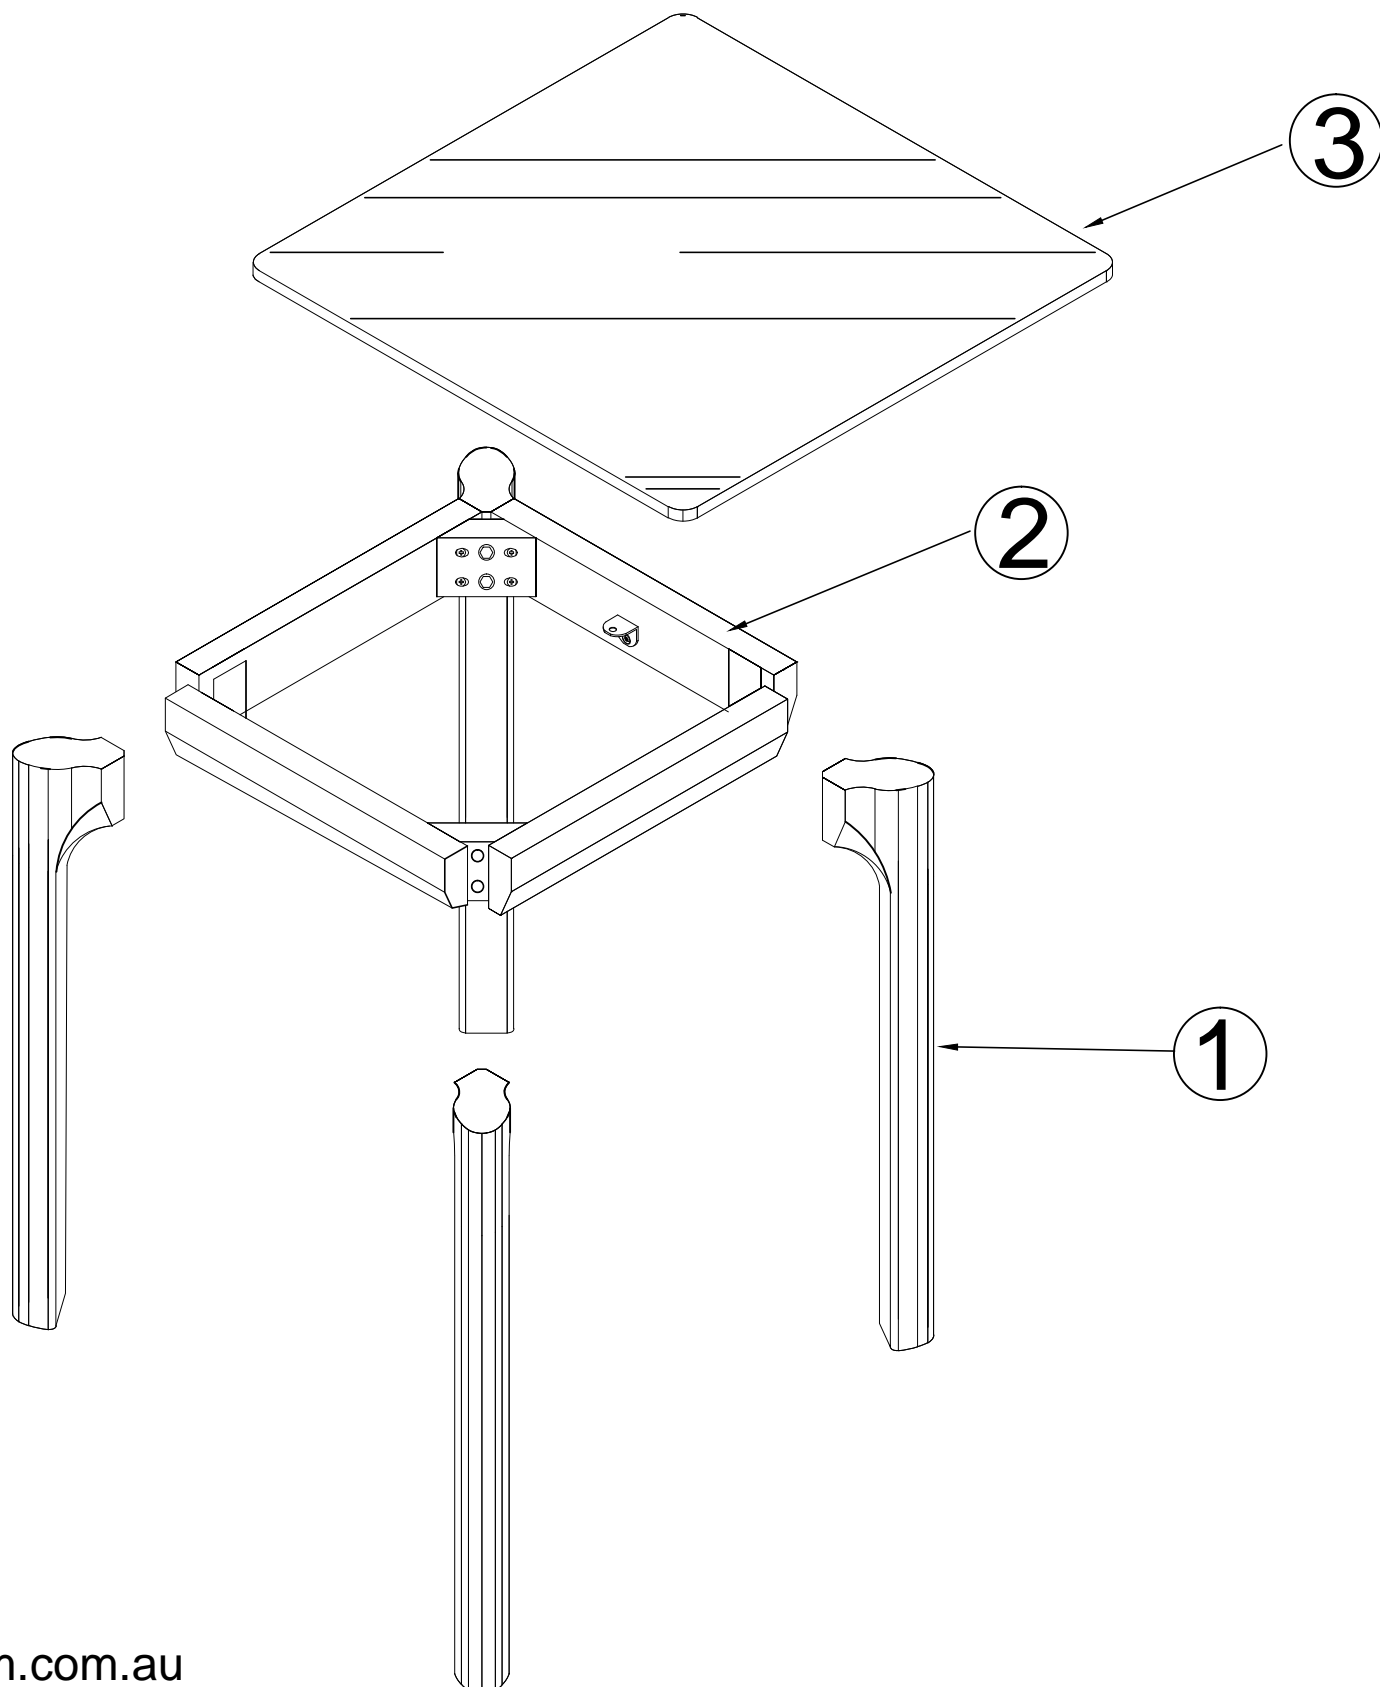

GENERAL

Periodically check and re-tighten all fasteners. When moving furniture always lift it rather than drag it.

ALLY SIDE TABLE

24595360/24595421/24595438

Hardware (Supplied)

A×8  M6*70	B×8  M6	C×8  Ø17*Ø6	D×1  M4	E×2  M4*14MM
--	---	---	---	--

10
min

This assembly requires one people

ALLY SIDE TABLE

24595360/24595421/24595438

Parts

Parts List

NO	Description	Qty
①		Legs 4
②		Frame 1
③		Marble top 1

ALLY SIDE TABLE

24595360/24595421/24595438

Step 1,

A×8  M6*70	B×8  M6	C×8  Ø17*Ø6	D×1  M4
---	--	--	--

Step 2,

ALLY SIDE TABLE

24595360/24595421/24595438

Step 3,
Tools Required (Not Supplied)

Finished