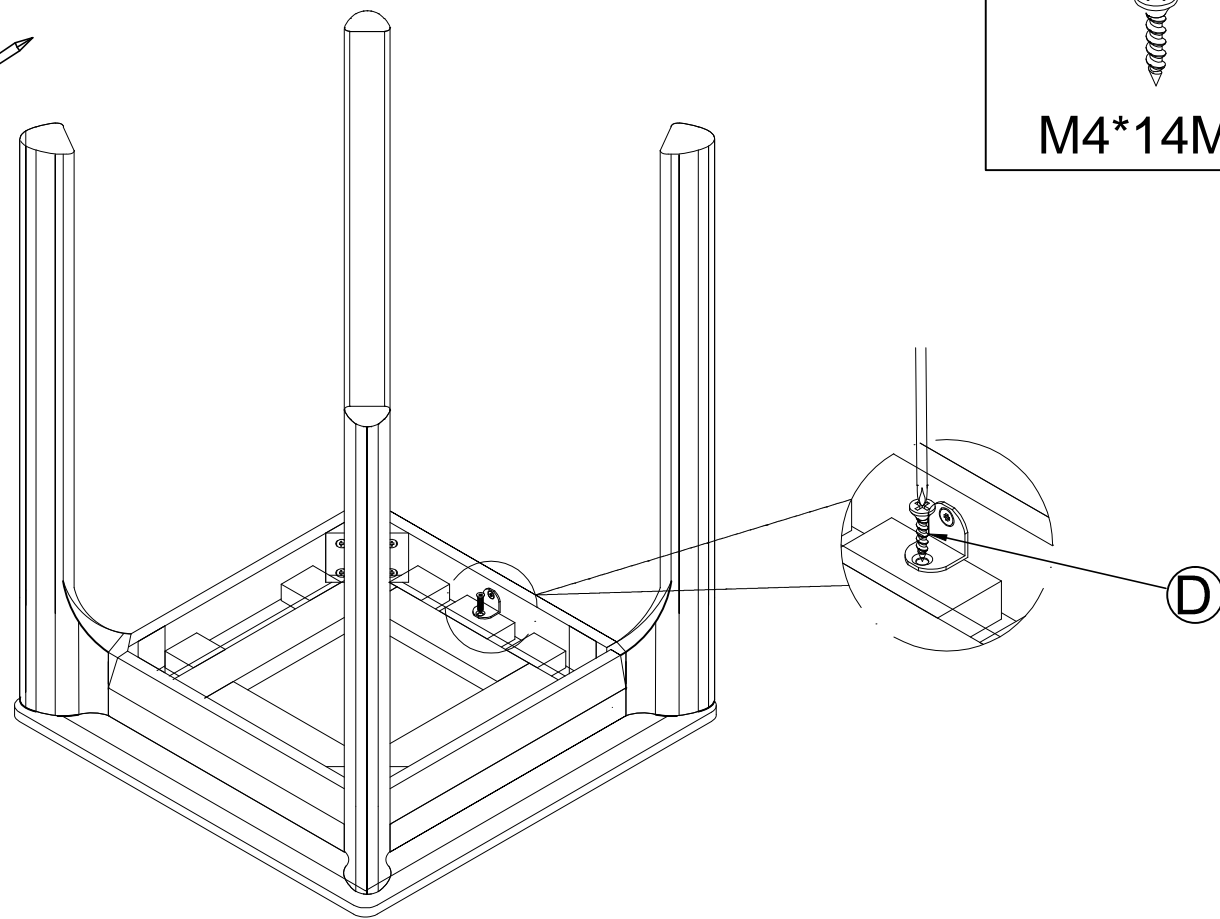

GENERAL

Periodically check and re-tighten all fasteners. When moving furniture always lift it rather than drag it.

ALLY SIDE TABLE

24595360/24595421/24595438

Hardware (Supplied)

A×8  M6*70	B×8  M6	C×8  Ø17*Ø6	D×1  M4	E×2  M4*14MM
--	---	---	---	--

10
min

This assembly requires one people

ALLY SIDE TABLE

24595360/24595421/24595438

Parts

Parts List

NO	Description	Qty
①		Legs 4
②		Frame 1
③		Marble top 1

ALLY SIDE TABLE

24595360/24595421/24595438

Step 1,

A×8  M6*70	B×8  M6	C×8  Ø17*Ø6	D×1  M4
---	--	--	--

Step 2,

ALLY SIDE TABLE

24595360/24595421/24595438

Step 3,
Tools Required (Not Supplied)

Finished