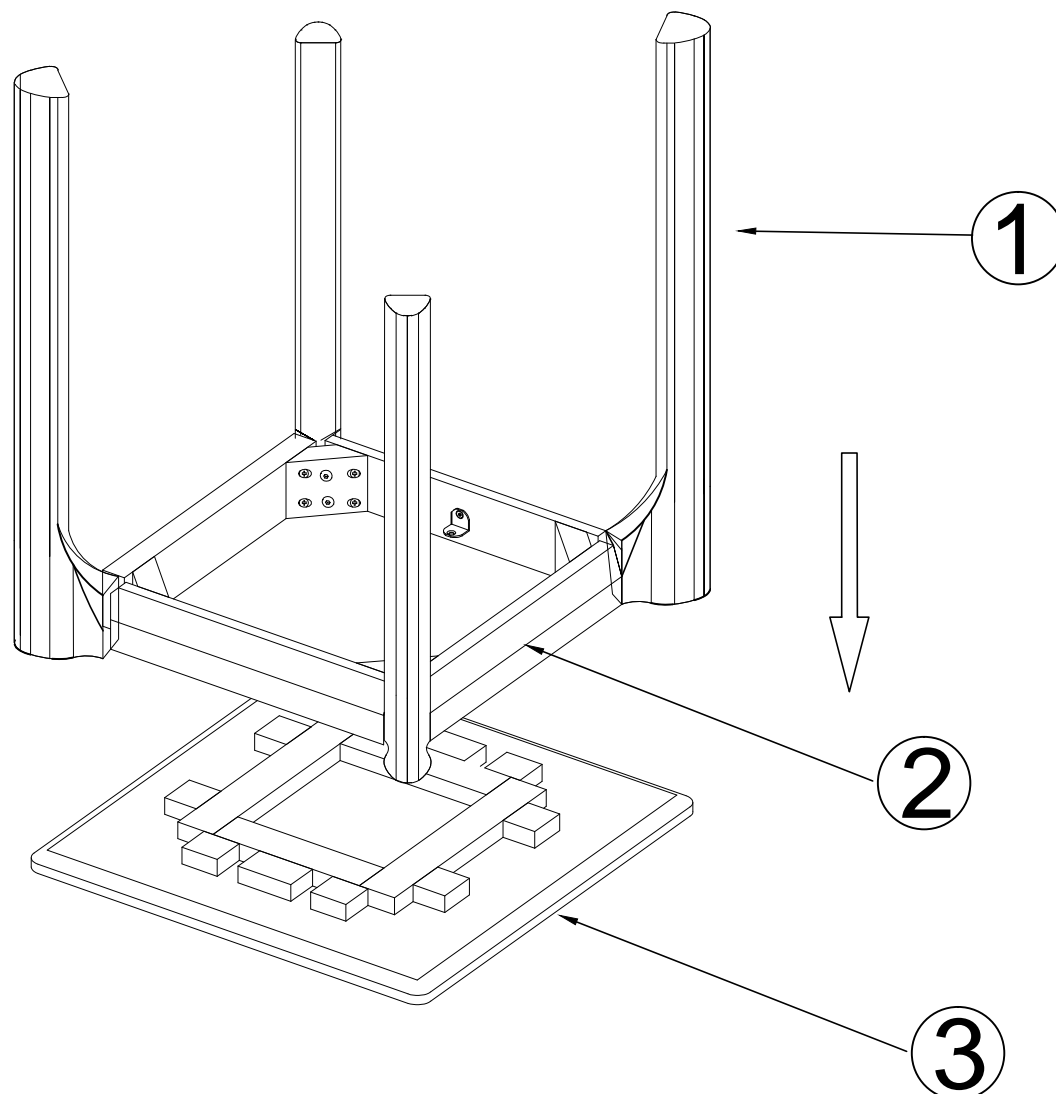

GENERAL

Periodically check and re-tighten all fasteners. When moving furniture always lift it rather than drag it.

ALLY SIDE TABLE

24595360/24595421/24595438

Hardware (Supplied)

A×8  M6*70	B×8  M6	C×8  Ø17*Ø6	D×1  M4	E×2  M4*14MM
--	---	---	---	--

10
min

This assembly requires one people

ALLY SIDE TABLE

24595360/24595421/24595438

Parts

Parts List

NO	Description	Qty
①		Legs 4
②		Frame 1
③		Marble top 1

ALLY SIDE TABLE

24595360/24595421/24595438

Step 1,

A×8  M6*70	B×8  M6	C×8  Ø17*Ø6	D×1  M4
---	--	--	--

Step 2,

ALLY SIDE TABLE

24595360/24595421/24595438

Step 3,
Tools Required (Not Supplied)

Finished