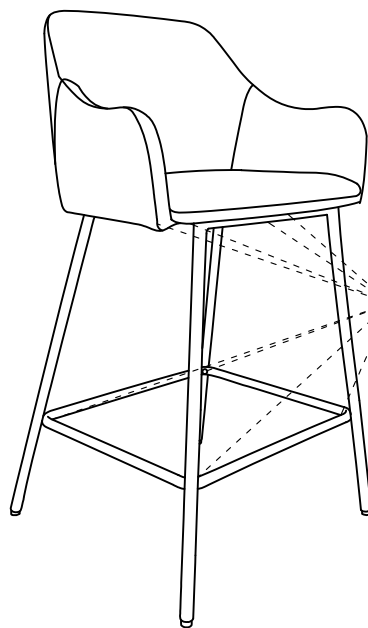

For further care information please refer to the care label attached to the base of your chair.

045 Rev 2

Lainy Counter Stool

24595711/24595704

Hardware (Supplied)

A x 2  M6x12 mm	B x 5  M6x28 mm	C x 4  M6x30 mm	D x 1  5 mm
--	--	---	--

Tools Required (Not Supplied)

DO NOT USE A
POWERDRILL
TO COMPLETE ASSEMBLY

30
min

This assembly requires
one person

Parts

			✓
1	1	485x495x350	
2	1	620x480x170	
3	1	620x480x170	
4	1	Ø16x440x440	

Lainy Counter Stool

24595711/24595704

Step 1

Step 2

Lainy Counter Stool

24595711/24595704

Step 3

Step 4

Lainy Counter Stool

24595711/24595704

Step 5

Ax2
Bx5
Cx4

Step 6

Lainy Counter Stool

24595711/24595704

Step 7