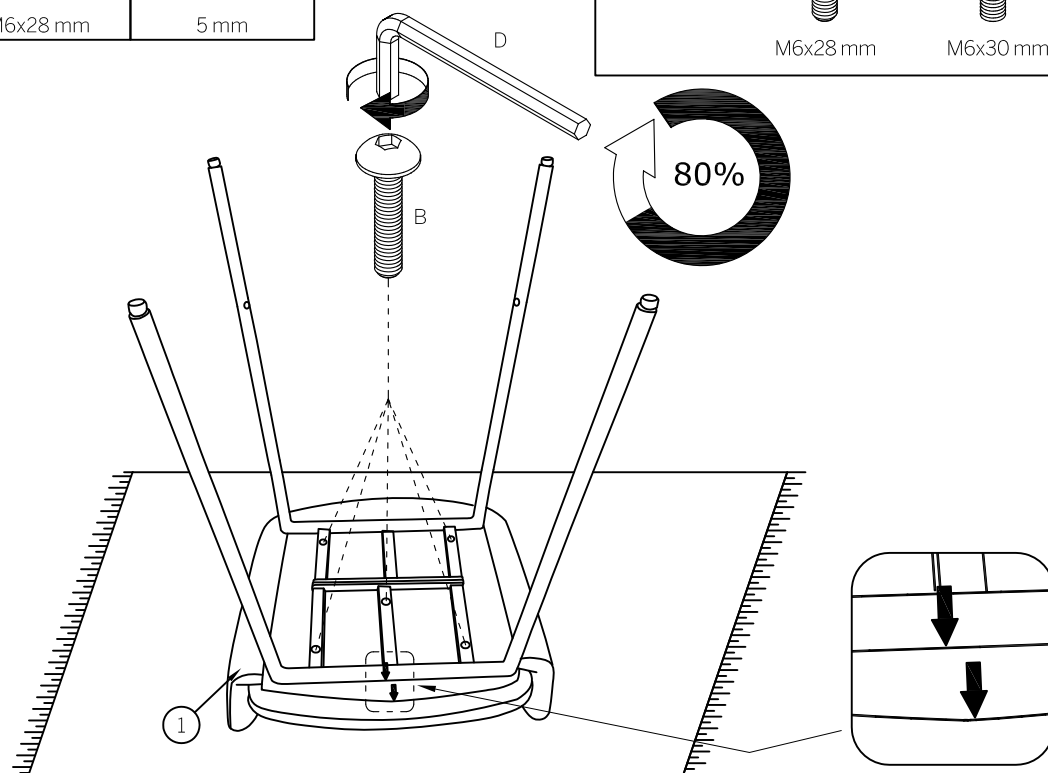

Lainy Counter Stool

24595711/24595704

Step 1

Step 2