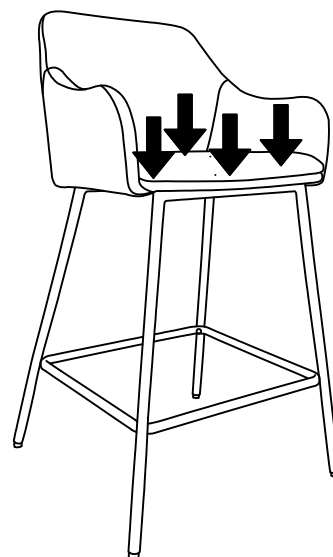

For further care information please refer to the care label attached to the base of your chair.

045 Rev 2

Lainy Counter Stool

24595711/24595704

Hardware (Supplied)

A x 2  M6x12 mm	B x 5  M6x28 mm	C x 4  M6x30 mm	D x 1  5 mm
--	--	---	--

Tools Required (Not Supplied)

DO NOT USE A
POWERDRILL
TO COMPLETE ASSEMBLY

30
min

This assembly requires
one person

Parts

			✓
1	1	485x495x350	
2	1	620x480x170	
3	1	620x480x170	
4	1	Ø16x440x440	

Lainy Counter Stool

24595711/24595704

Step 1

Step 2

Lainy Counter Stool

24595711/24595704

Step 3

Step 4

Lainy Counter Stool

24595711/24595704

Step 5

Ax2
Bx5
Cx4

Step 6

Lainy Counter Stool

24595711/24595704

Step 7