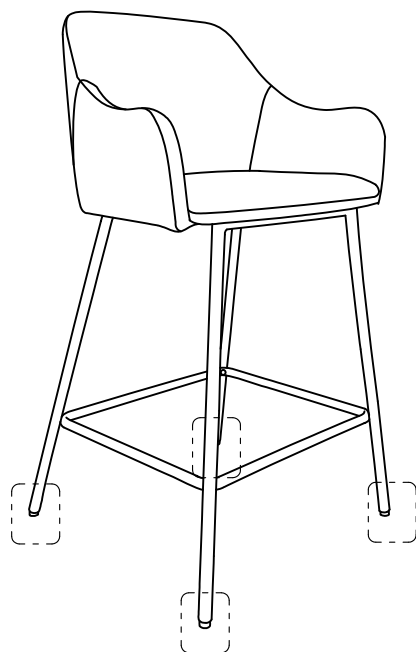

Lainy Counter Stool

24595711/24595704

Thank you for purchasing the Lainy Counter Stool. Before you begin to assemble your new piece of furniture, please check to ensure that all hardware and parts have been supplied. The following page lists all contents included in the carton(s).

Tools Required (Not Supplied)

DO NOT USE A
POWERDRILL
TO COMPLETE ASSEMBLY

30
min

This assembly requires
one person

Parts

			✓
1	1	485x495x350	
2	1	620x480x170	
3	1	620x480x170	
4	1	Ø16x440x440	

Lainy Counter Stool

24595711/24595704

Step 1

Step 2

Lainy Counter Stool

24595711/24595704

Step 3

Step 4

Lainy Counter Stool

24595711/24595704

Step 5

Ax2
Bx5
Cx4

Step 6

Lainy Counter Stool

24595711/24595704

Step 7