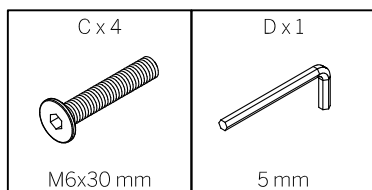

Tools Required (Not Supplied)

DO NOT USE A
POWERDRILL
TO COMPLETE ASSEMBLY

30
min

This assembly requires
one person

Parts

			✓
1	1	485x495x350	
2	1	620x480x170	
3	1	620x480x170	
4	1	Ø16x440x440	

Lainy Counter Stool

24595711/24595704

Step 1

Step 2

Lainy Counter Stool

24595711/24595704

Step 3

Step 4

Lainy Counter Stool