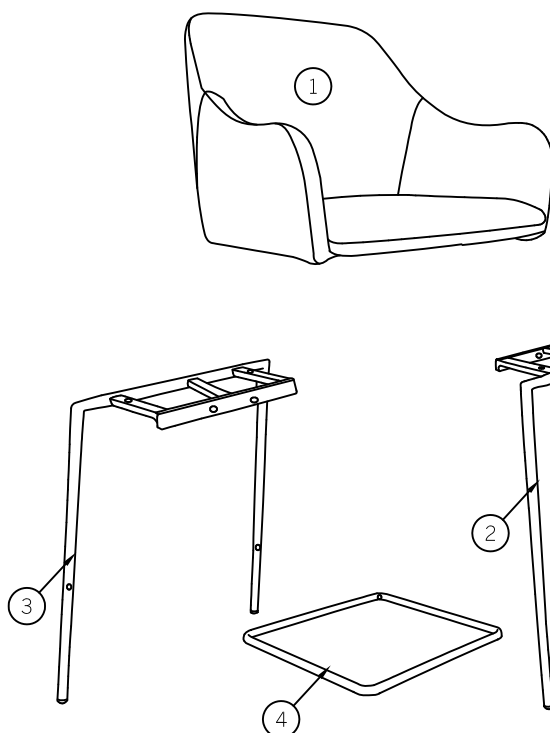

For further care information please refer to the care label attached to the base of your chair.

045 Rev 2

Lainy Counter Stool

24595711/24595704

Hardware (Supplied)

A x 2  M6x12 mm	B x 5  M6x28 mm	C x 4  M6x30 mm	D x 1  5 mm
--	--	---	--

Tools Required (Not Supplied)

DO NOT USE A
POWERDRILL
TO COMPLETE ASSEMBLY

30
min

This assembly requires
one person

Parts

			✓
1	1	485x495x350	
2	1	620x480x170	
3	1	620x480x170	
4	1	Ø16x440x440	

Lainy Counter Stool

24595711/24595704

Step 1

Step 2

Lainy Counter Stool

24595711/24595704

Step 3

Step 4

Lainy Counter Stool