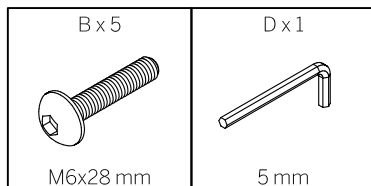

Lainy Counter Stool

24595711/24595704

Step 1

Step 2