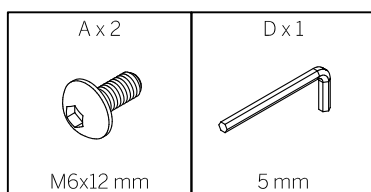

Lainy Counter Stool

24595711/24595704

Step 1