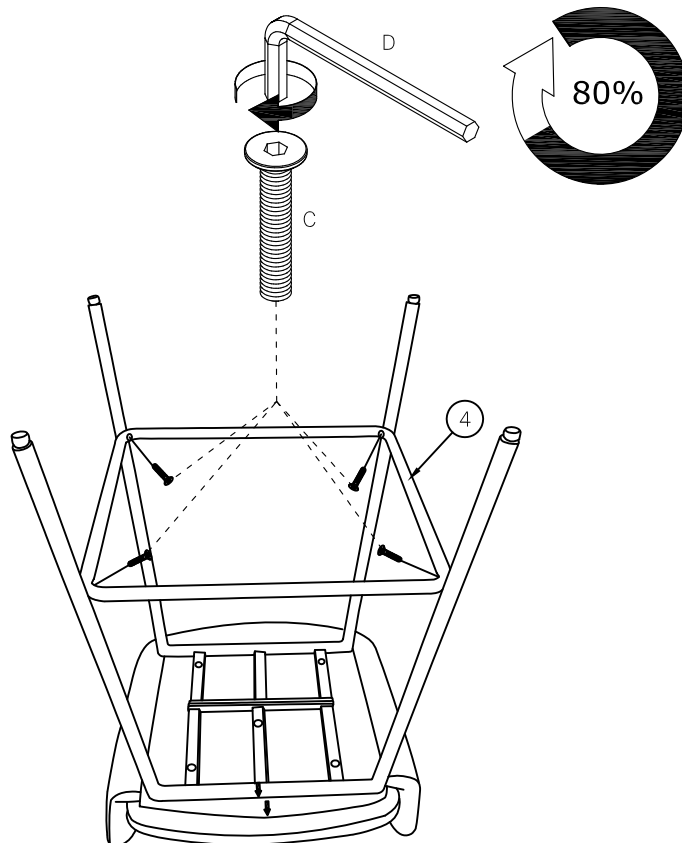

Tools Required (Not Supplied)

DO NOT USE A
POWERDRILL
TO COMPLETE ASSEMBLY

30
min

This assembly requires
one person

Parts

			✓
1	1	485x495x350	
2	1	620x480x170	
3	1	620x480x170	
4	1	Ø16x440x440	

Lainy Counter Stool

24595711/24595704

Step 1

Step 2

Lainy Counter Stool

24595711/24595704

Step 3

Step 4

Lainy Counter Stool

24595711/24595704

Step 5

Ax2
Bx5
Cx4

Step 6

Lainy Counter Stool

24595711/24595704

Step 7