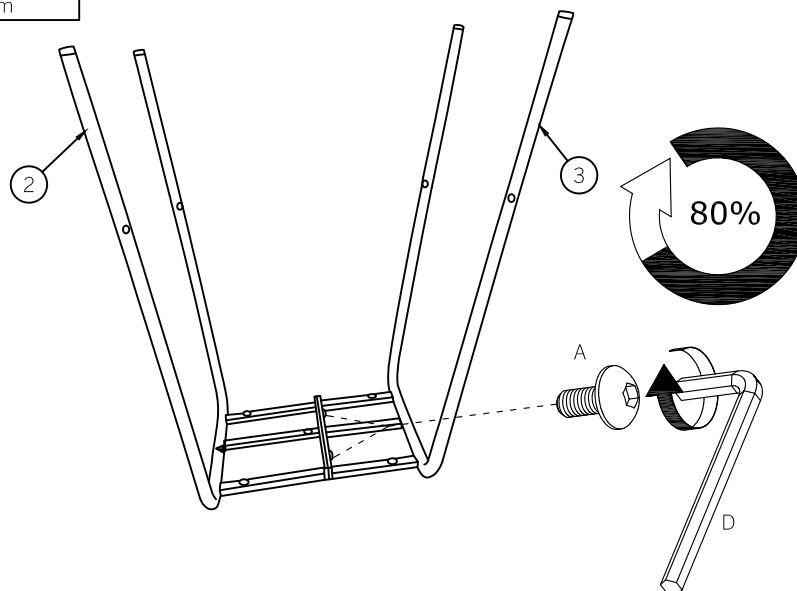

Lainy Counter Stool

24595711/24595704

Step 1