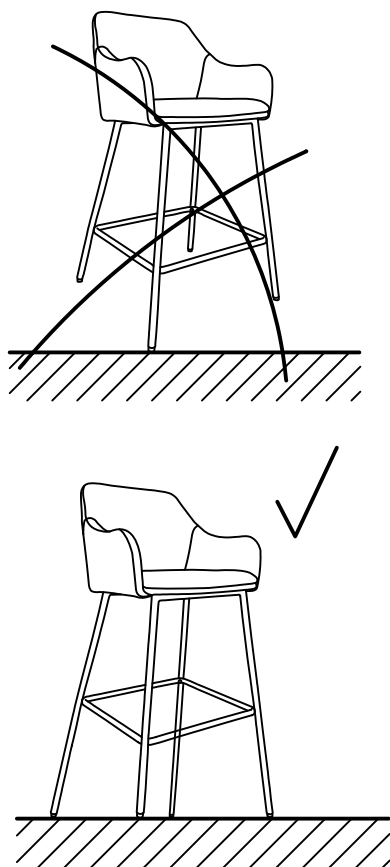

Lainy Counter Stool

24595711/24595704

Thank you for purchasing the Lainy Counter Stool. Before you begin to assemble your new piece of furniture, please check to ensure that all hardware and parts have been supplied. The following page lists all contents included in the carton(s).

Tools Required (Not Supplied)

DO NOT USE A
POWERDRILL
TO COMPLETE ASSEMBLY

30
min

This assembly requires
one person

Parts

			✓
1	1	485x495x350	
2	1	620x480x170	
3	1	620x480x170	
4	1	Ø16x440x440	

Lainy Counter Stool

24595711/24595704

Step 1

Step 2

Lainy Counter Stool

24595711/24595704

Step 3

Step 4

Lainy Counter Stool