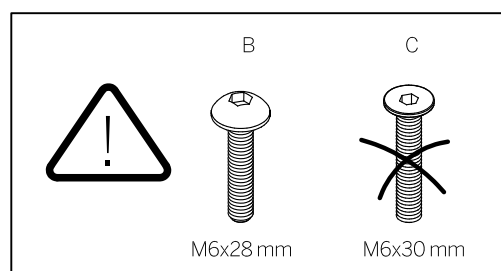

Lainy Counter Stool

24595711/24595704

Step 1

Step 2