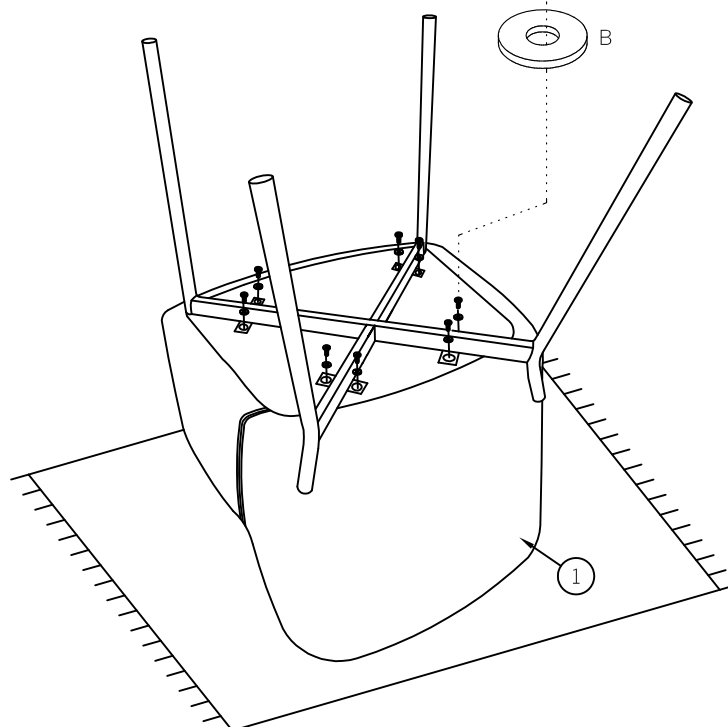

For further care information please refer to the care label attached to the base of your chair.

Lainy Dining Chair Carver

24403511/24403504/24595735

Hardware (Supplied)

A x 8  M6x20 mm	B x 8  Ø6/Ø16 mm	C x 1  5 mm
--	---	---

Tools Required (Not Supplied)

DO NOT USE A
POWERDRILL
TO COMPLETE ASSEMBLY

30
min

This assembly requires
one person

Parts

			✓
1	1	570x410x540	
2	1	690x470x80	
3	1	690x470x80	

Lainy Dining Chair Carver

24403511/24403504/24595735

Step 1

Lainy Dining Chair Carver

24403511/24403504/24595735

Step 2

Step 3

Lainy Dining Chair Carver

24403511/24403504/24595735

Step 4