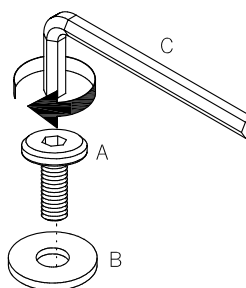

For further care information please refer to the care label attached to the base of your chair.

Lainy Dining Chair Carver

24403511/24403504/24595735

Hardware (Supplied)

A x 8  M6x20 mm	B x 8  Ø6/Ø16 mm	C x 1  5 mm
--	---	---

Tools Required (Not Supplied)

DO NOT USE A
POWERDRILL
TO COMPLETE ASSEMBLY

30
min

This assembly requires
one person

Parts

			✓
1	1	570x410x540	
2	1	690x470x80	
3	1	690x470x80	

Lainy Dining Chair Carver

24403511/24403504/24595735

Step 1

Lainy Dining Chair Carver

24403511/24403504/24595735

Step 2

Step 3

Lainy Dining Chair Carver

24403511/24403504/24595735

Step 4