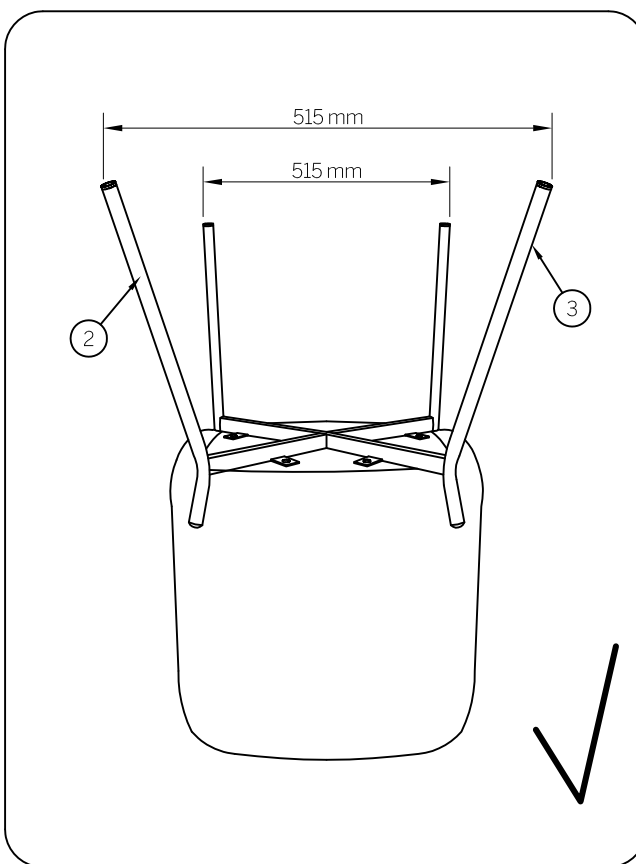

Lainy Dining Chair Carver

24403511/24403504/24595735

Step 1