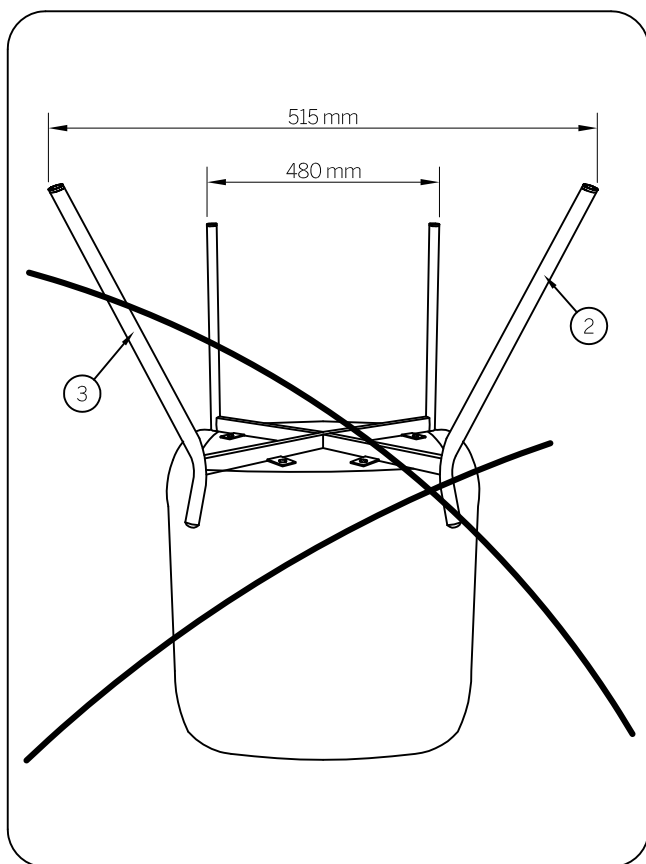

Lainy Dining Chair Carver

24403511/24403504/24595735

Step 1