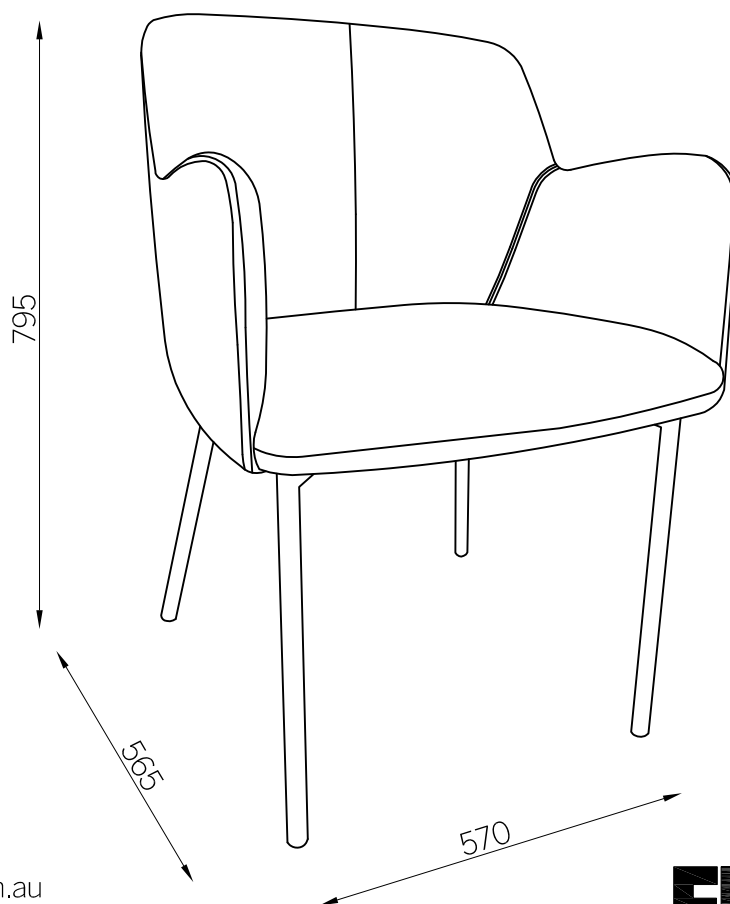

For further care information please refer to the care label attached to the base of your chair.

Lainy Dining Chair Carver

24403511/24403504/24595735

Hardware (Supplied)

A x 8  M6x20 mm	B x 8  Ø6/Ø16 mm	C x 1  5 mm
--	---	---