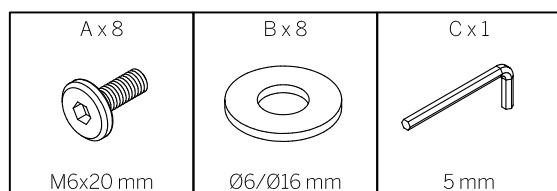

Lainy Dining Chair Carver

24403511/24403504/24595735

Step 2

Step 3