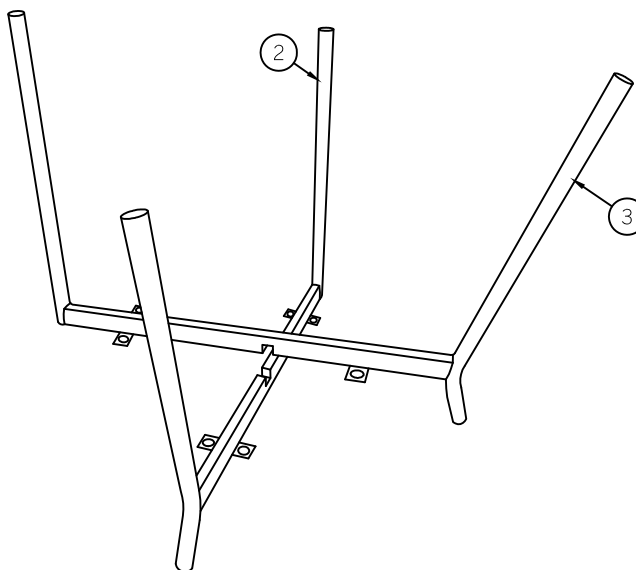

Lainy Dining Chair Carver

24403511/24403504/24595735

Step 2