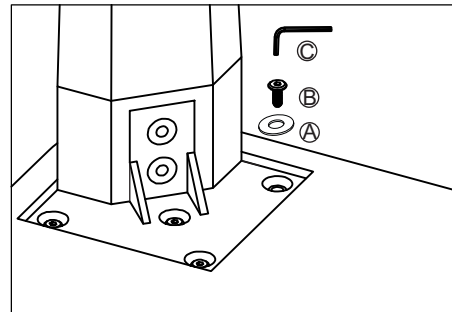

LEXI DINING TABLE

24596251/24596244

Hardware (Supplied)

Washer 8 x 20
16 Pcs

Bolt M8 x 15
16 Pcs

Allen key M4
1 Pc

Parts

1 Pc

4 Pcs

Step 1:

Attention! Put the table on a rug or similar to help product surface from scratching

LEXI DINING TABLE

24596251/24596244

Step 2:

Finish: