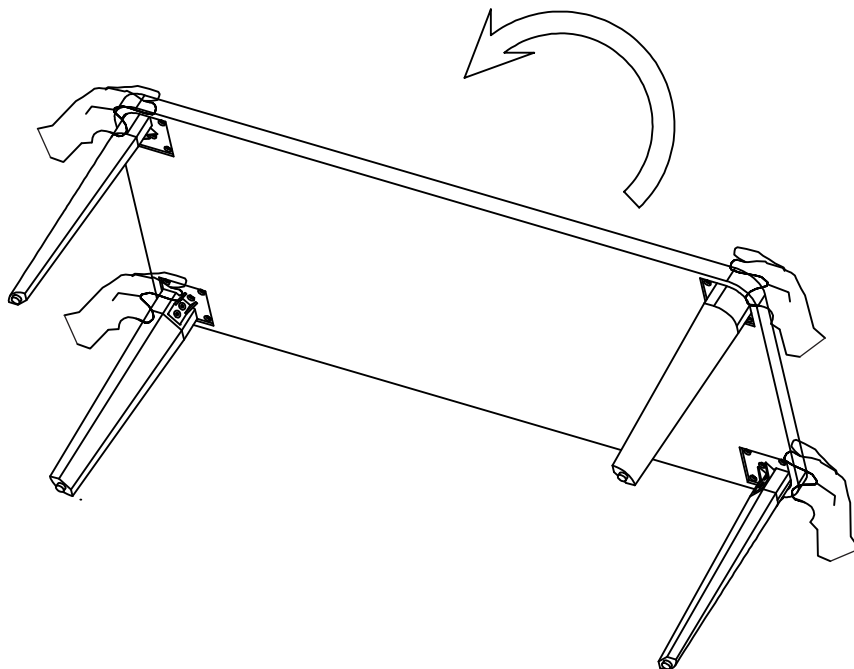

LEXI DINING TABLE

24596251/24596244

Hardware (Supplied)

Washer 8 x 20
16 Pcs

Bolt M8 x 15
16 Pcs

Allen key M4
1 Pc

Parts

1 Pc

4 Pcs

Step 1:

Attention! Put the table on a rug or similar to help product surface from scratching

LEXI DINING TABLE

24596251/24596244

Step 2:

Finish: