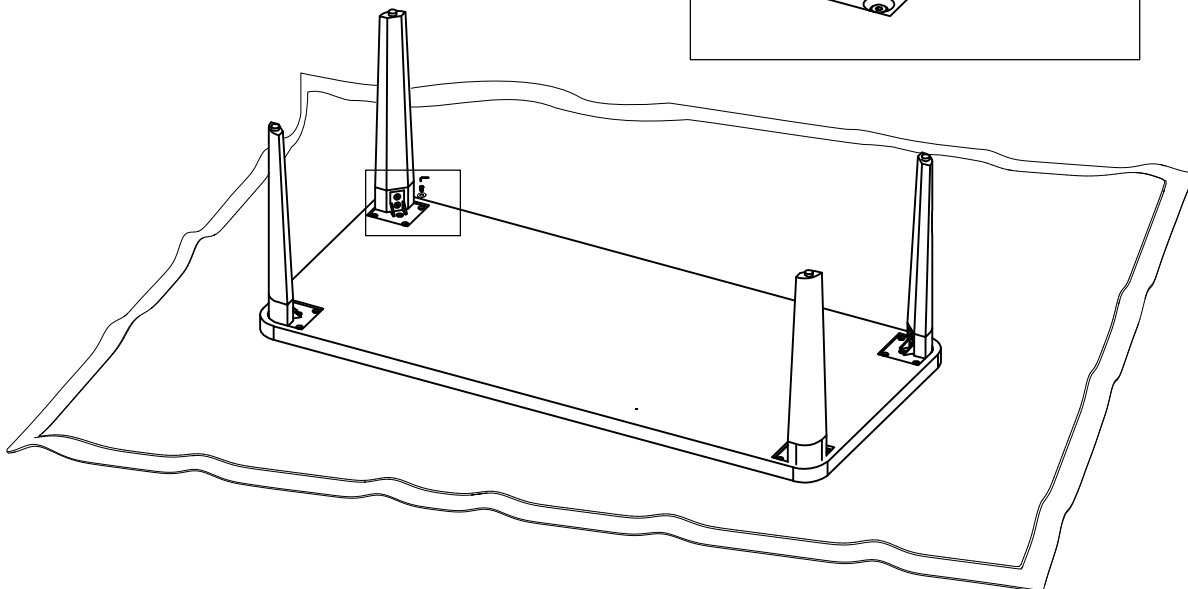

LEXI DINING TABLE

24596251/24596244

Hardware (Supplied)

Washer 8 x 20
16 Pcs

Bolt M8 x 15
16 Pcs

Allen key M4
1 Pc

Parts

1 Pc

4 Pcs

Step 1:

Attention! Put the table on a rug or similar to help product surface from scratching