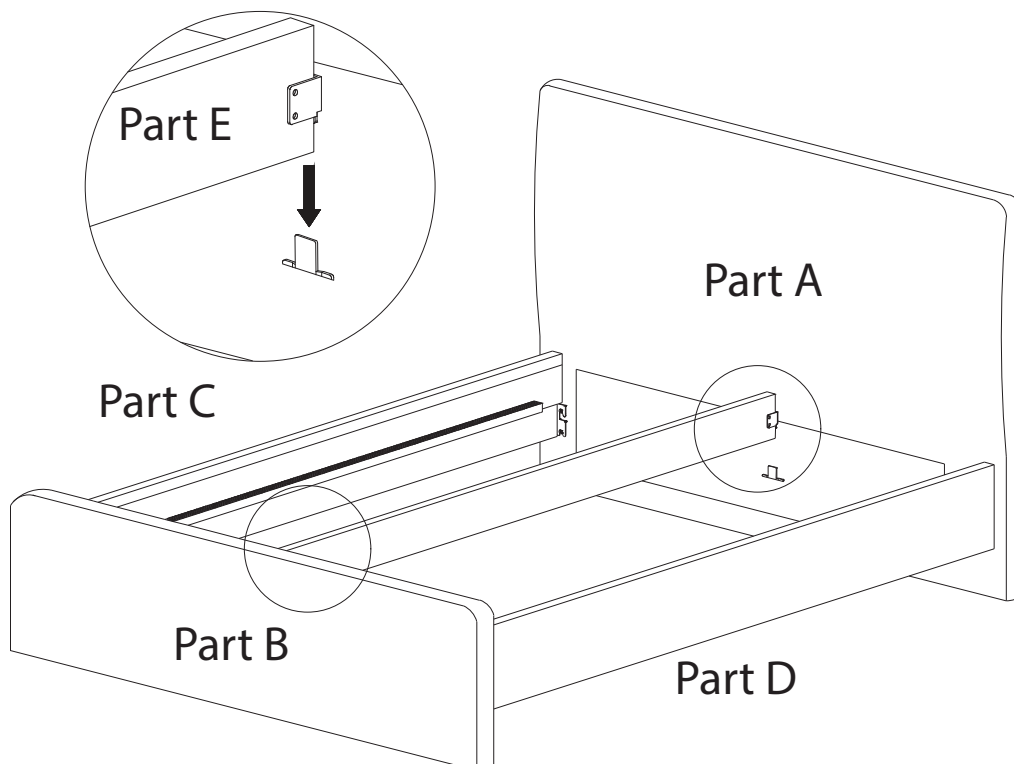

Ava Bed - Double

Light Grey - 24597159 / 24597135 / 24597142 / 24597197
Oatmeal - 24597166 / 24597180 / 24597173 / 24597227

Step 1.

Step 2.