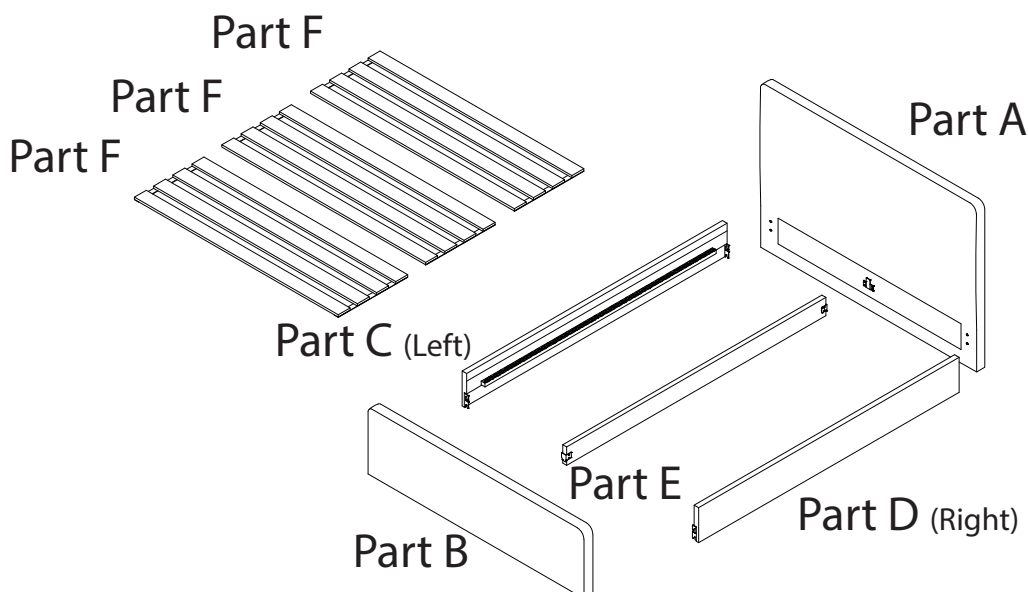

## Hardware (Supplied)

JCBB SCREW M8 x 30mm  
(Pre-attached to headboard and footboard)

8 x Part G

ALLEN KEY M8

1 x Part H