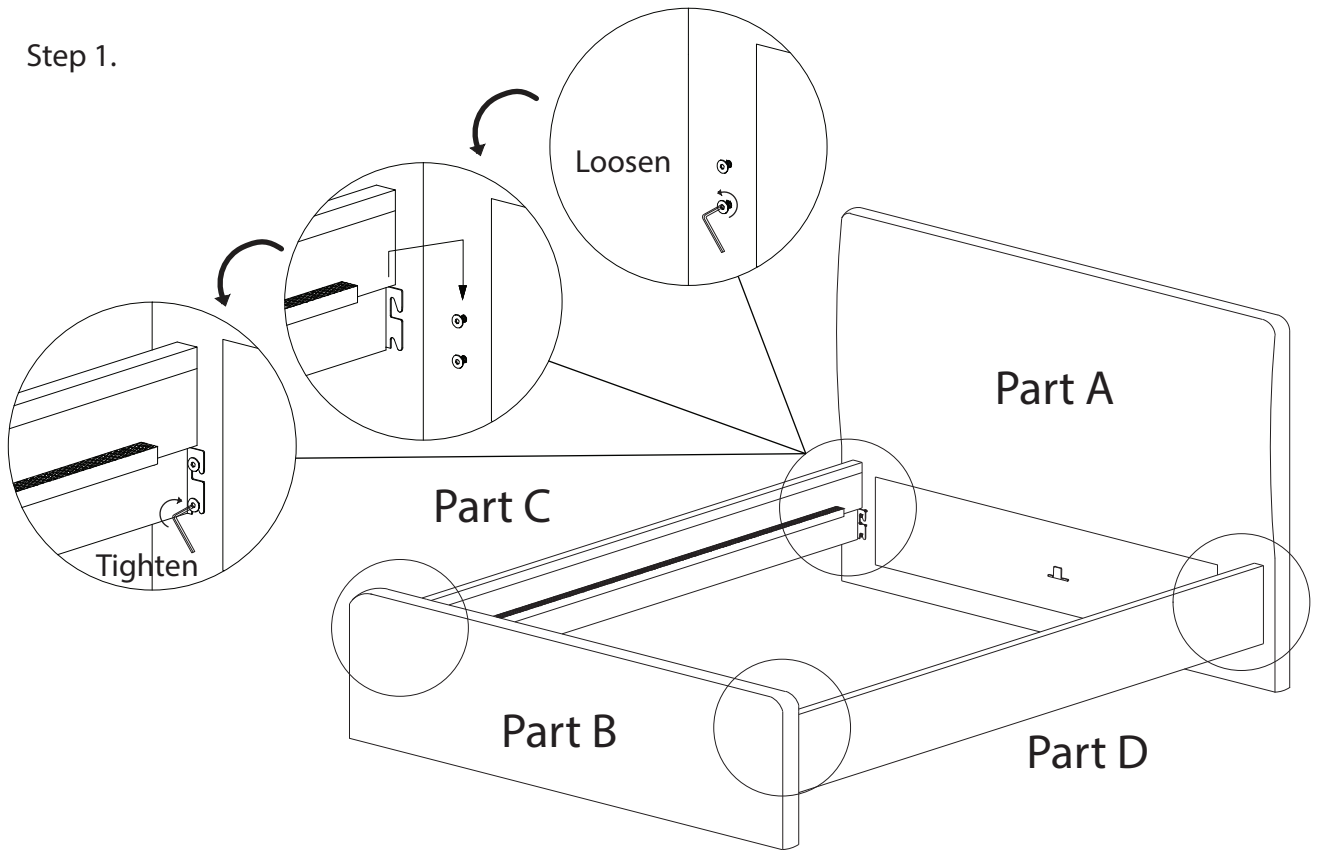

Ava Bed - Double

Light Grey - 24597159 / 24597135 / 24597142 / 24597197
Oatmeal - 24597166 / 24597180 / 24597173 / 24597227

Step 1.