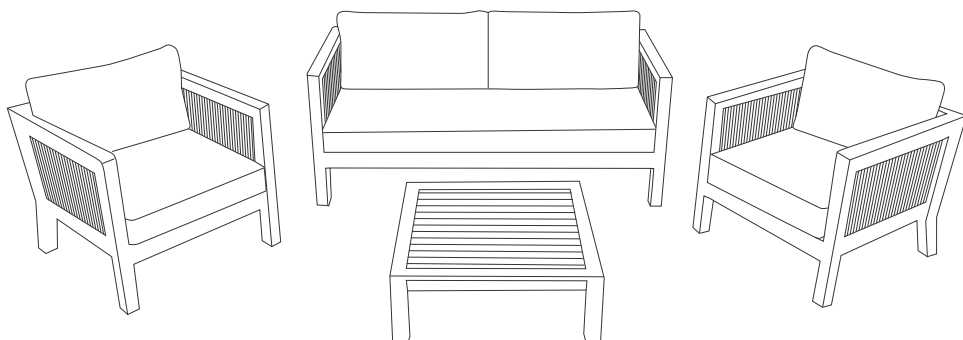

Tidal

Outdoor range