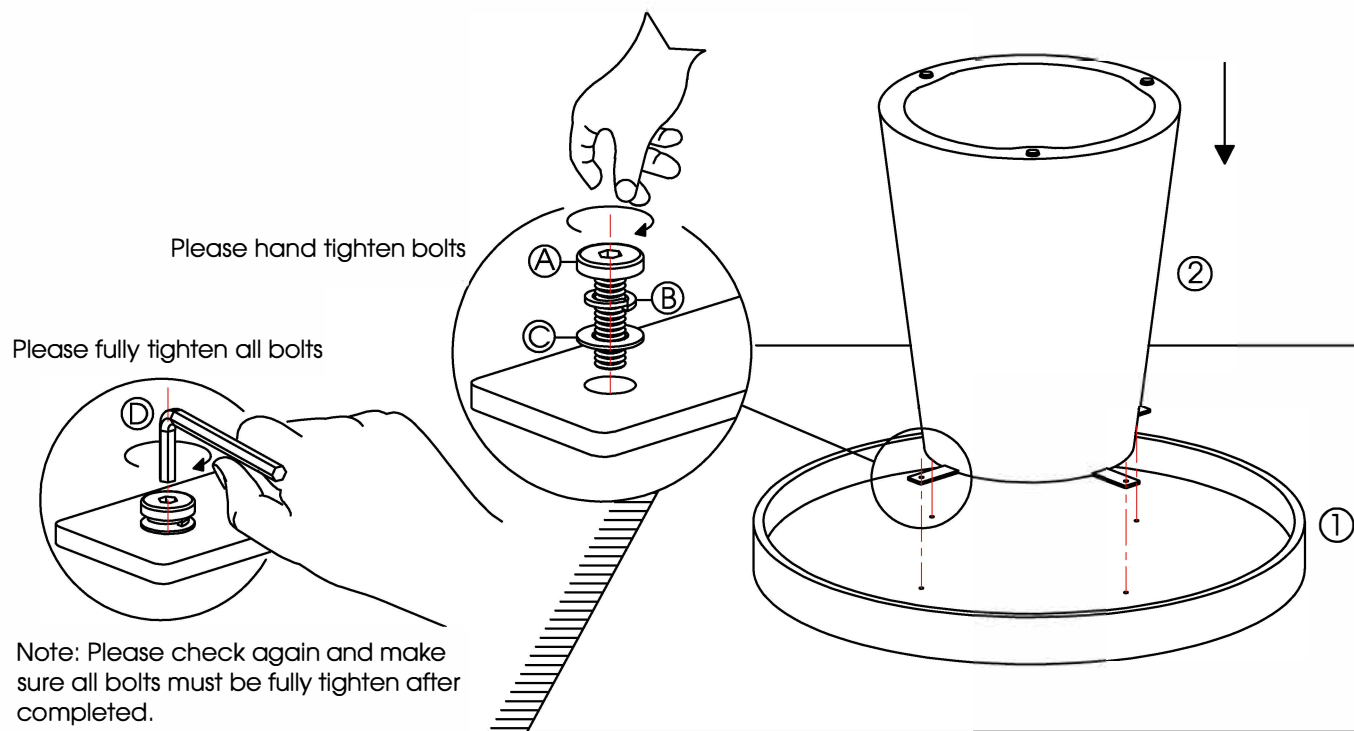

BISCAY DINING TABLE TERRAZZO WHITE

24603621 - 24603614

Hardware (Supplied)

Ⓐ x 4
M6x20

Ⓑ x 4
Ø12

Ⓒ x 4
Ø16

Ⓓ x 1
M4

Parts

① x 1

② x 1

BISCAY DINING TABLE TERRAZZO WHITE

24603621 - 24603614

Step 1.

Attention!
Put the item on a rug or similar to help protect surfaces from scratching.
Do not fully tighten.

Finished.

ADJUST
FEET LEVELERS