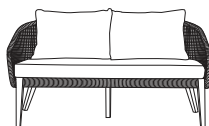

Sofa
w 157 d 77 h 81