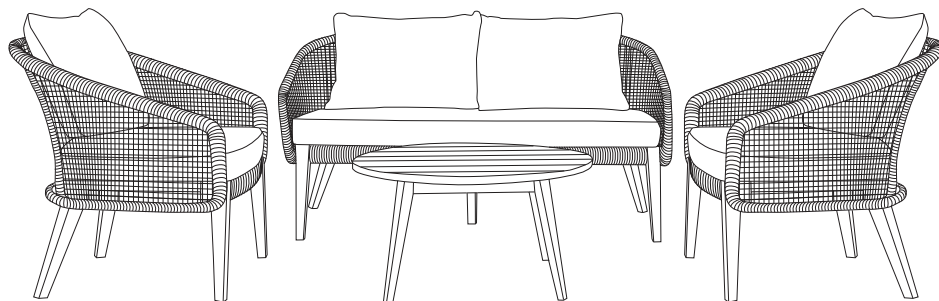

Imu

Outdoor range

THE STORY

The Imu range will bring understated style to your outdoors with its organic frame and woven rope design. Made from Eucalyptus timber that is hardwearing, this range is also designed to bring endless comfort during the warmer months.

MATERIALS

Acacia timber frame with polyester rope. Foam filled cushions.

FABRIC & COLOURS

In grey & natural. 100% polyester.