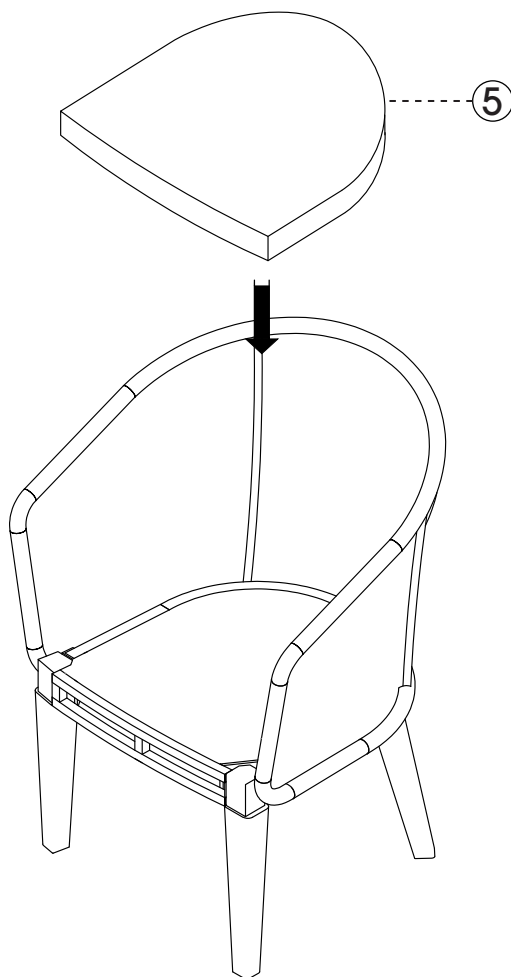

Imu Dining Chair Grey/White

24212564/24412841

Step 2.