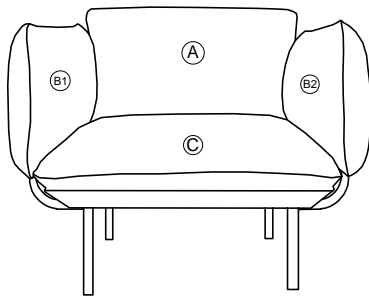

Spanner 10 x 76 mm

Parts

A		Back cushion	1
B1		Left armrest cushion	1
B2		Right armrest cushion	1
C		Seat cushion	1

D		Seat frame	1
E		Back frame	1
F		Armrest frame	2
G		Leg	4
I		Bracket	06

30 mins

Kattai Armchair Light Grey