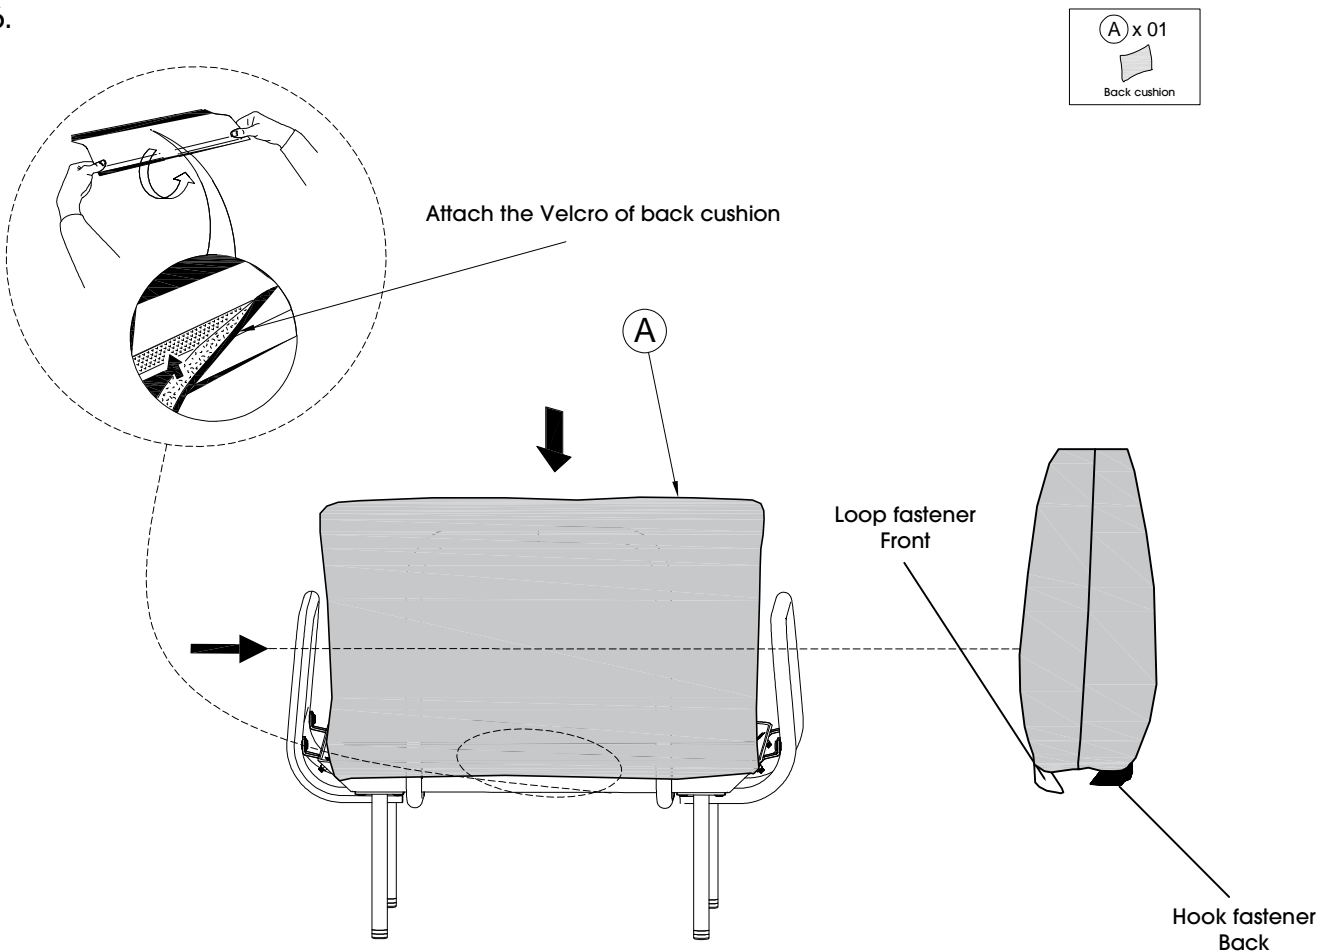

Kattai Armchair Light Grey

24605090

Step 5.

Step 6.