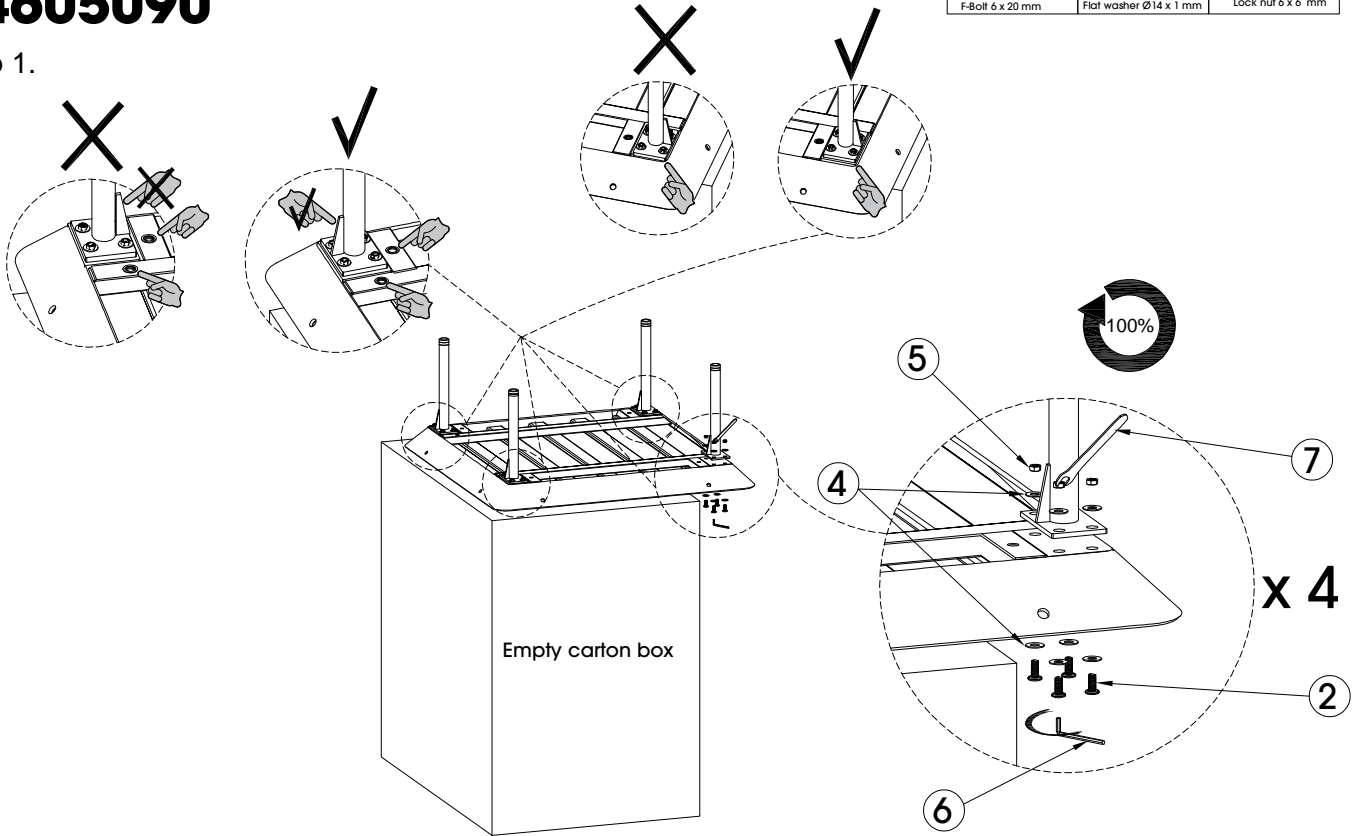

Spanner 10 x 76 mm

Parts

A		Back cushion	1
B1		Left armrest cushion	1
B2		Right armrest cushion	1
C		Seat cushion	1

D		Seat frame	1
E		Back frame	1
F		Armrest frame	2
G		Leg	4
I		Bracket	06

30 mins

Kattai Armchair Light Grey

24605090

<p>② x 16</p>  <p>F-Bolt 6 x 20 mm</p>	<p>④ x 32</p>  <p>Flat washer Ø14 x 1 mm</p>	<p>⑤ x 16</p>  <p>Lock nut 6 x 6 mm</p>
---	---	--

Step 1.

Step 2.

<p>③ x 06</p>  <p>F-Bolt 6 x 40 mm</p>	<p>① x 06</p>  <p>Flat washer Ø18 x 1 mm</p>
---	---