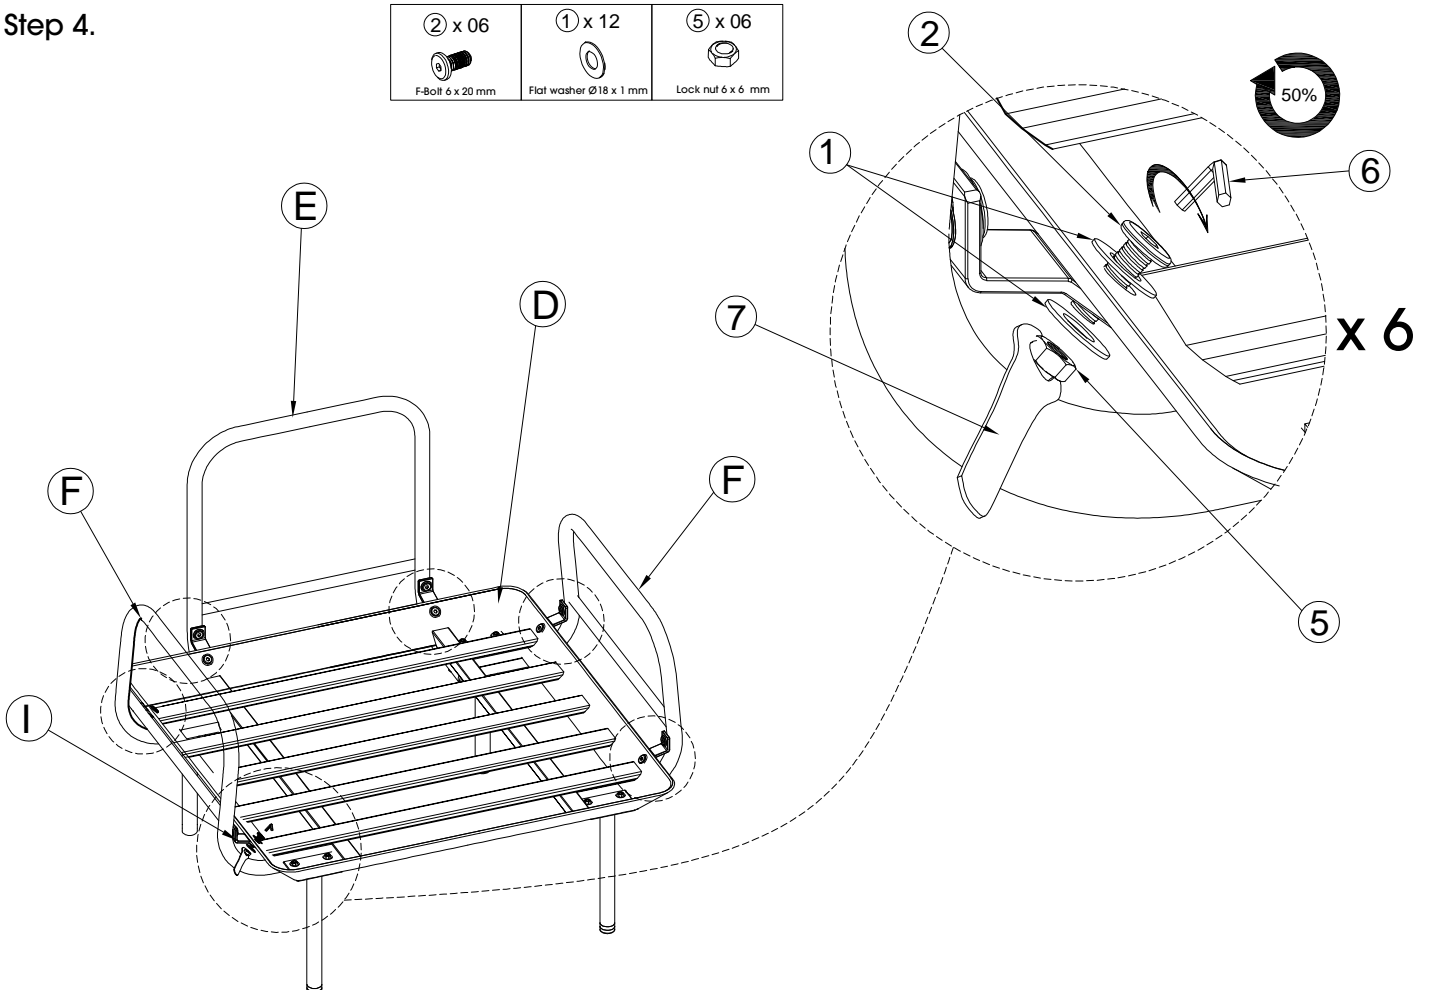

Kattai Armchair Light Grey

24605090

<p>2 x 06</p>  <p>F-Bolt 6 x 20 mm</p>	<p>1 x 06</p>  <p>Flat washer Ø18 x 1 mm</p>	<p>1 x 06</p>  <p>Bracket</p>
---	---	--

Step 3.

Step 4.

<p>2 x 06</p>  <p>F-Bolt 6 x 20 mm</p>	<p>1 x 12</p>  <p>Flat washer Ø18 x 1 mm</p>	<p>5 x 06</p>  <p>Lock nut 6 x 6 mm</p>
---	---	--