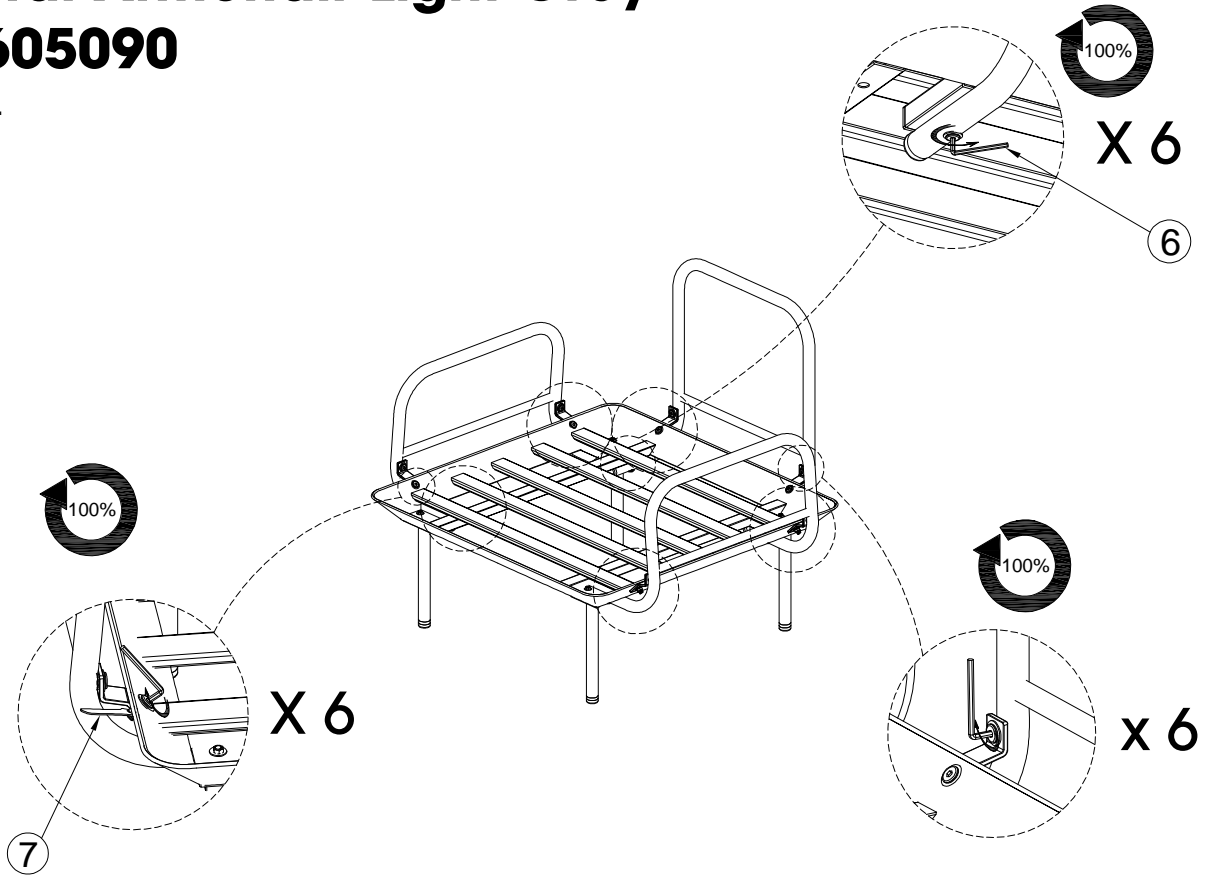

Kattai Armchair Light Grey

24605090

Step 5.