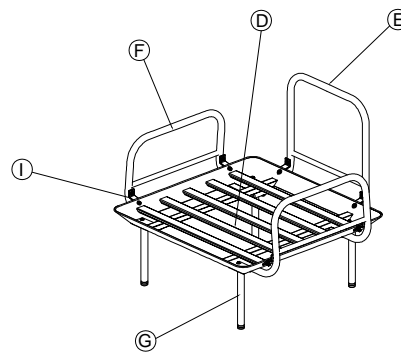

Spanner 10 x 76 mm

Parts

A		Back cushion	1
B1		Left armrest cushion	1
B2		Right armrest cushion	1
C		Seat cushion	1

D		Seat frame	1
E		Back frame	1
F		Armrest frame	2
G		Leg	4
I		Bracket	06

30 mins

Kattai Armchair Light Grey