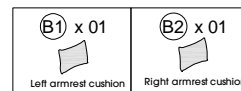

Kattai Armchair Light Grey

24605090