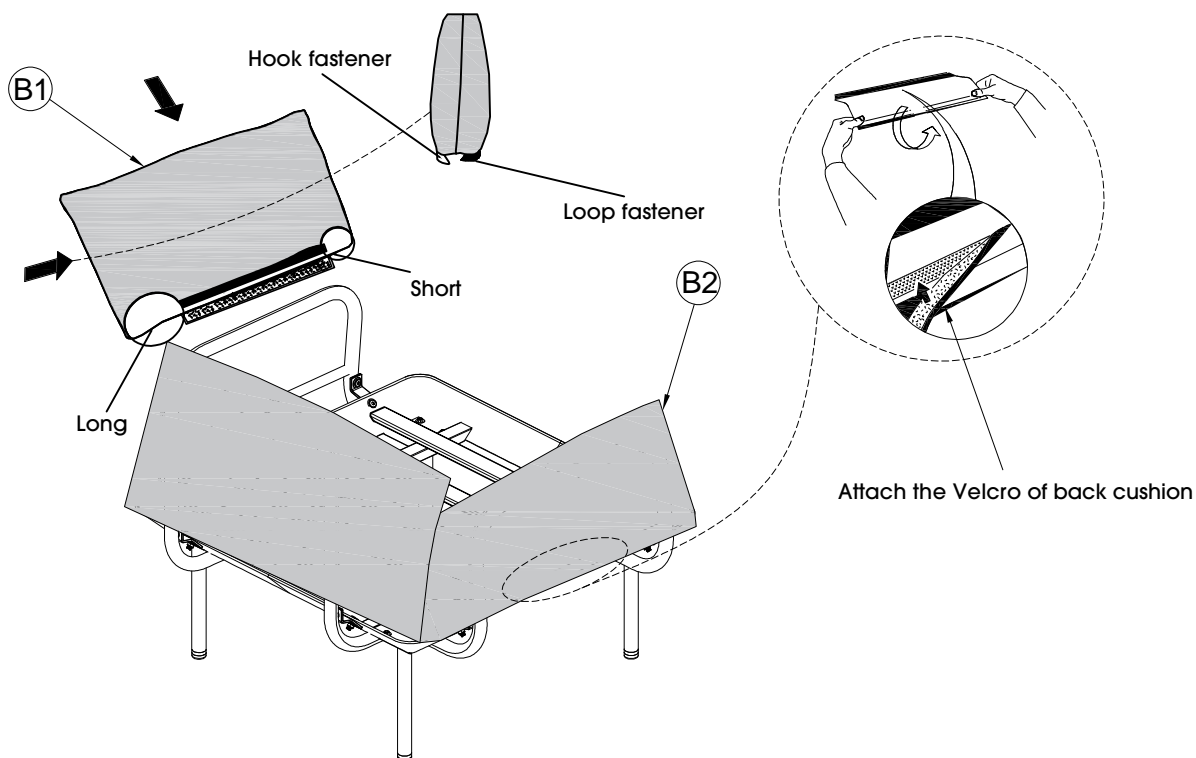

Kattai Armchair Light Grey

24605090

Step 7.