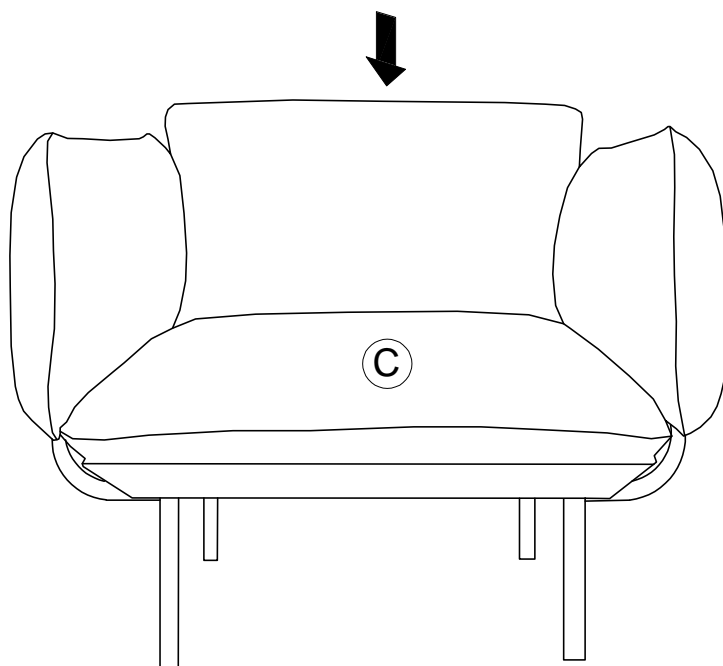

Kattai Armchair Light Grey

24605090

Step 7.

Step 8.