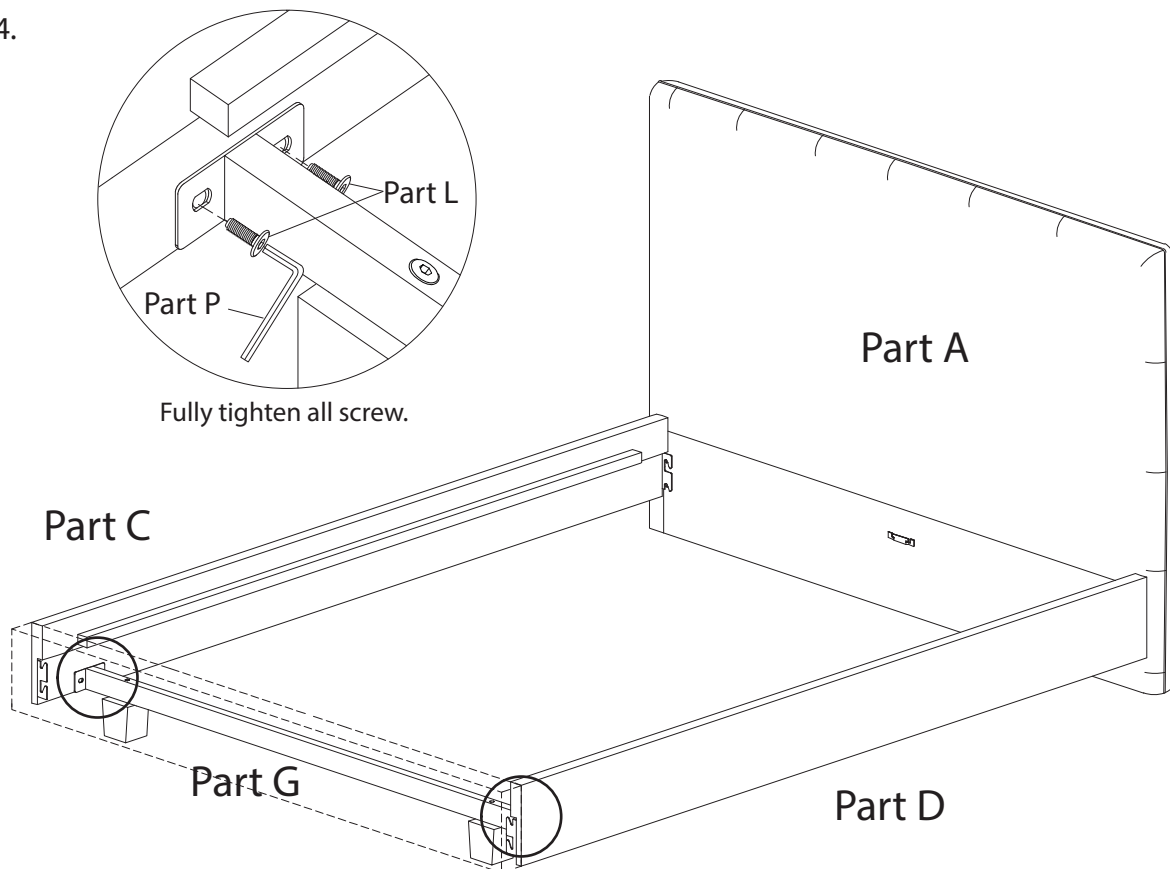

Inez Bed - Queen

Pewter - 24605281 / 24605304 / 24605298

Snow - 24605236 / 24605243 / 24605298

Step 3.

Step 4.