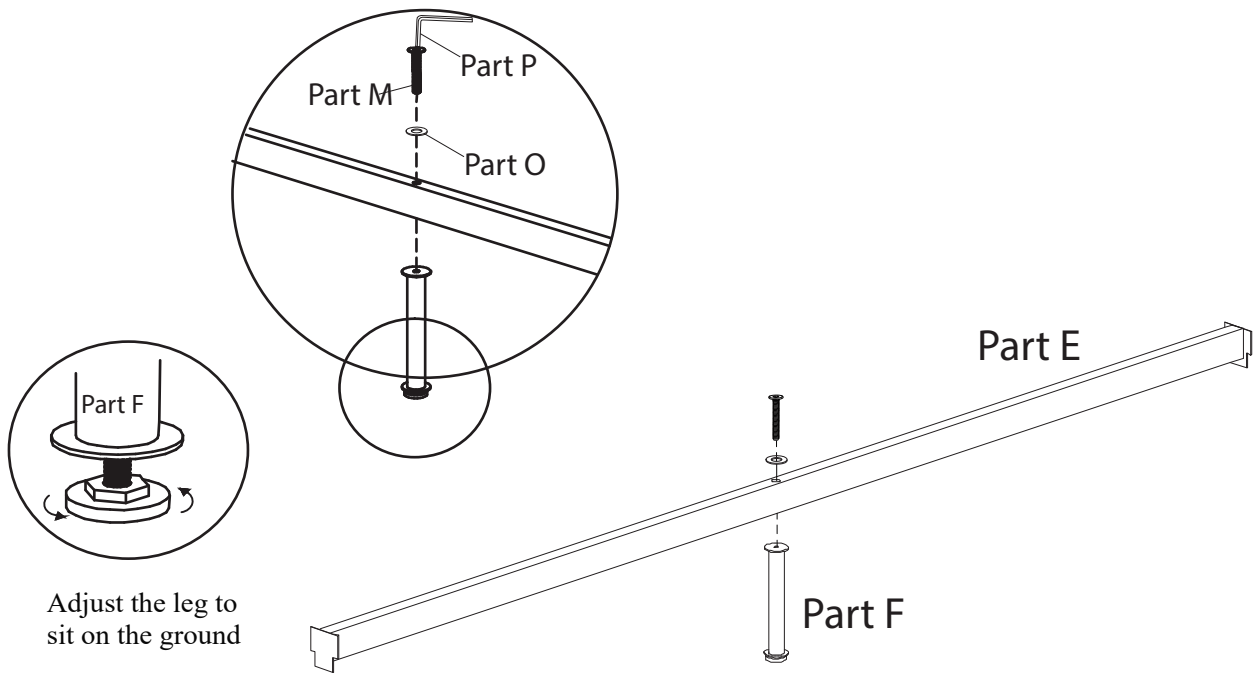

Inez Bed - Queen

Pewter - 24605281 / 24605304 / 24605298

Snow - 24605236 / 24605243 / 24605298

Step 5.