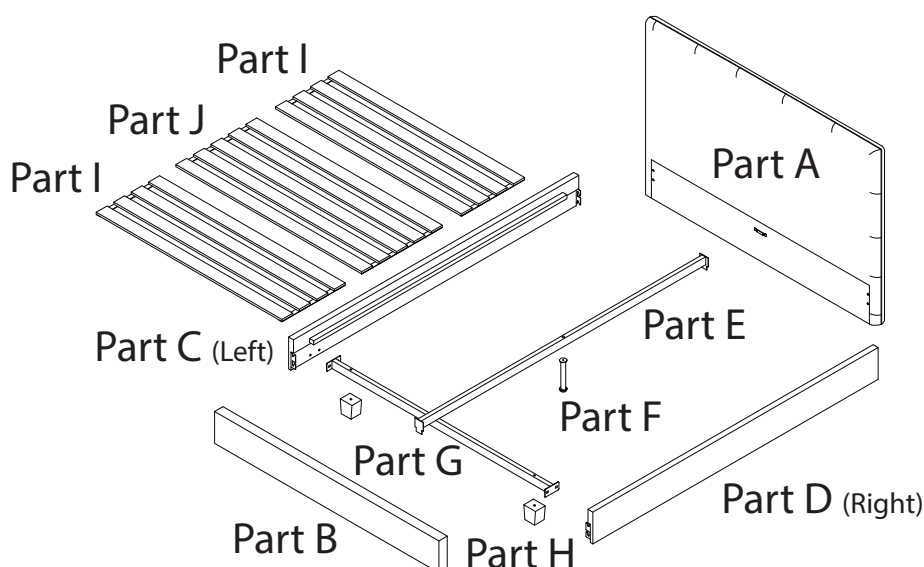

## Hardware (Supplied)

JCBB SCREW  
M8 x 30mm  
(Pre-attached)

JCBB SCREW  
M8 x 20mm

JCBB SCREW  
M8 x 60mm

JCBB SCREW  
M8 x 80mm

WASHER M8

ALLEN KEY M8

8 x Part K   4 x Part L   1 x Part M   2 x Part N   3 x Part O   1 x Part P