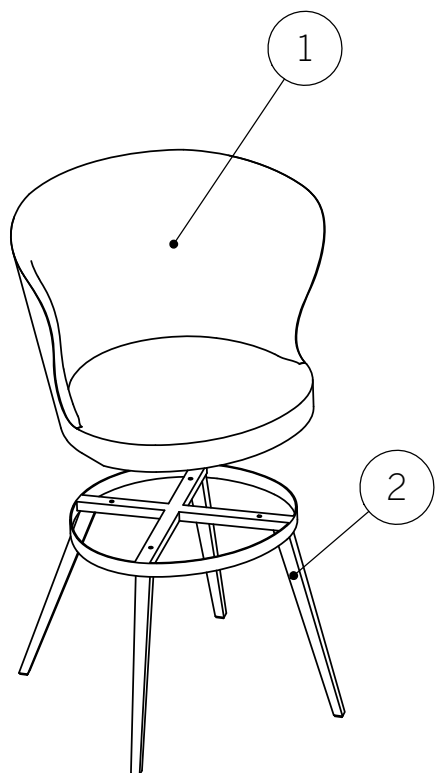

## Hardware(Supplied)

A x 4  M6x35mm	B x 4  Ø16mm	C x 1  5mm
---	---	---

DO NOT USE A  
POWERDRILL  
TO COMPLETE ASSEMBLY

30  
min

This assembly requires  
one person

## Parts

			✓
1	1	605x580x425	
2	1	490x485x428	

# Selena Carver Chair

24606493/24606486/24606509/24606455

Step 1

A x 4  M6x35mm	B x 4  Ø16mm	C x 1  5mm
---	---	---