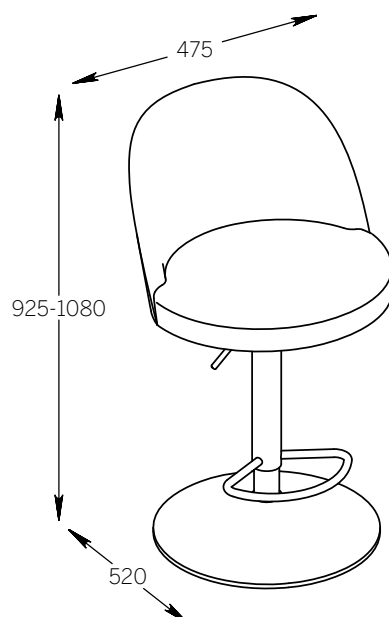

Selena Counter Stool

24606523/24606530/24606554/24606578

Thank you for purchasing the Selena Counter Stool. Before you begin to assemble your new piece of furniture, please check to ensure that all hardware and parts have been supplied. The following page lists all contents included in the carton(s).

For further care information please refer to the care label attached to the base of your chair.

Selena Counter Stool

24606523/24606530/24606554/24606578

Hardware(Supplied)

A x 4  M6x16mm	B x 4  Ø18mm	C x 1  5mm
---	---	---

DO NOT USE A
POWERDRILL
TO COMPLETE ASSEMBLY

30
min

This assembly requires
one person

Parts

			✓
1	1	475x505x355	
2	1	300x260x402	
3	1	390x50x50	
4	1	450x450x85	

Selena Counter Stool

24606523/24606530/24606554/24606578

Step 1

Warning
Remove the cap from the gas lift piston before assembly.

Step 2

A x 4  M6x16mm	B x 4  Ø18mm	C x 1  5mm
--	--	--

Selena Counter Stool

24606523/24606530/24606554/24606578

Step 3

Selena Counter Stool