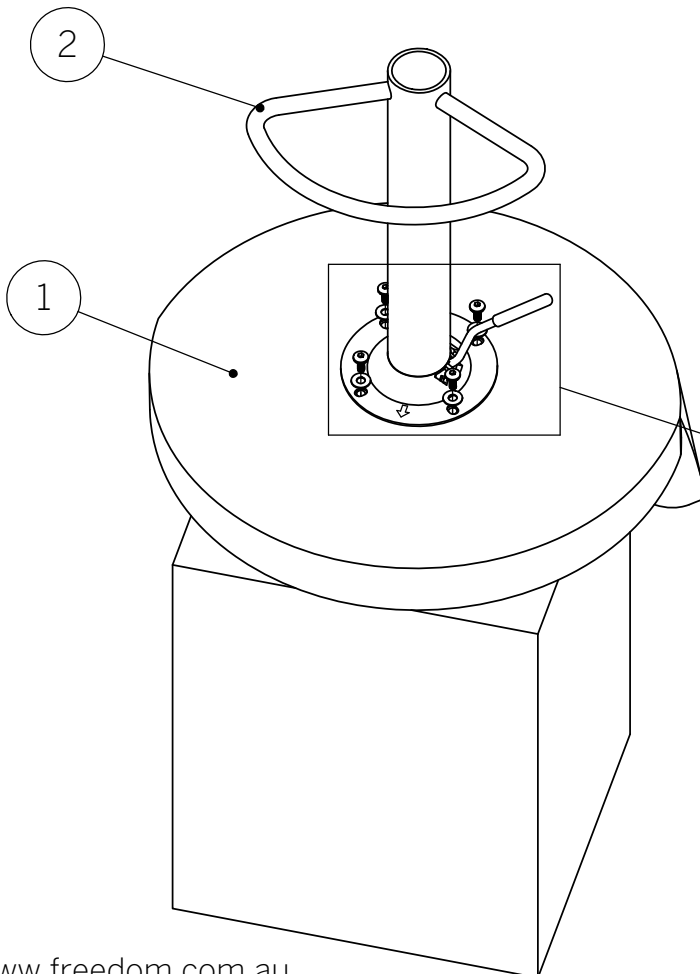

Step 1

Warning
Remove the cap from the gas lift piston before assembly.

Step 2

A x 4  M6x16mm	B x 4  Ø18mm	C x 1  5mm
--	--	--

Selena Counter Stool

24606523/24606530/24606554/24606578

Step 3

Selena Counter Stool