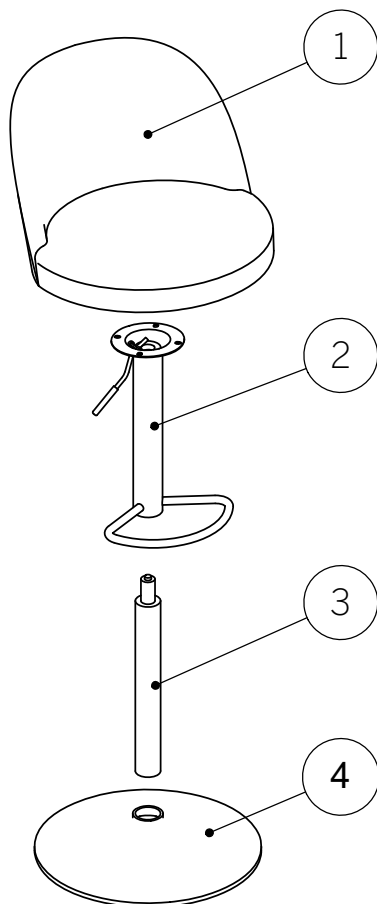

For further care information please refer to the care label attached to the base of your chair.

Selena Counter Stool

24606523/24606530/24606554/24606578

Hardware(Supplied)

A x 4  M6x16mm	B x 4  Ø18mm	C x 1  5mm
---	---	---

DO NOT USE A
POWERDRILL
TO COMPLETE ASSEMBLY

30
min

This assembly requires
one person

Parts

			✓
1	1	475x505x355	
2	1	300x260x402	
3	1	390x50x50	
4	1	450x450x85	

Selena Counter Stool

24606523/24606530/24606554/24606578

Step 1

Warning
Remove the cap from the gas lift piston before assembly.

Step 2

A x 4  M6x16mm	B x 4  Ø18mm	C x 1  5mm
--	--	--

Selena Counter Stool

24606523/24606530/24606554/24606578

Step 3

Selena Counter Stool