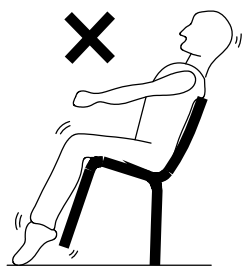

Step 1

Warning
Remove the cap from the gas lift piston before assembly.

Step 2

A x 4  M6x16mm	B x 4  Ø18mm	C x 1  5mm
--	--	--

Selena Counter Stool

24606523/24606530/24606554/24606578

Step 3

Selena Counter Stool