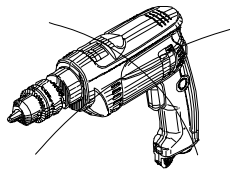

Selena Counter Stool

24606523/24606530/24606554/24606578

Hardware(Supplied)

A x 4 M6x16mm	B x 4 Ø18mm	C x 1 5mm

DO NOT USE A
POWERDRILL
TO COMPLETE ASSEMBLY

30
min

This assembly requires
one person