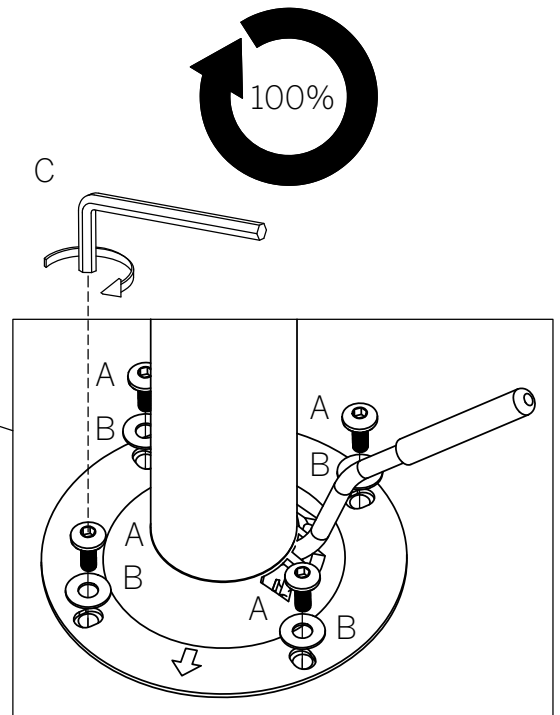

Step 1

Warning
Remove the cap from the gas lift piston before assembly.

Step 2

A x 4  M6x16mm	B x 4  Ø18mm	C x 1  5mm
--	--	--

Selena Counter Stool

24606523/24606530/24606554/24606578

Step 3

Selena Counter Stool