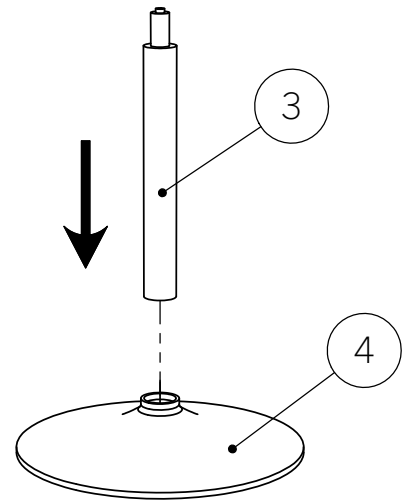

DO NOT USE A
POWERDRILL
TO COMPLETE ASSEMBLY

30
min

This assembly requires
one person

Parts

			✓
1	1	475x505x355	
2	1	300x260x402	
3	1	390x50x50	
4	1	450x450x85	

Selena Counter Stool

24606523/24606530/24606554/24606578

Step 1

Warning
Remove the cap from the gas lift piston before assembly.

Step 2

A x 4  M6x16mm	B x 4  Ø18mm	C x 1  5mm
--	--	--

Selena Counter Stool

24606523/24606530/24606554/24606578

Step 3

Selena Counter Stool