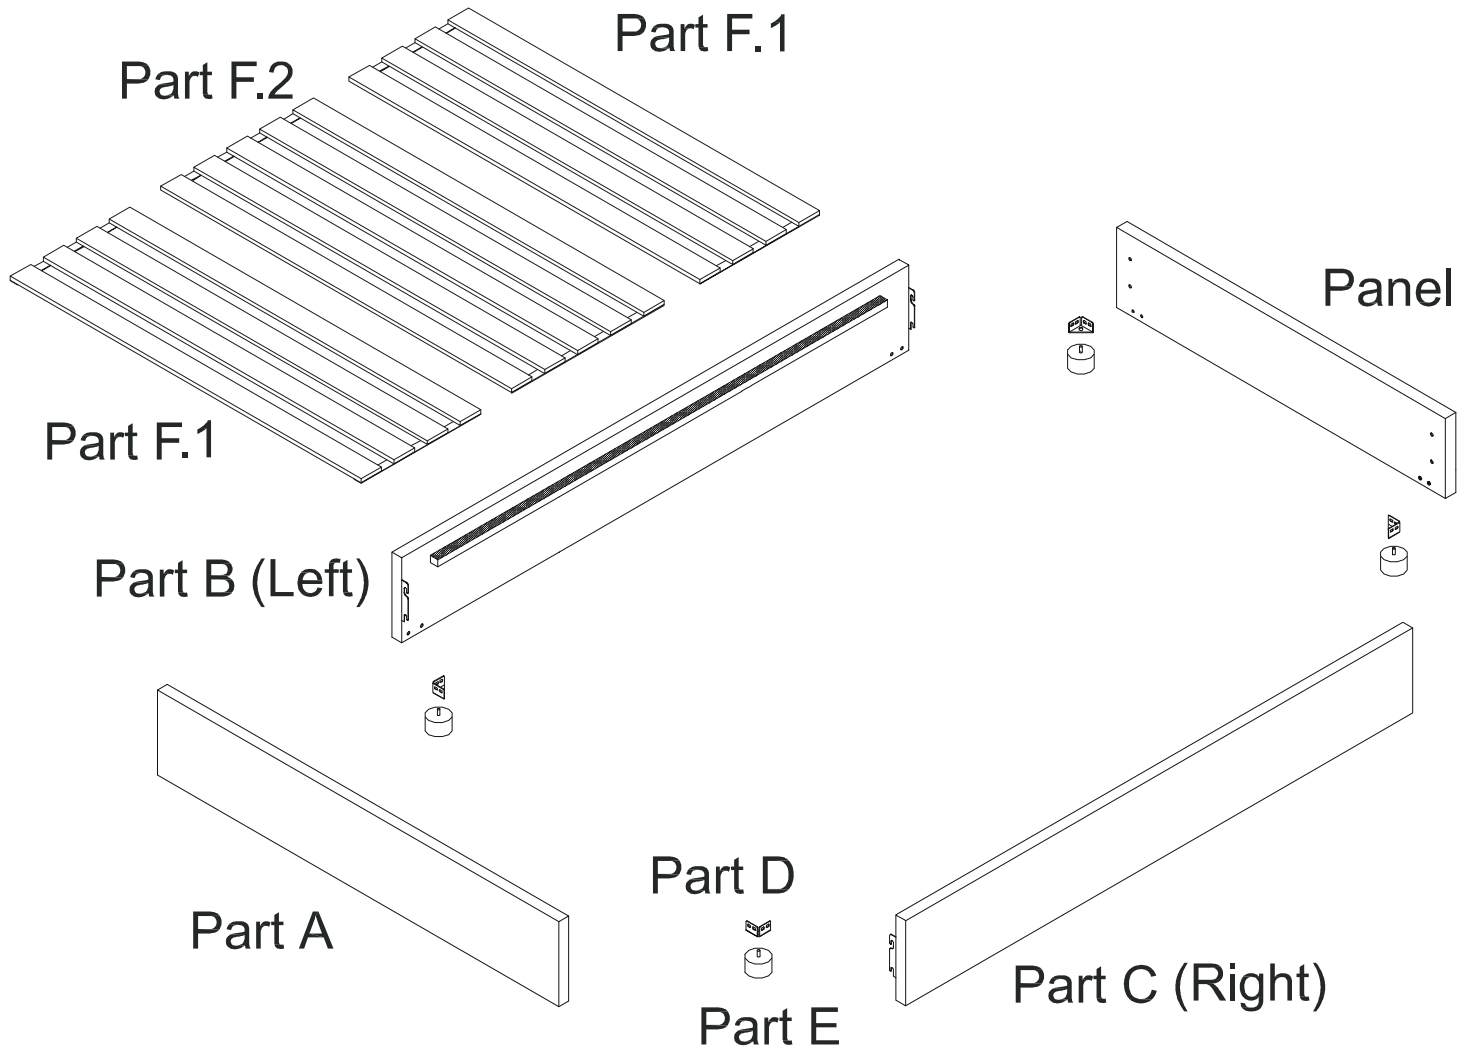

2xPart U

M6 x 30mm

(Pre-attached 4pcs)

8xPart W

CAP NUT M8

2xPart AD

ALINA STANDARD BASE with PANEL HEADBOARD
KING SINGLE

24607179/24605953/24605946

ALINA STANDARD BASE with PANEL HEADBOARD

KING SINGLE

Step 1.

Step 2.

KING SINGLE

Step 3.

Step 4.

KING SINGLE