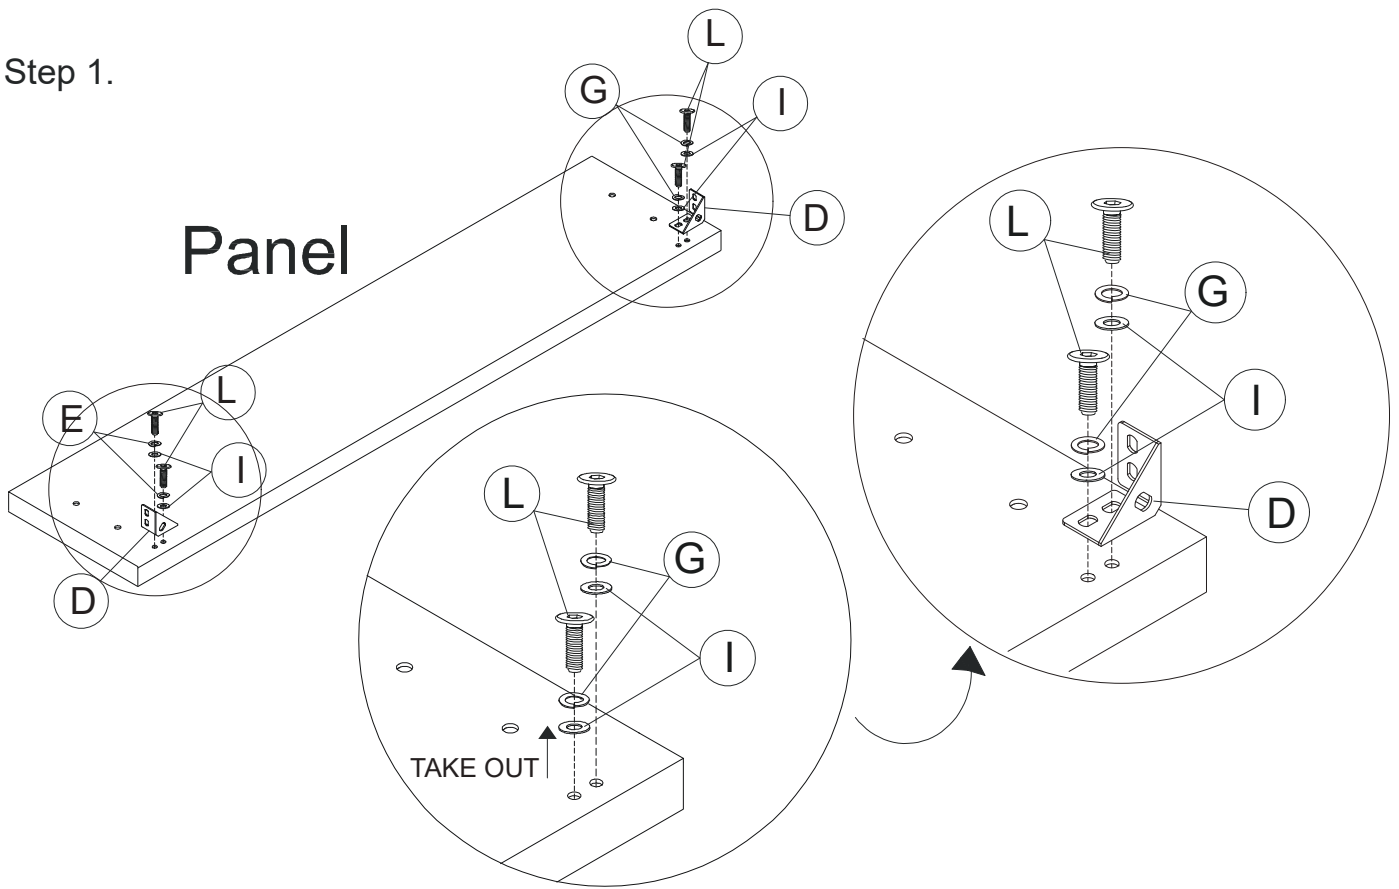

KING SINGLE

Step 1.