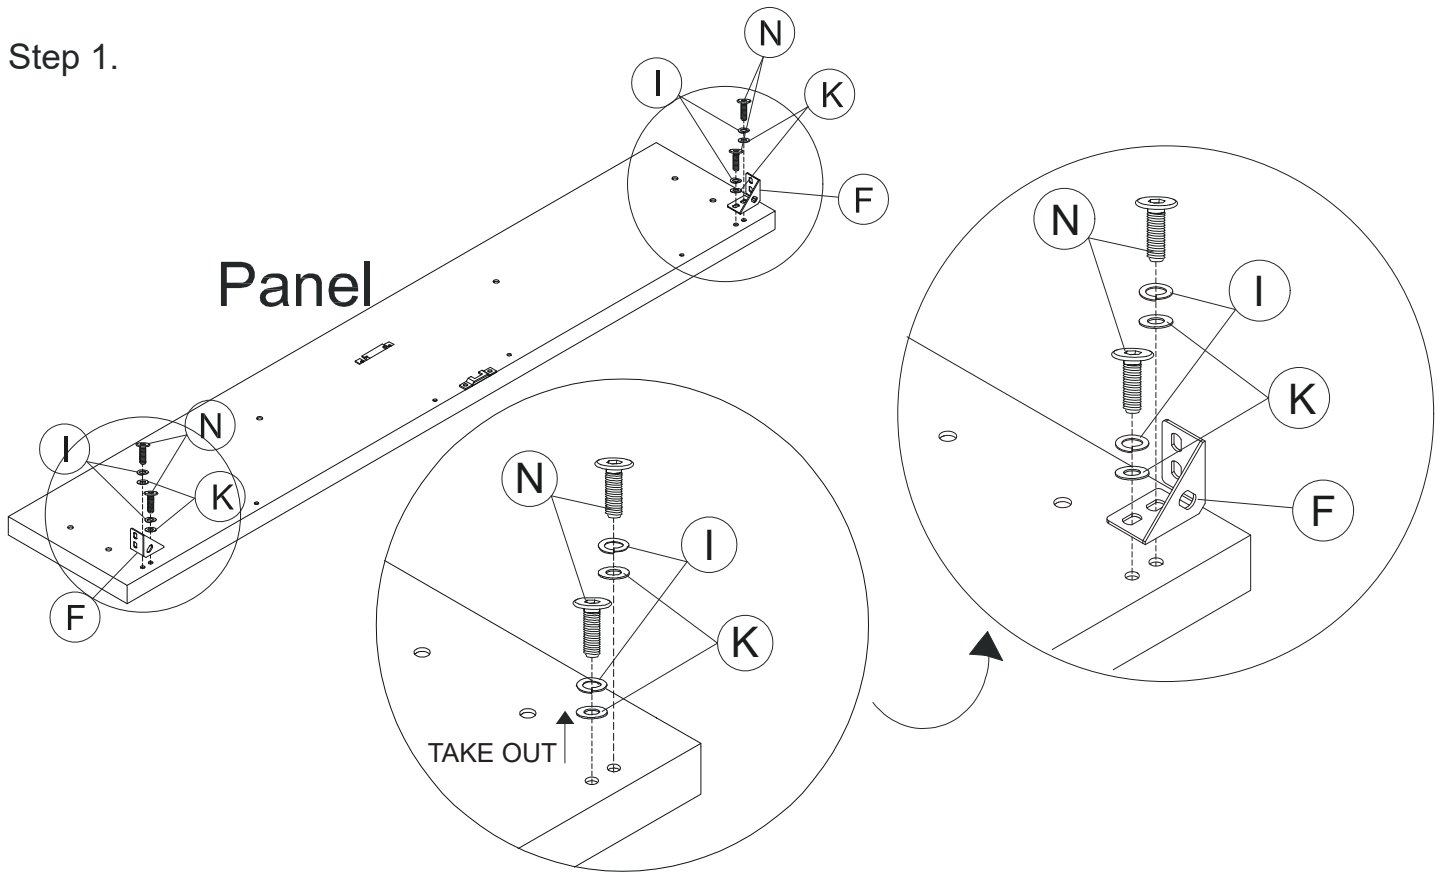

2xPart U

M6 x 30mm  
(Pre-attached 4pcs)

8xPart W

CAP NUT M8

2xPart AD

ALINA STANDARD BASE with PANEL HEADBOARD  
KING

24607247/24607223/24605984  
24606059/24605977

ALINA STANDARD BASE with PANEL HEADBOARD

KING

Step 1.

Step 2.

KING

Step 3.

Step 4.

KING

Step 5.