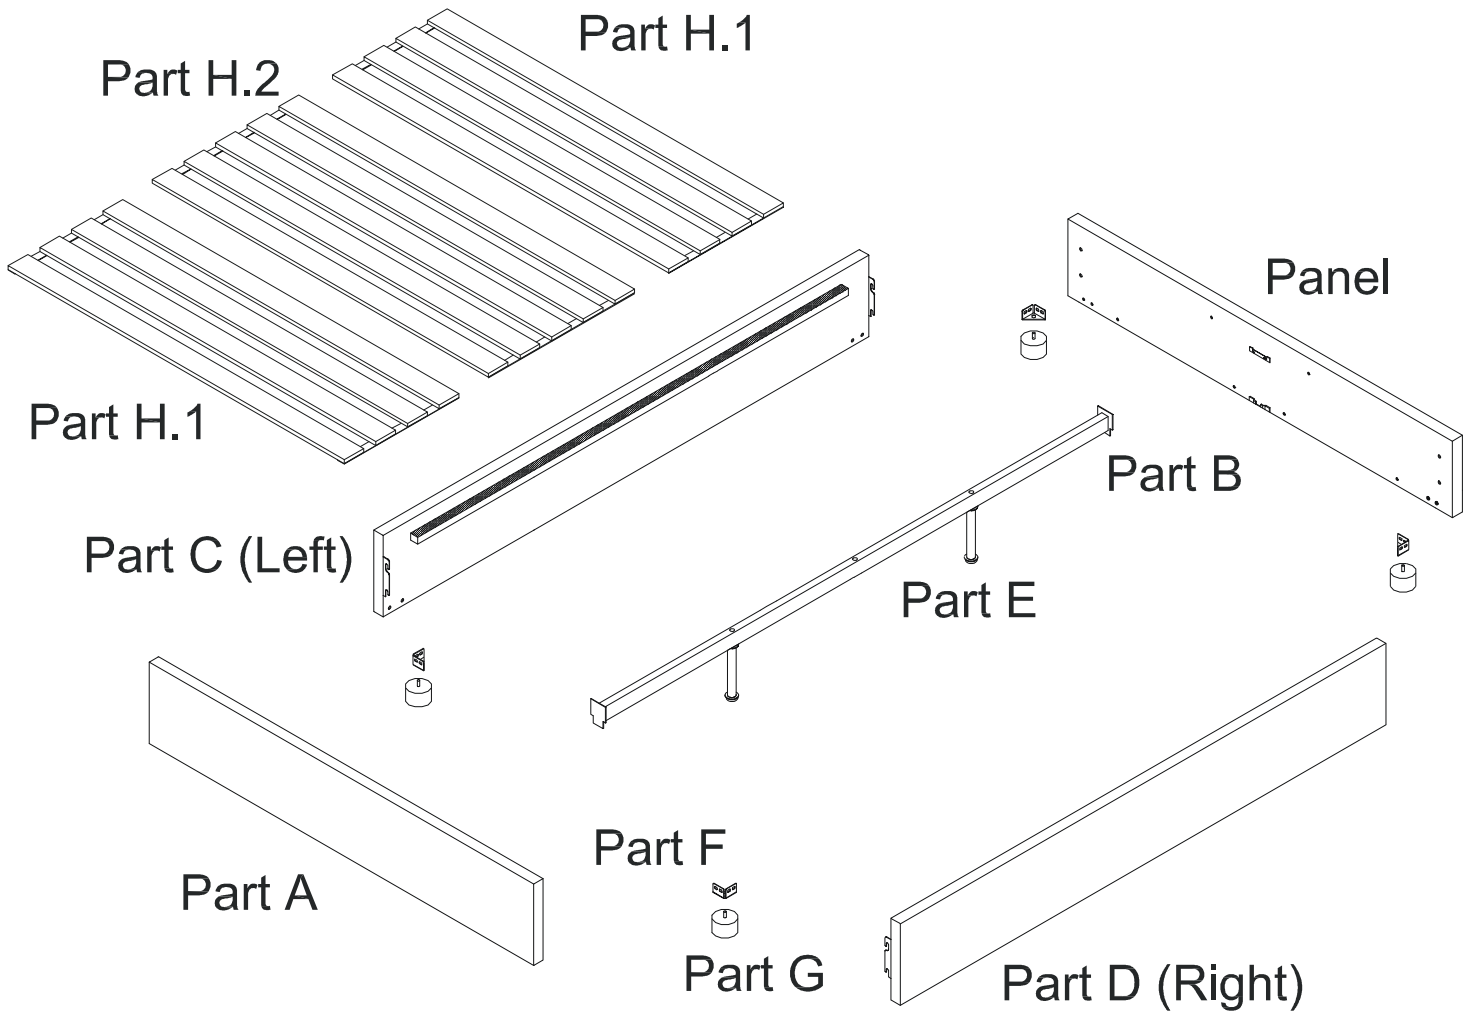

2xPart U

M6 x 30mm  
(Pre-attached 4pcs)

8xPart W

CAP NUT M8

2xPart AD

ALINA STANDARD BASE with PANEL HEADBOARD  
KING

24607247/24607223/24605984  
24606059/24605977

ALINA STANDARD BASE with PANEL HEADBOARD

KING

Step 1.

Step 2.

KING

Step 3.

Step 4.

KING

Step 5.