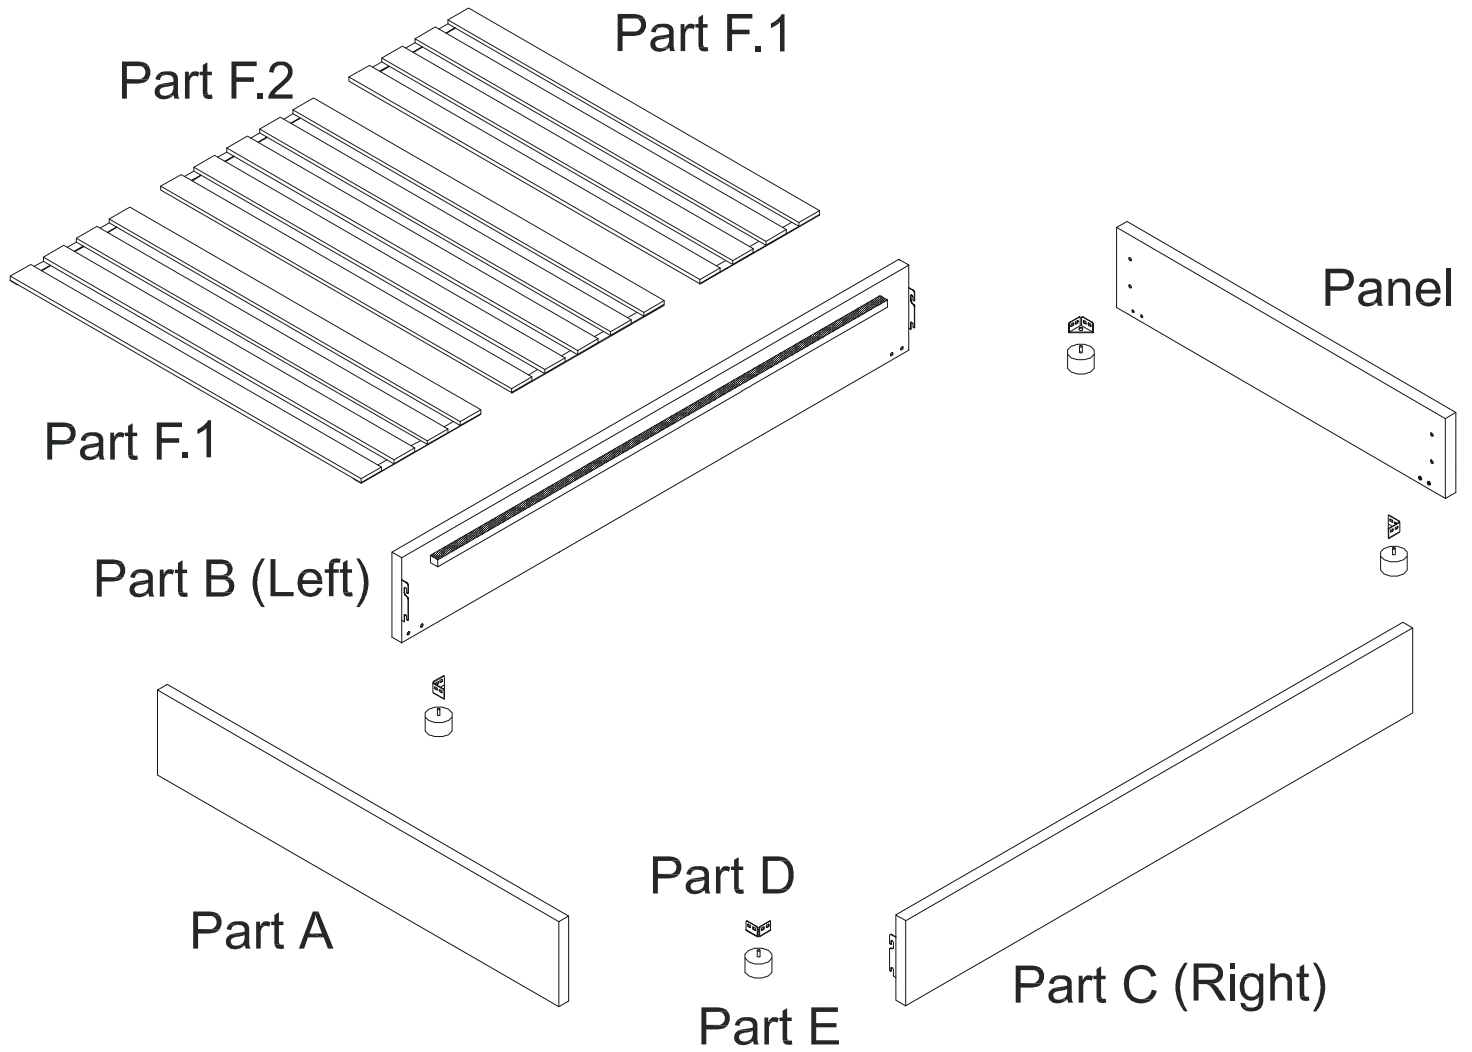

ALINA STANDARD BASE with PANEL HEADBOARD
KING SINGLE

24607179/24605953/24605946

ALINA STANDARD BASE with PANEL HEADBOARD