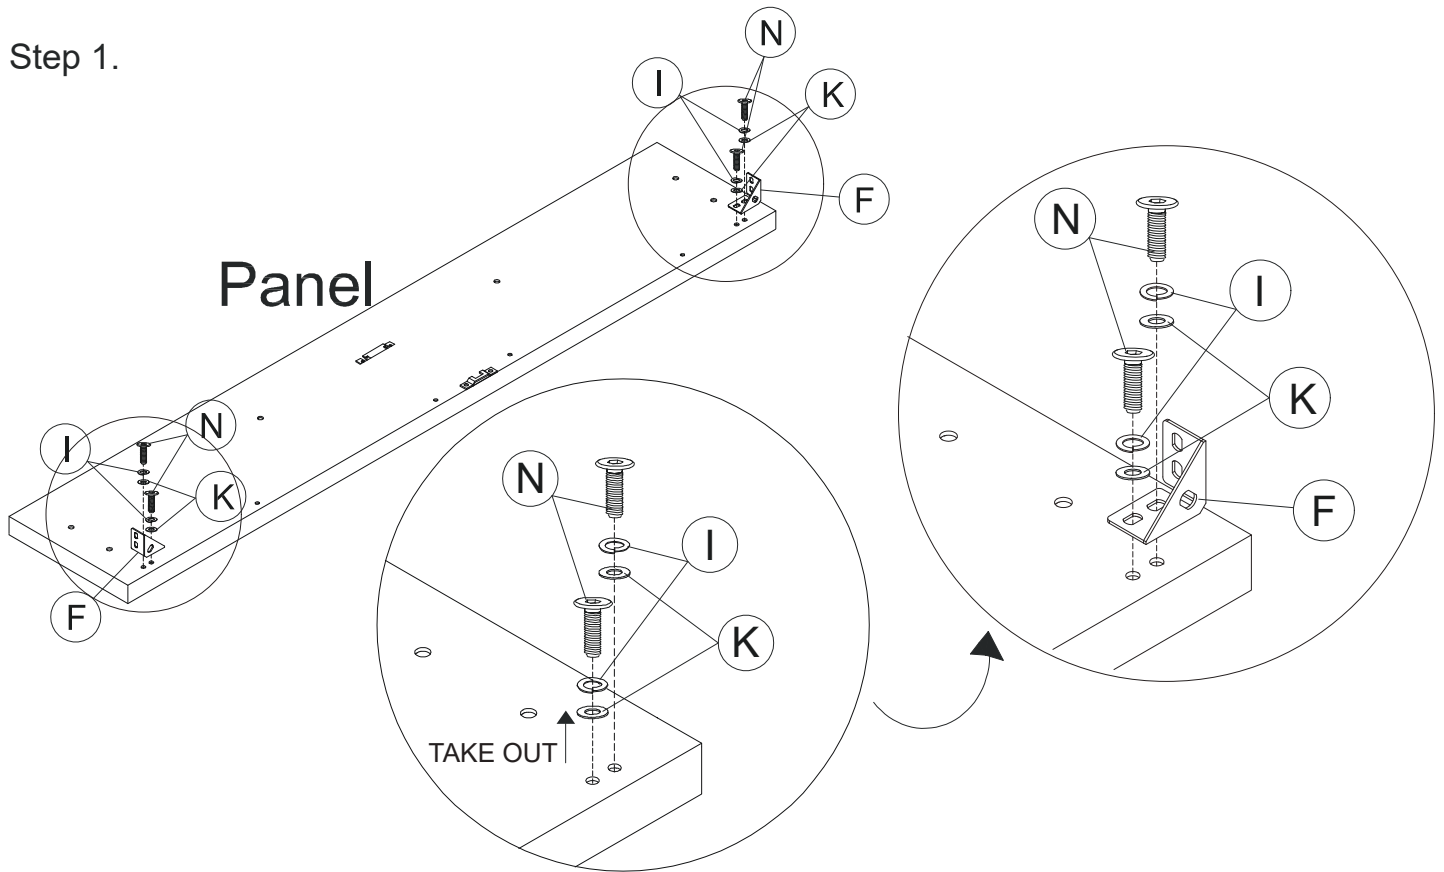

2xPart U

M6 x 30mm  
(Pre-attached 4pcs)

8xPart W

CAP NUT M8

2xPart AD

ALINA STANDARD BASE with PANEL HEADBOARD  
QUEEN

24607193/24607216/24605915  
24606011/24605939

ALINA STANDARD BASE with PANEL HEADBOARD

QUEEN

Step 1.

Step 2.

QUEEN

Step 3.

Step 4.

QUEEN

Step 5.