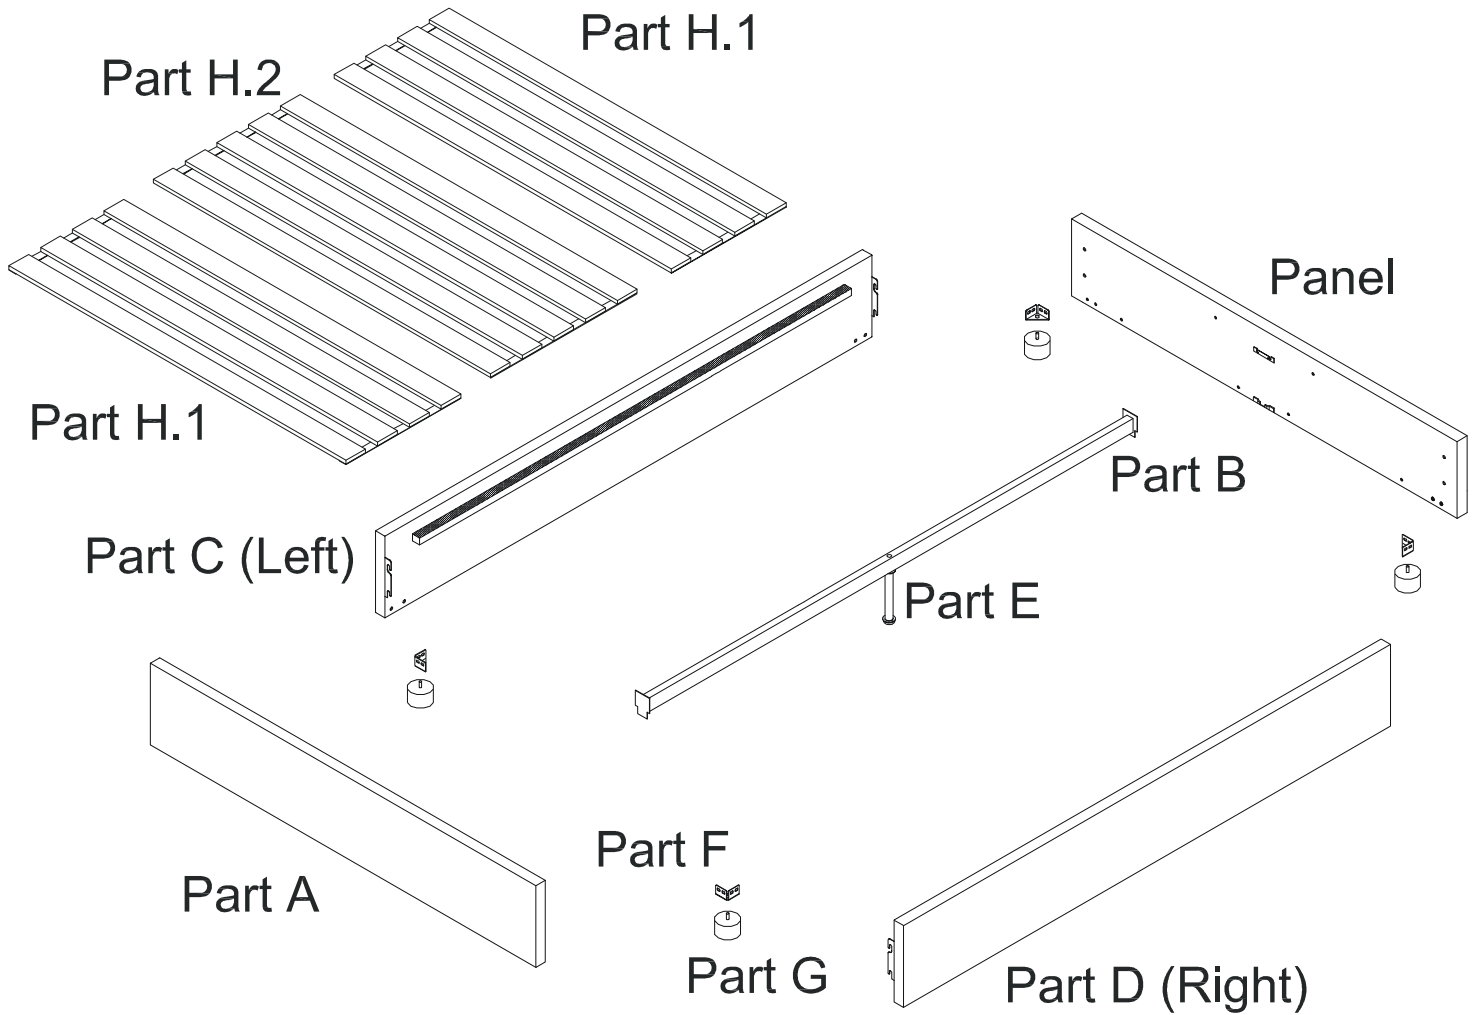

2xPart U

M6 x 30mm  
(Pre-attached 4pcs)

8xPart W

CAP NUT M8

2xPart AD

ALINA STANDARD BASE with PANEL HEADBOARD  
QUEEN

24607193/24607216/24605915  
24606011/24605939

ALINA STANDARD BASE with PANEL HEADBOARD

QUEEN

Step 1.

Step 2.

QUEEN

Step 3.

Step 4.

QUEEN

Step 5.