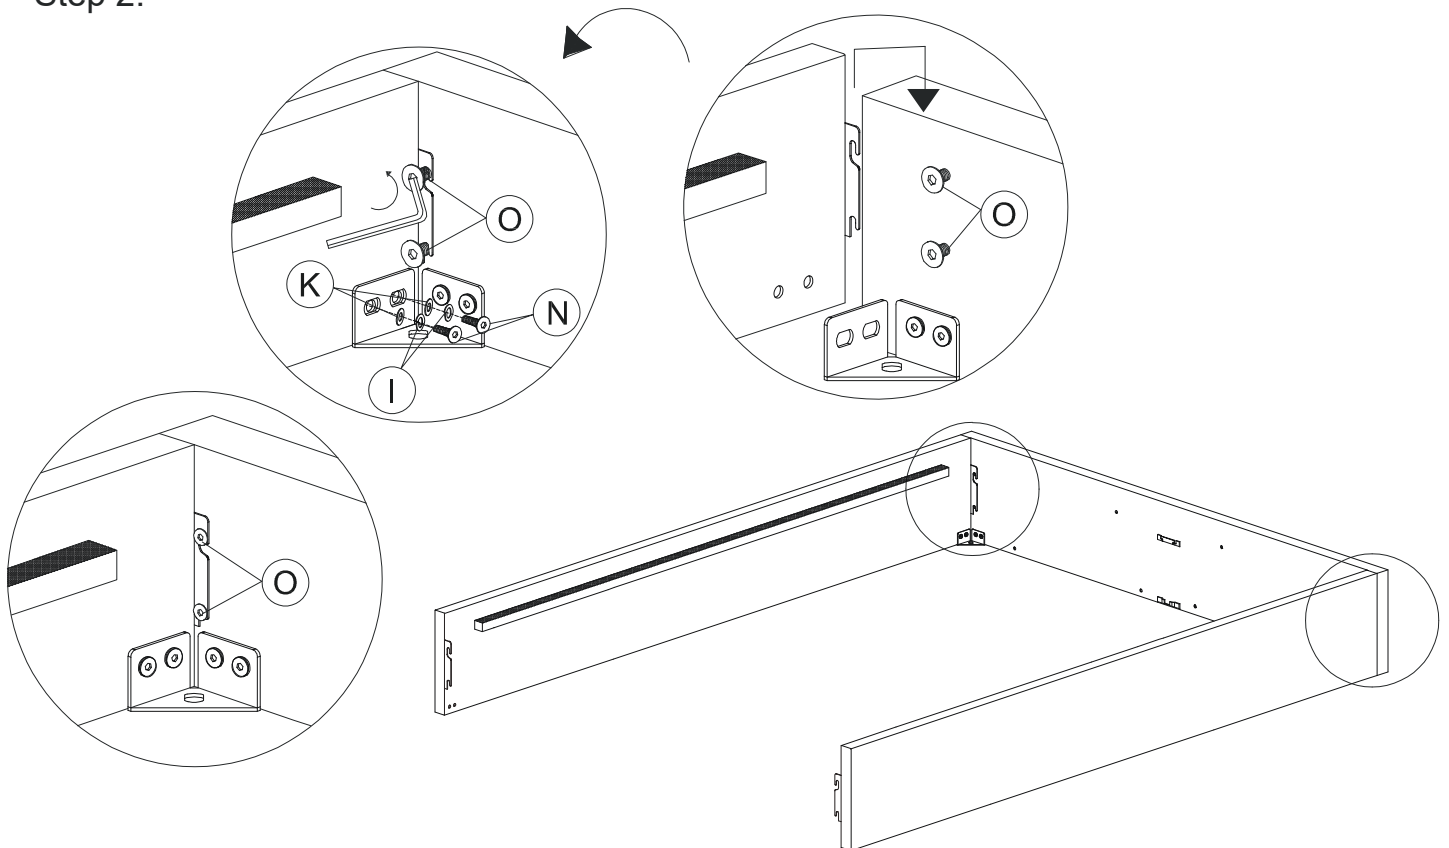

## HARDWARE ( ONLY Supplied with Panel Headboard )

SPRING WASHER  
M6  
(Pre-attached 4pcs)

8 xPart R

SPRING WASHER  
M8

2xPart S

WASHER M6  
(Pre-attached 4pcs)

8 xPart T

WASHER M8

2xPart U

M6 x 30mm  
(Pre-attached 4pcs)

8xPart W

CAP NUT M8

2xPart AD

ALINA STANDARD BASE with PANEL HEADBOARD  
QUEEN

24607193/24607216/24605915  
24606011/24605939

ALINA STANDARD BASE with PANEL HEADBOARD

QUEEN

Step 1.

Step 2.

QUEEN

Step 3.

Step 4.

QUEEN

Step 5.