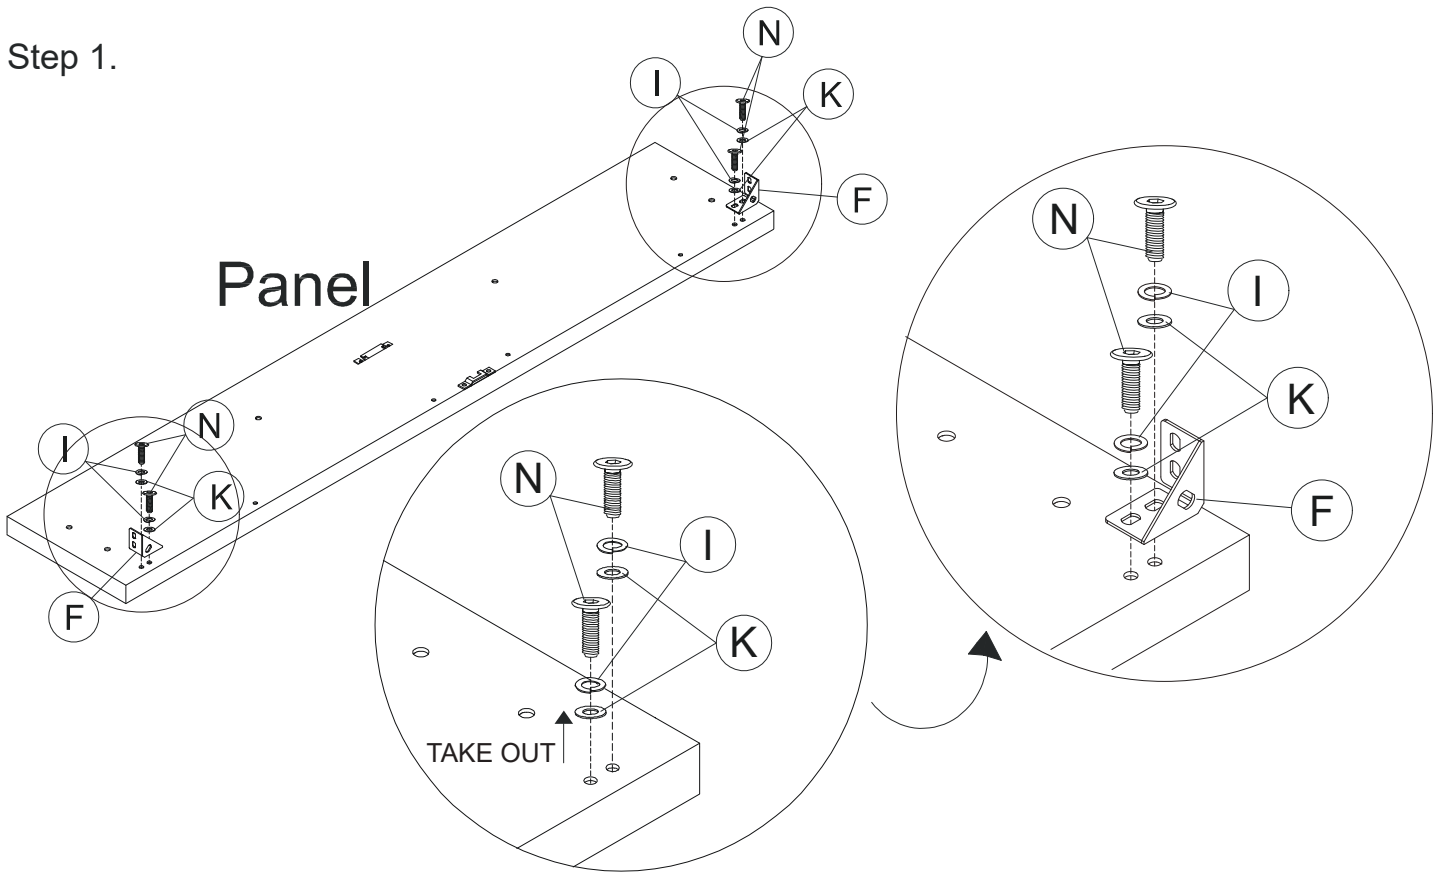

2xPart U

M6 x 30mm  
(Pre-attached 4pcs)

8xPart W

CAP NUT M8

2xPart AD

ALINA STANDARD BASE with PANEL HEADBOARD  
QUEEN

24607193/24607216/24605915  
24606011/24605939

ALINA STANDARD BASE with PANEL HEADBOARD

QUEEN

Step 1.

Step 2.

QUEEN

Step 3.

Step 4.

QUEEN

Step 5.