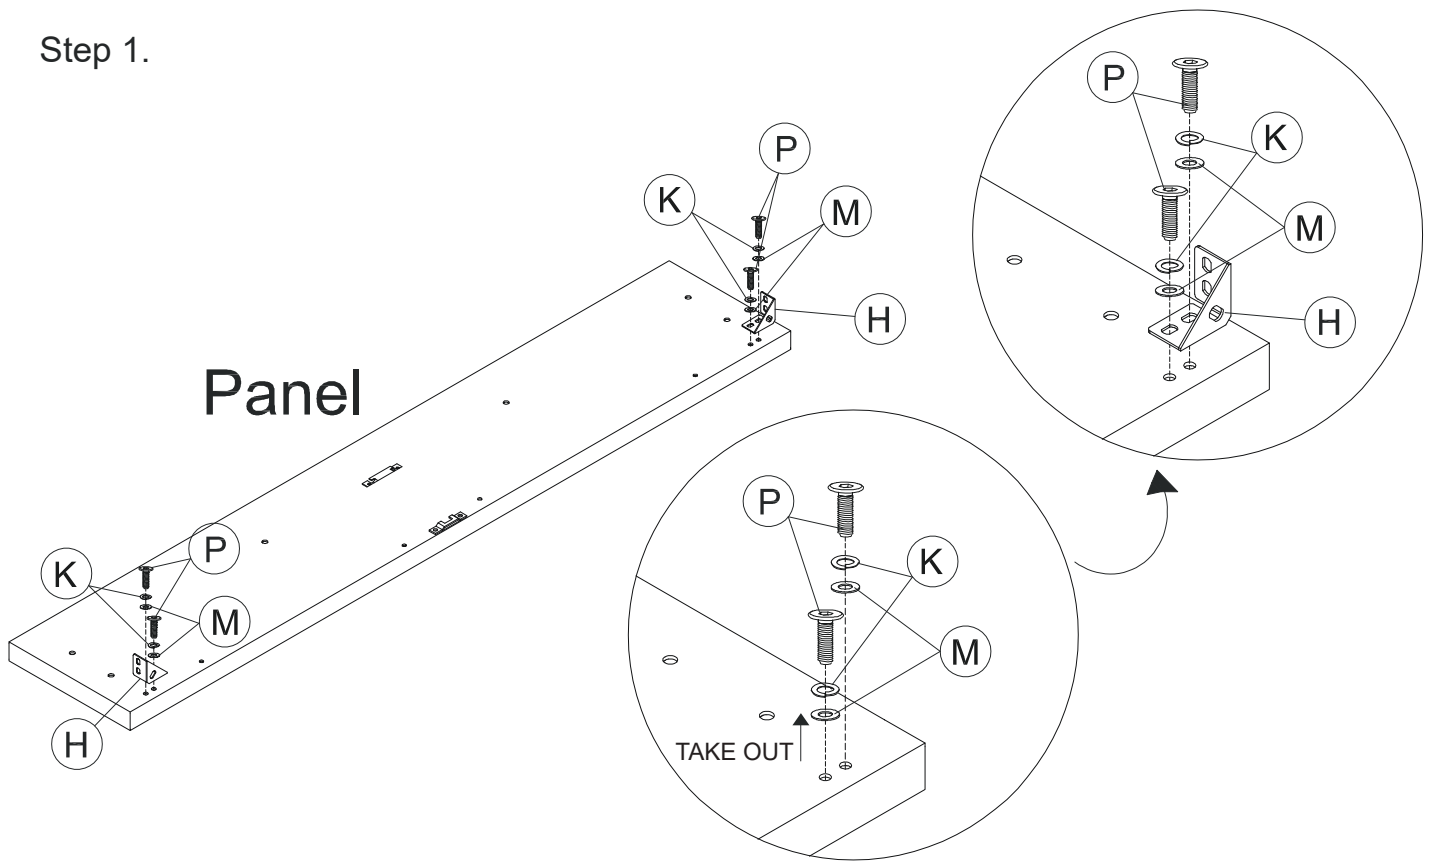

ALINA 2 DRAWER BASE with PANEL HEADBOARD QUEEN

24607193/24607216/24606073
24606110/24620604/24620611/24605939

Step 1.