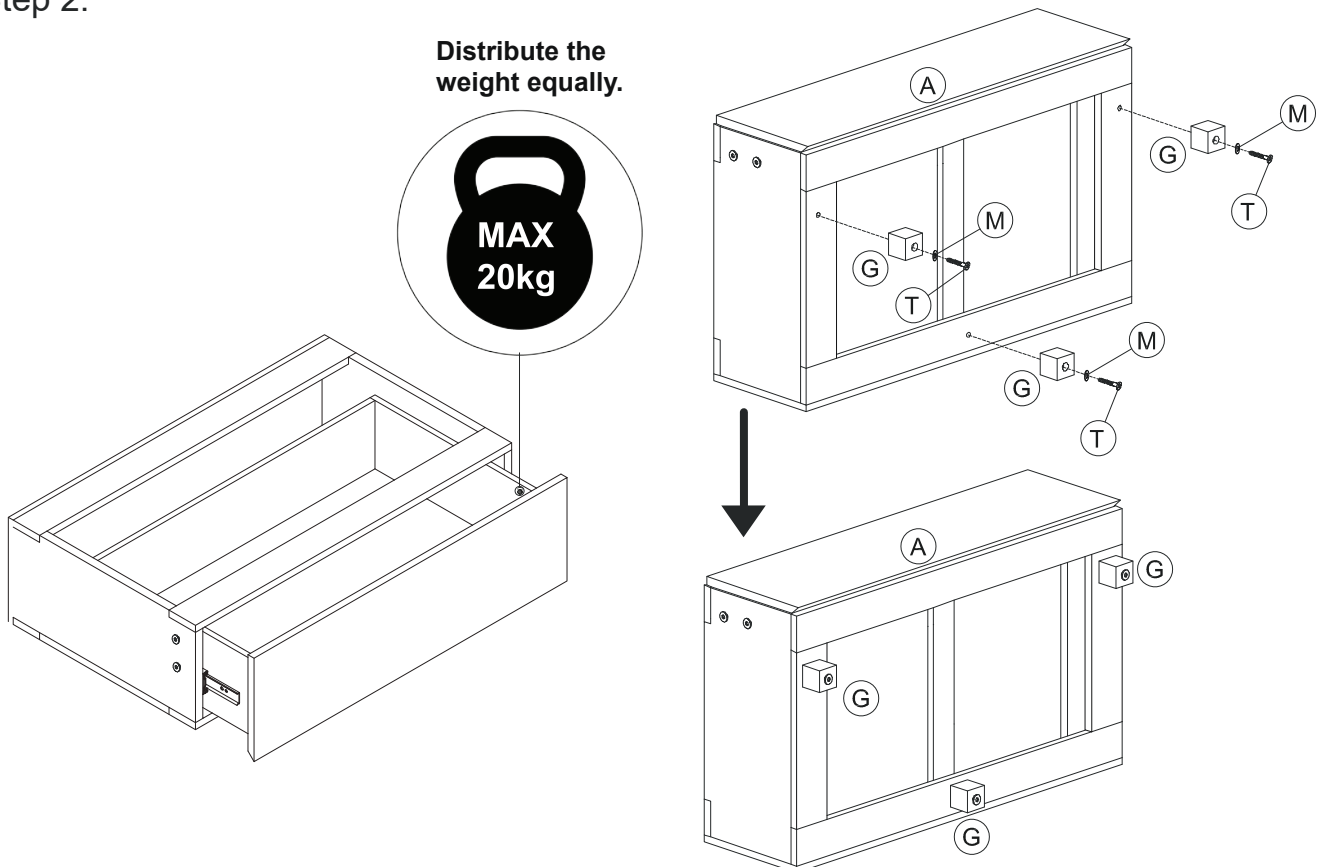

ALINA 2 DRAWER BASE with PANEL HEADBOARD QUEEN

24607193/24607216/24606073
24606110/24620604/24620611/24605939

Step 1.

Step 2.