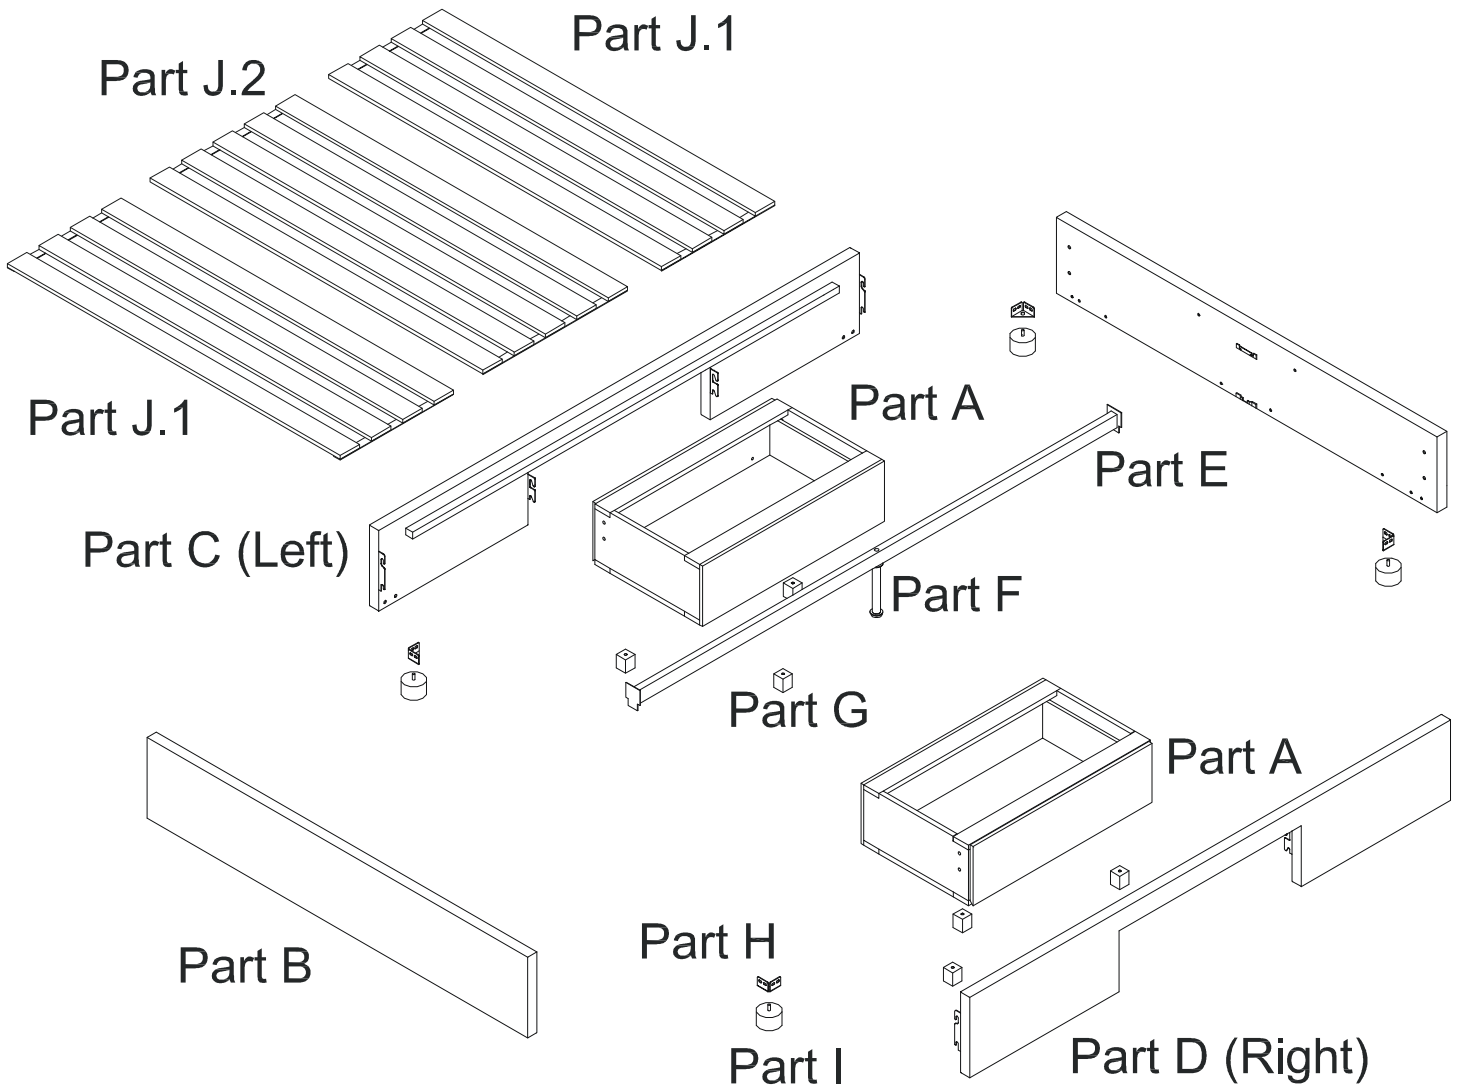

2xPart U

M6 x 30mm
(Pre-attached 4pcs)

8 xPart W

CAP NUT M8

2xPart AD

ALINA 2 DRAWER BASE with PANEL HEADBOARD
QUEEN

24607193/24607216/24606073
24606110/24620604/24620611/24605939

ALINA 2 DRAWER BASE with PANEL HEADBOARD