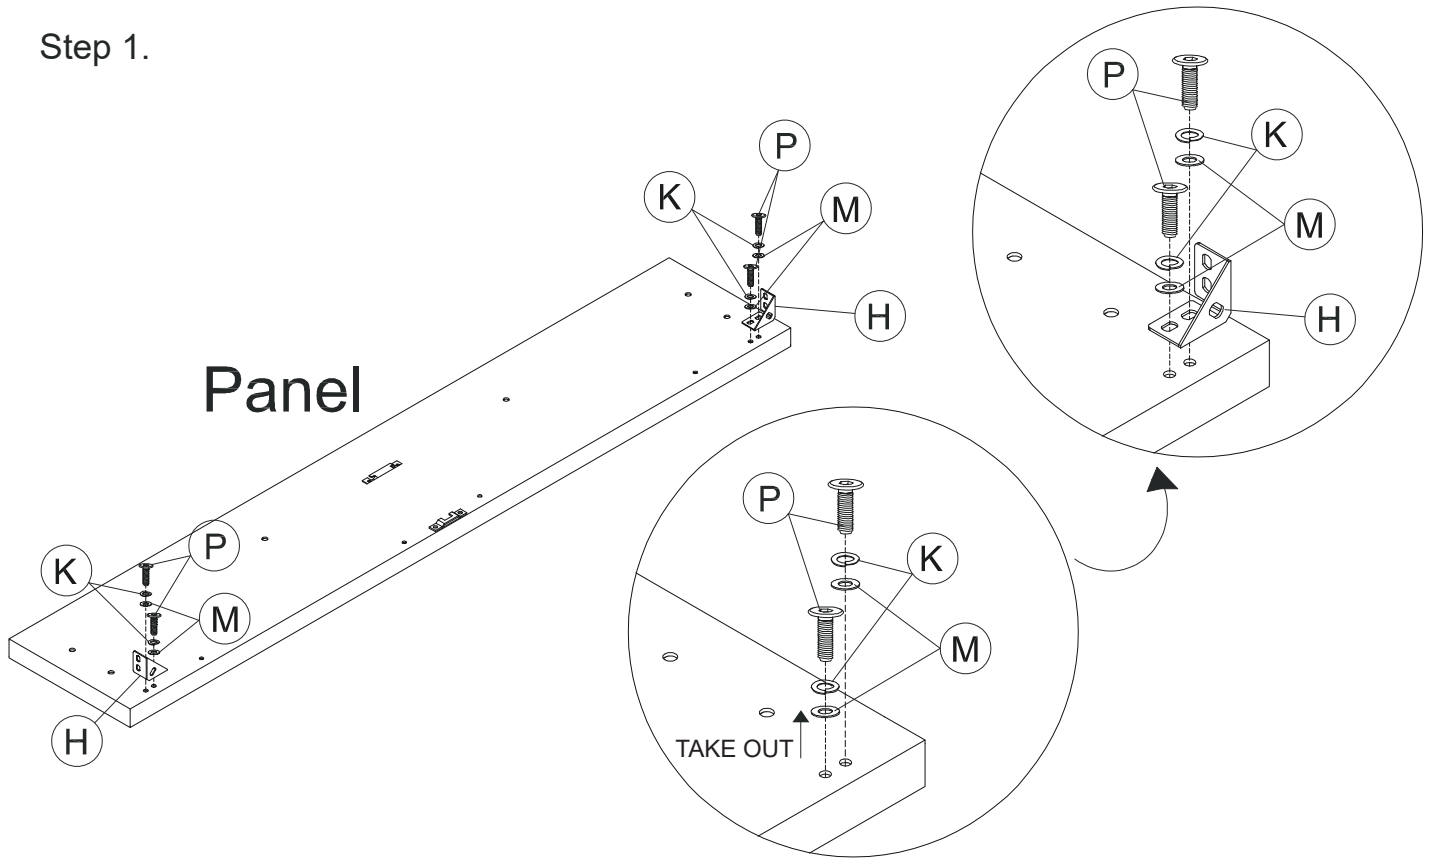

ALINA 2 DRAWER BASE with PANEL HEADBOARD KING

24607247/24607223/24606097
24606080/24620604/24620611/24605977

Step 1.