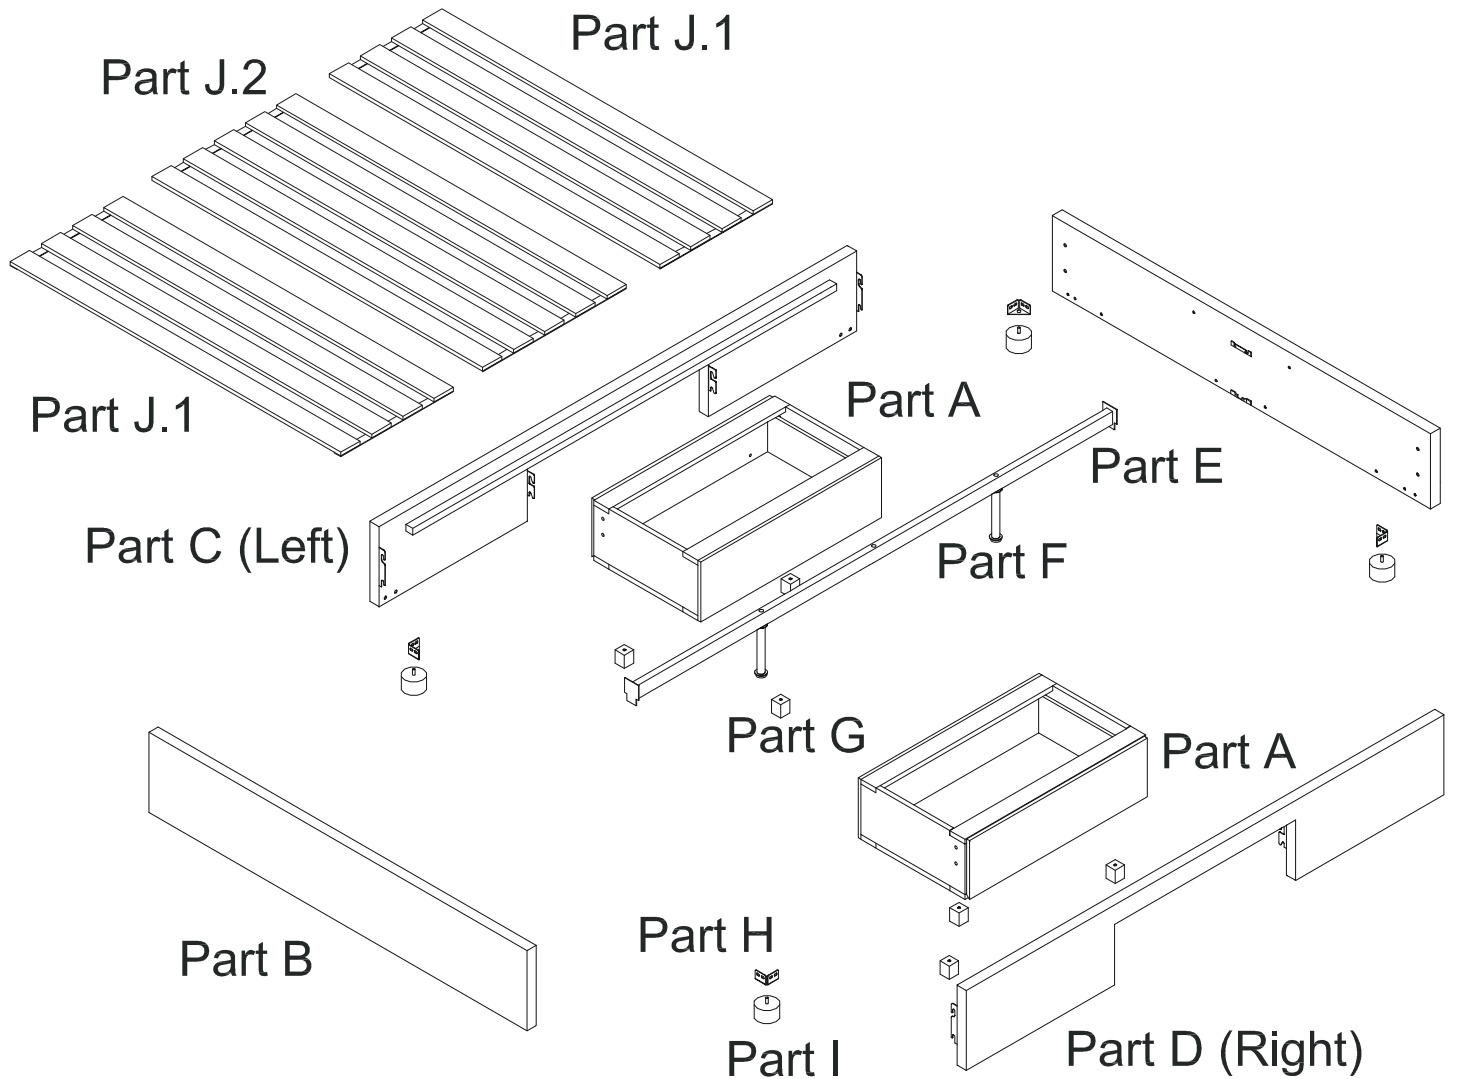

2xPart U

M6 x 30mm
(Pre-attached 4pcs)

8 xPart W

CAP NUT M8

2xPart AD

ALINA 2 DRAWER BASE with PANEL HEADBOARD
KING

24607247/24607223/24606097
24606080/24620604/24620611/24605977

ALINA 2 DRAWER BASE with PANEL HEADBOARD