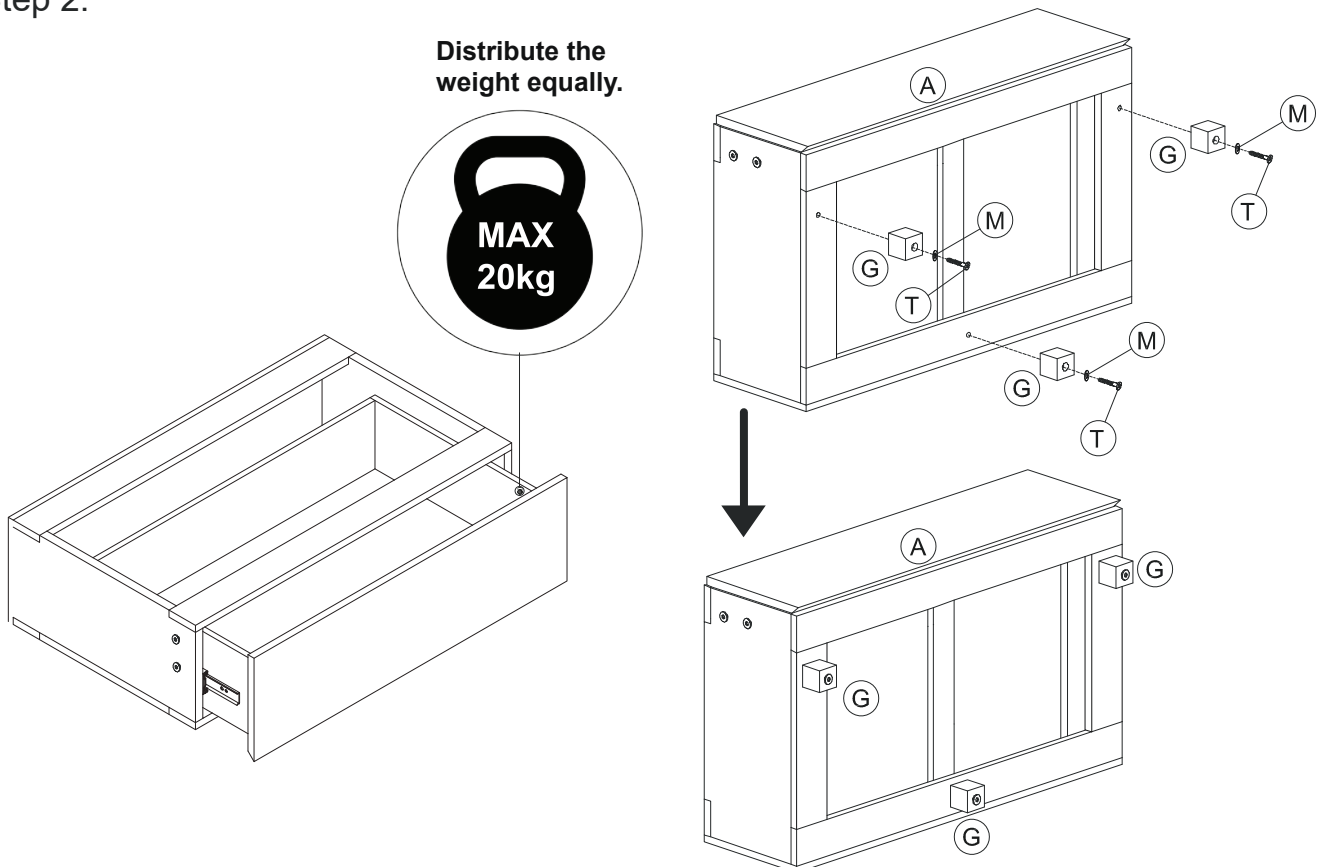

ALINA 2 DRAWER BASE with PANEL HEADBOARD KING

24607247/24607223/24606097
24606080/24620604/24620611/24605977

Step 1.

Step 2.