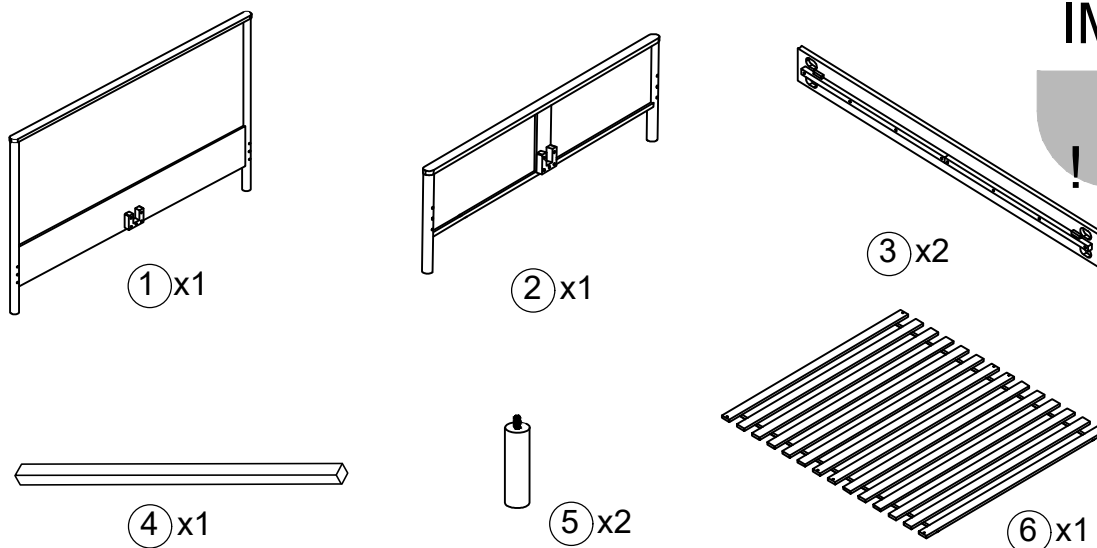

Hardware (Supplied)

Parts

IMPORTANT!

Once the piece of furniture is in place, ensure the central support leg/s is adjusted tight to the floor!

ARLO BED QUEEN/ARLO BED KING

24635240/ 24635233/ 24635271- 24635257/ 24635189/ 24635196