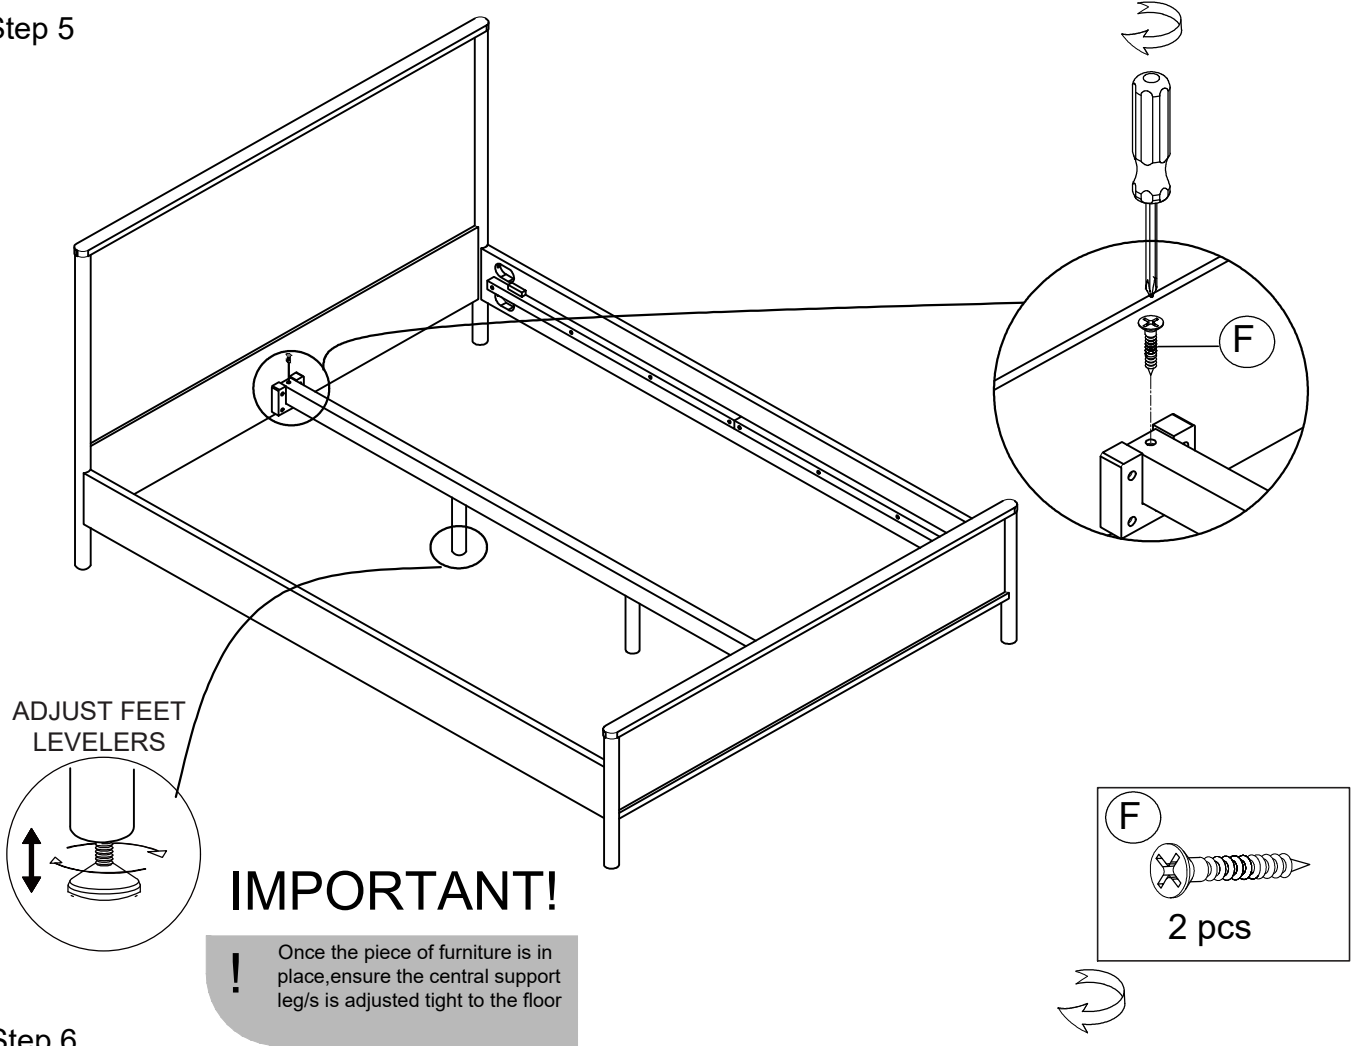

ARLO BED QUEEN/ARLO BED KING

24635240/ 24635233/ 24635271- 24635257/ 24635189/ 24635196

Step 5