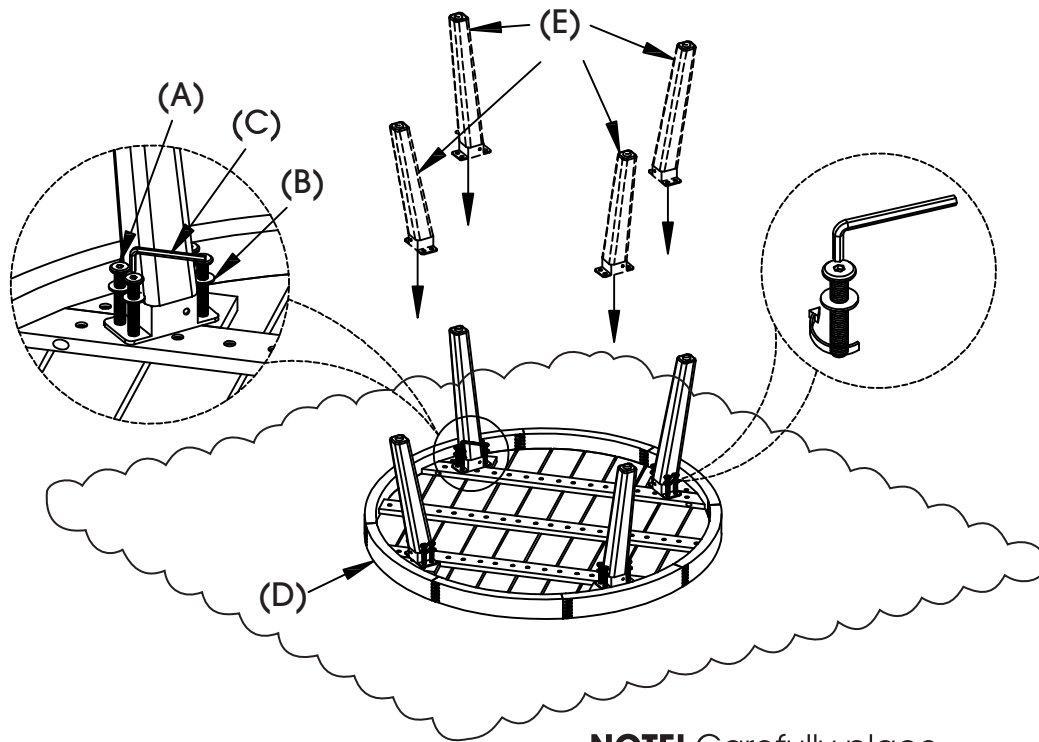

This product requires care. Ask our staff for details.

Le Vent Coffee Table Acacia Natural

24652568

Hardware (Supplied)

Part A x 6
(M6 x 20 x 13)

Part B x 16
(M6.5 x 16 x 1)

Part C x 1
(M4)

Tools Required (Not Supplied)

Parts

Part (D) x 1

Part (E) x 4

Le Vent Coffee Table Acacia Natural

24652568

STEP 1.

NOTE! Carefully place item on a rug or similar to avoid damage.

STEP 2.