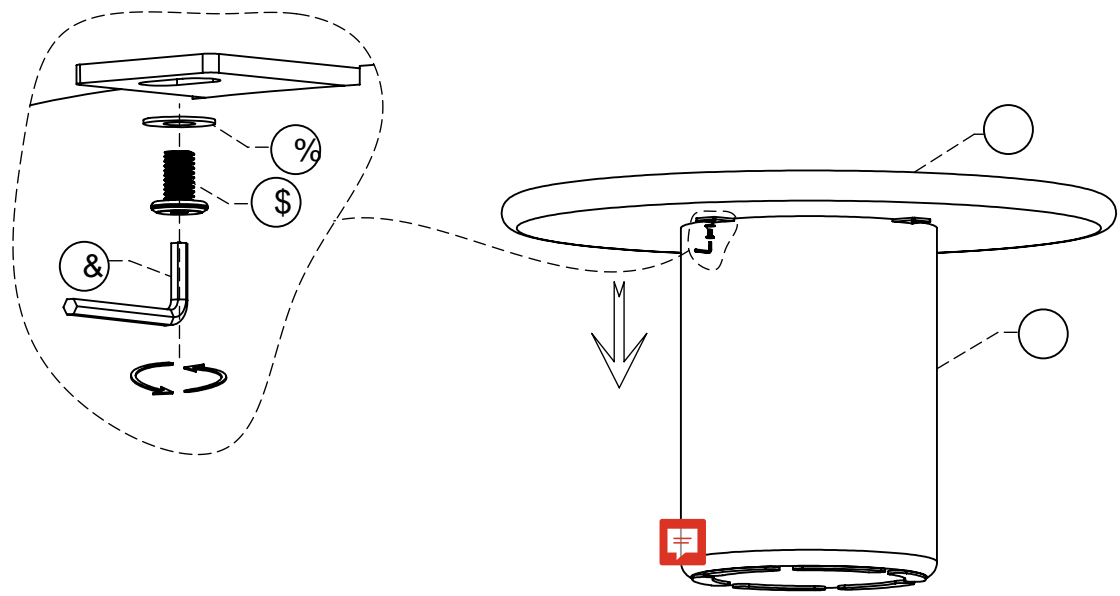

ENZO OUTDOOR ' , 1 , 1 * 7 \$ % Ø VAL CONCRETE GREY 24861175/24861182

+DUGZDUH 6X SOLHG

3DUWV

3F

3F

6 WH Please place the set of bases onto the tabletop. Be careful with the direction of each base. It is easier to assemble if you first fit one hole of each base, but do not tighten the bolts yet.

\$WWHQWLRQWKH WDEOH RQ D UXJ RU VLPLODU WR KHOS SUR

ZZZ IUHHGRP FRP DX
ZZZ IUHHGRPIXUQLWXUH FR Q] 3DJH RI

□□□O OUTDOOR O□□□ DINING TABLE

24861175/24861182

Finish: 

Adjust leveler to get balance